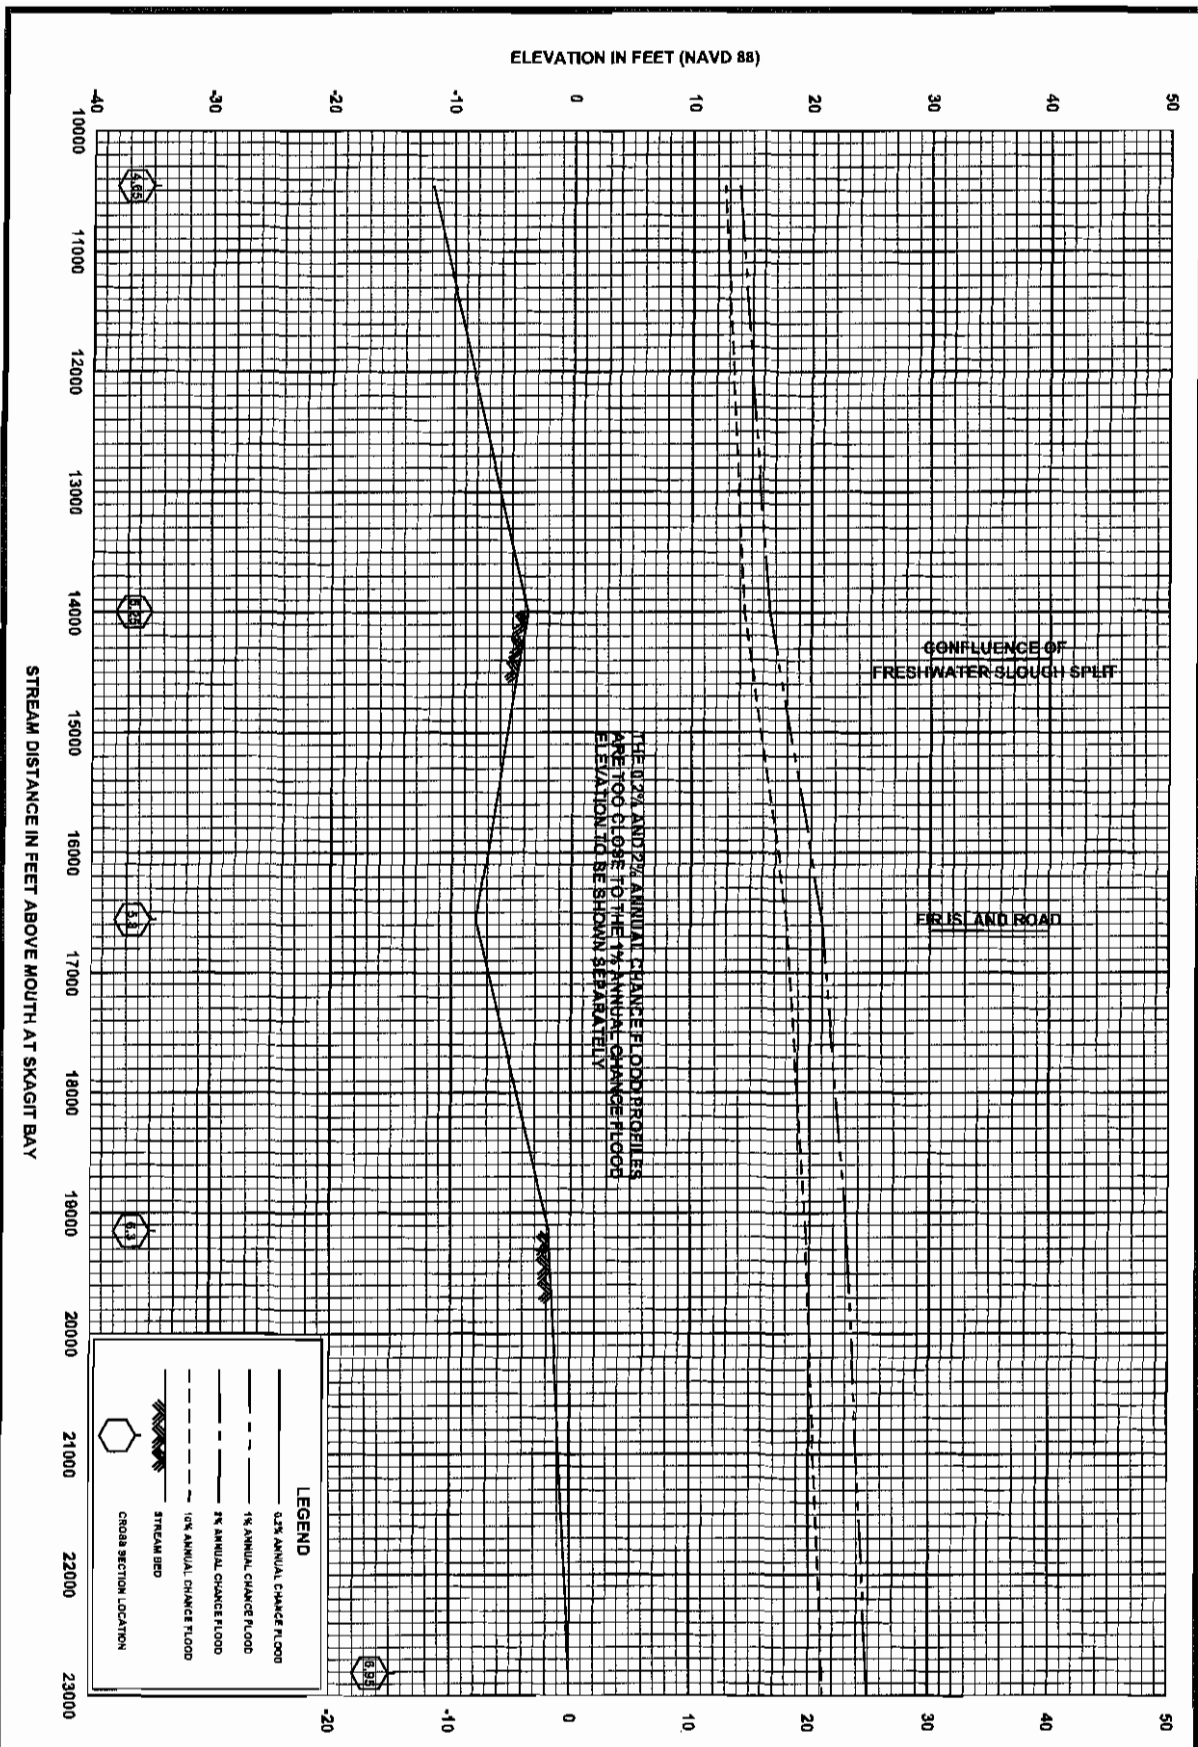

FEDERAL EMERGENCY MANAGEMENT AGENCY
SKAGIT COUNTY, WA
AND INCORPORATED AREAS

FLOOD PROFILES
SOUTH FORK SKAGIT RIVER

32P