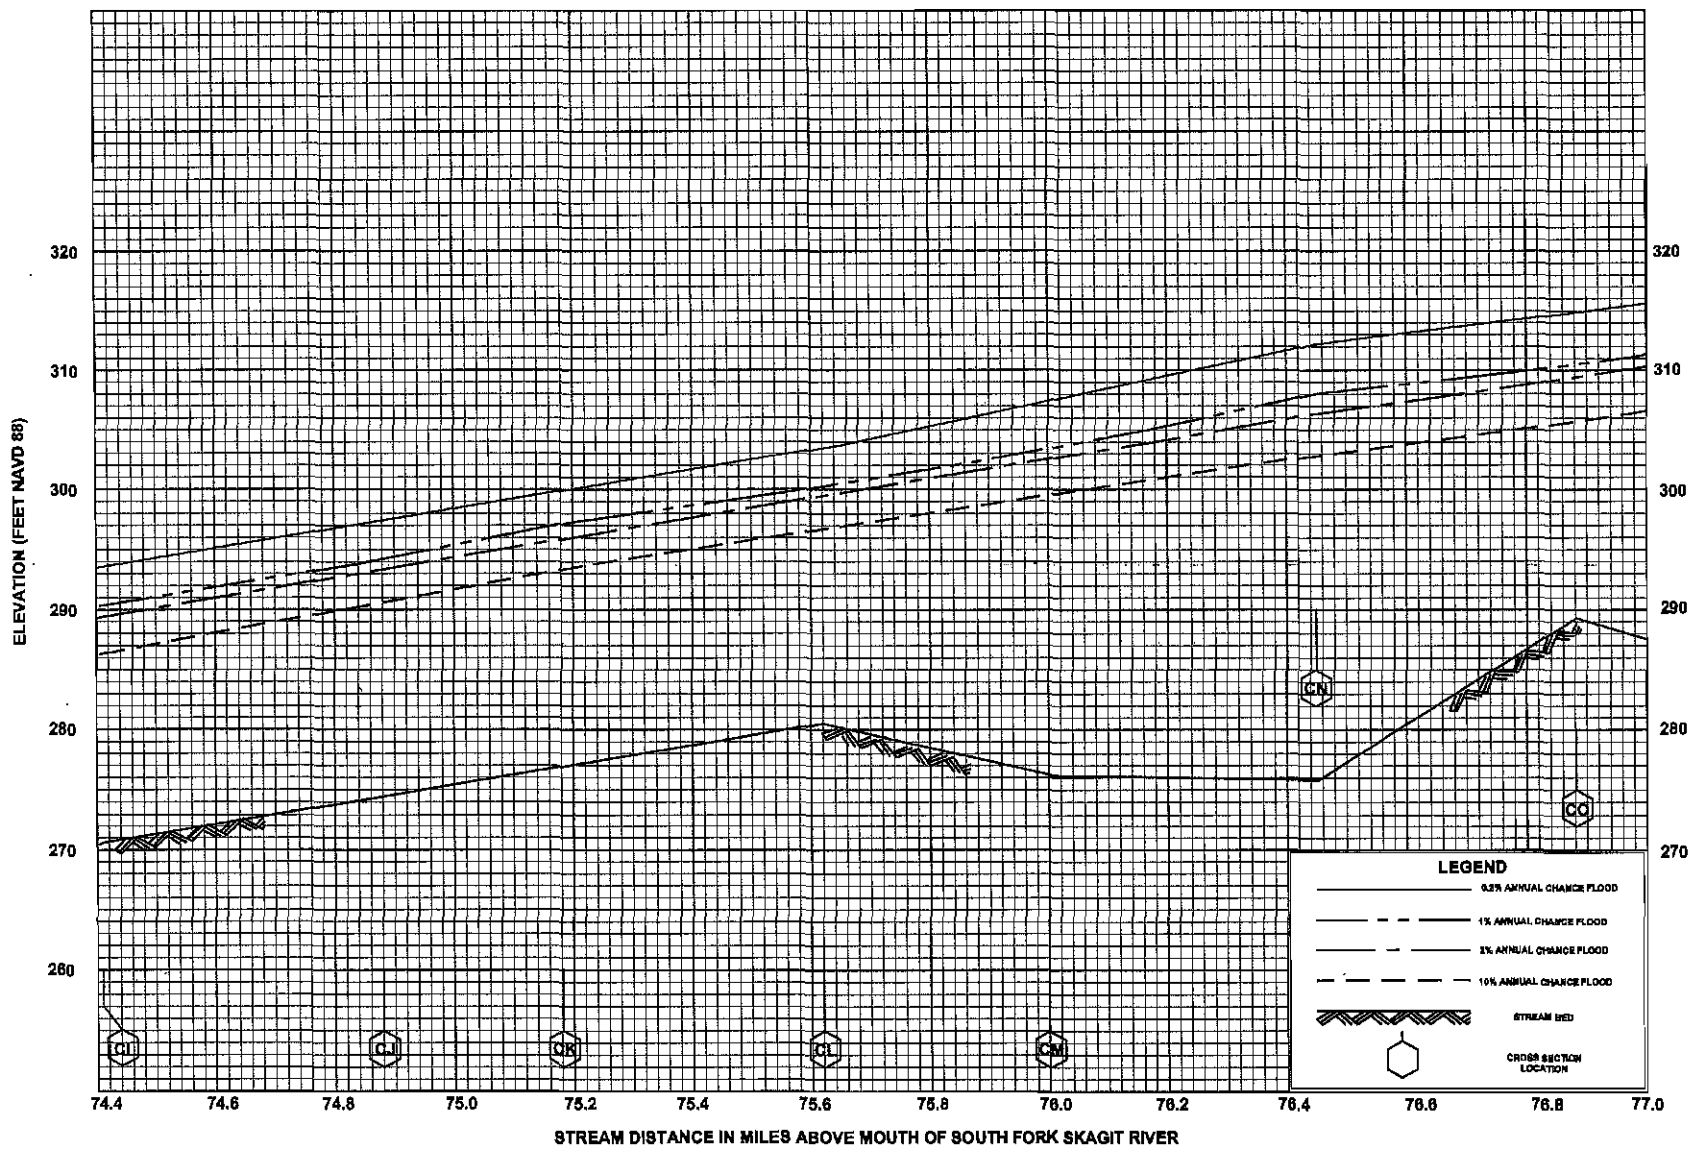

57P

FLOOD PROFILES
SKAGIT RIVER

FEDERAL EMERGENCY MANAGEMENT AGENCY
SKAGIT COUNTY, WA
AND INCORPORATED AREAS

FLOOD PROFILES

SKAGIT RIVER

FEDERAL EMERGENCY MANAGEMENT AGENCY

SKAGIT COUNTY, WA
AND INCORPORATED AREAS