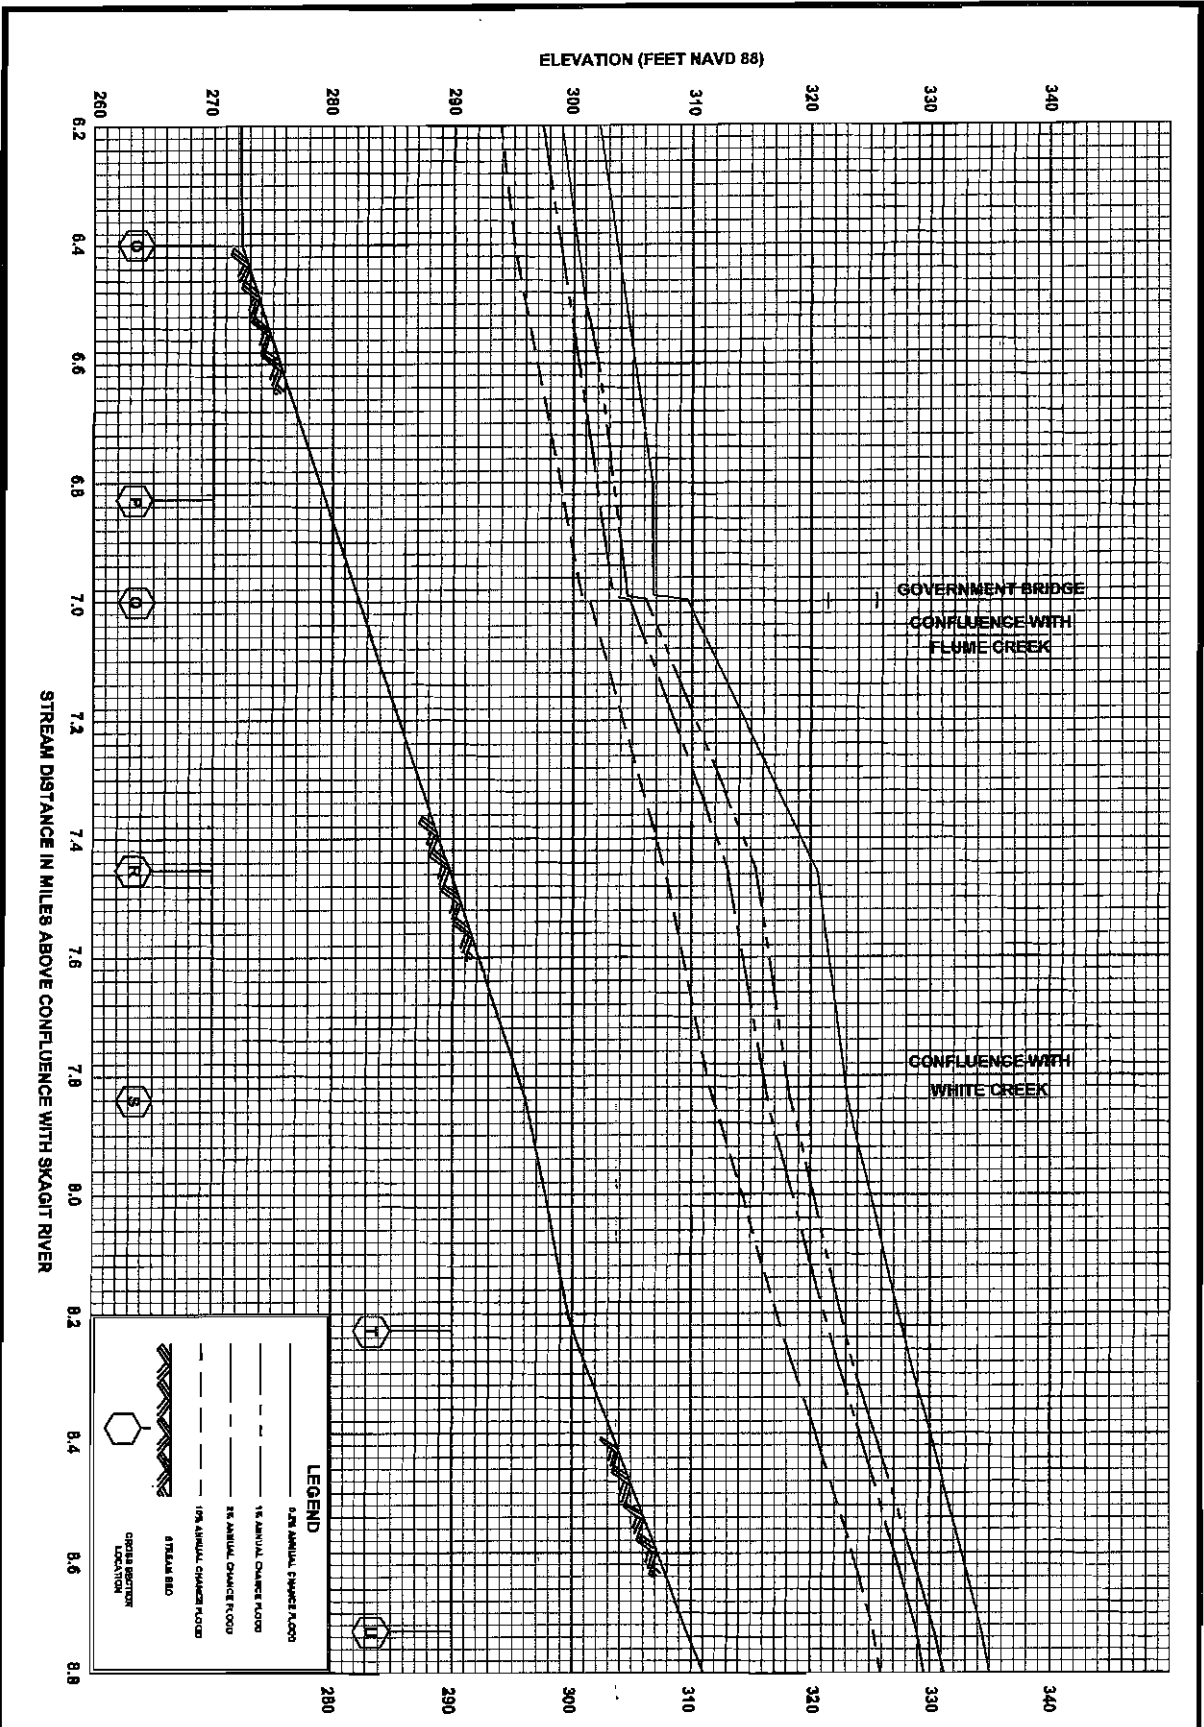

FEDERAL EMERGENCY MANAGEMENT AGENCY
SKAGIT COUNTY, WA
AND INCORPORATED AREAS

FLOOD PROFILES
SAUK RIVER

15P