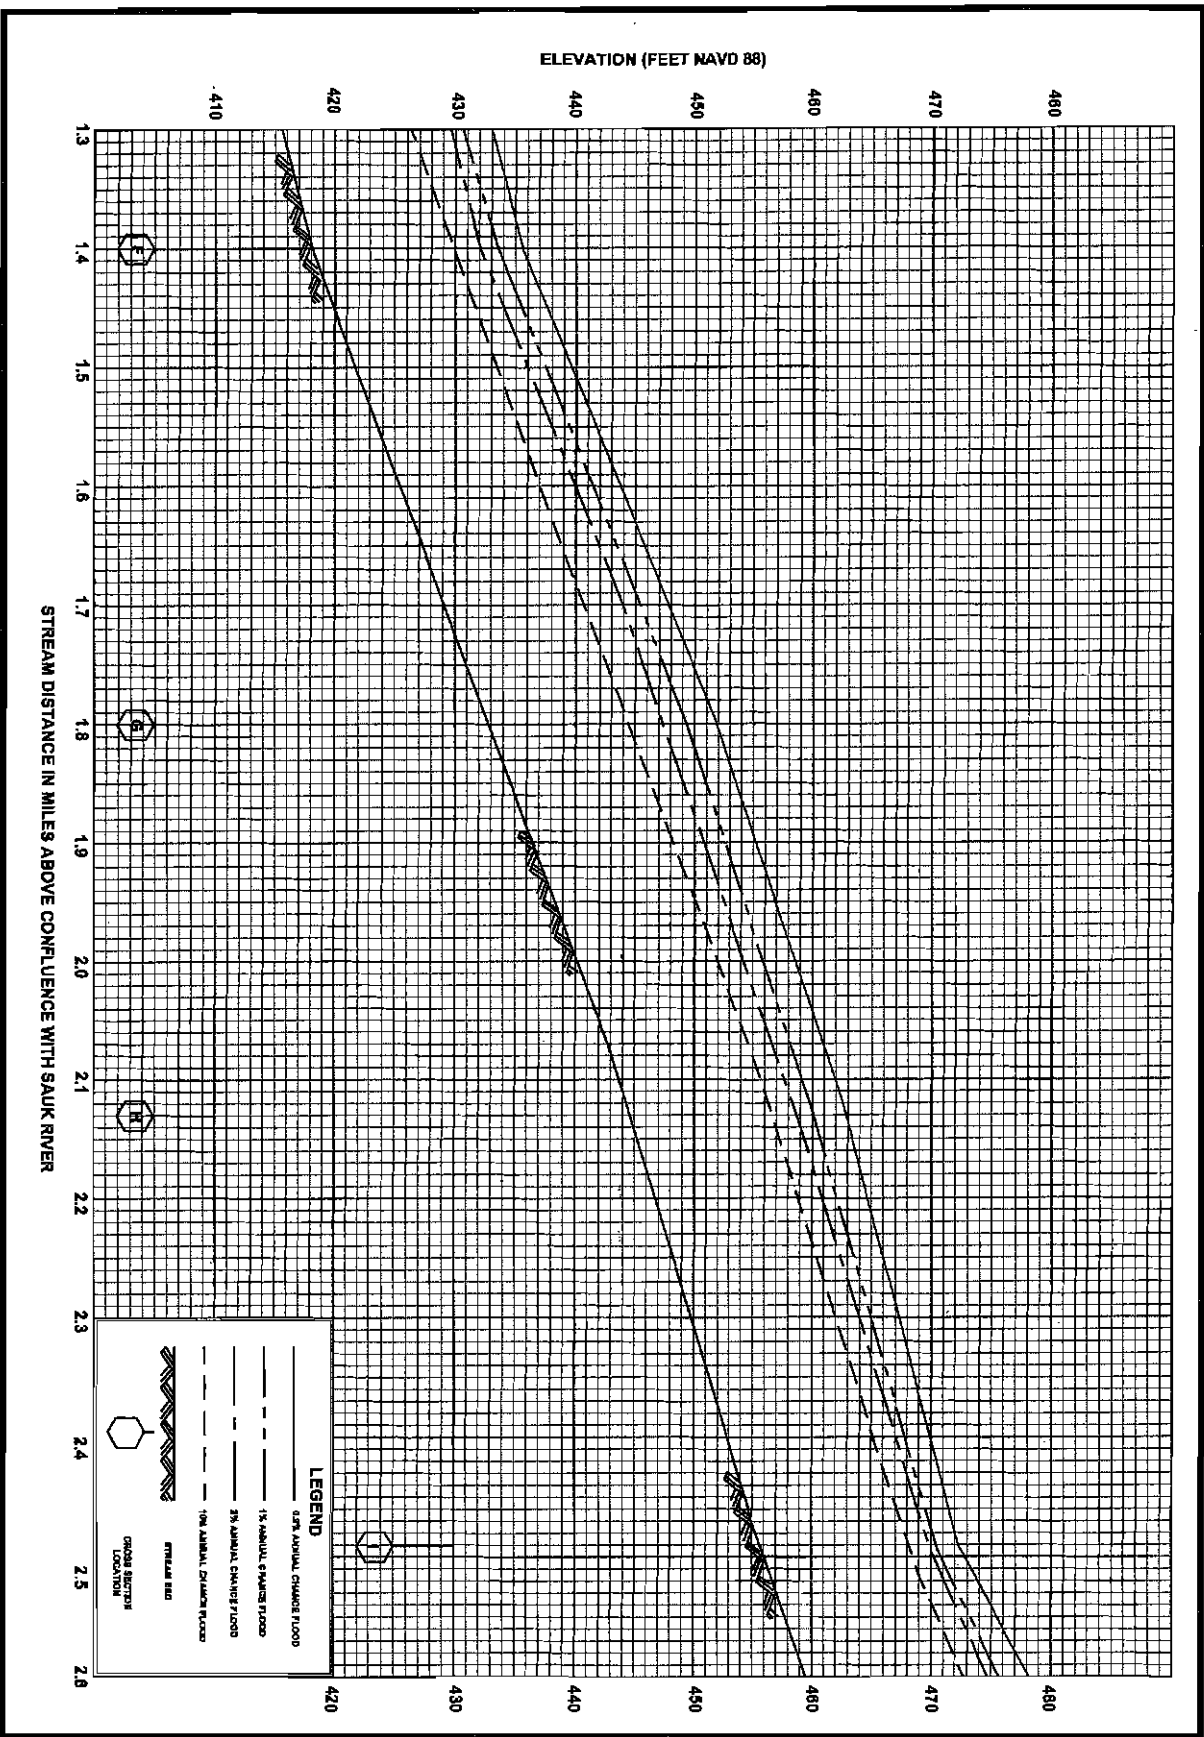

63P

FEDERAL EMERGENCY MANAGEMENT AGENCY
SKAGIT COUNTY, WA
 AND INCORPORATED AREAS

FLOOD PROFILES
SKAGIT RIVER

64P

FEDERAL EMERGENCY MANAGEMENT AGENCY
 SKAGIT COUNTY, WA
 AND INCORPORATED AREAS

FEDERAL EMERGENCY MANAGEMENT AGENCY
SKAGIT COUNTY, WA
 AND INCORPORATED AREAS