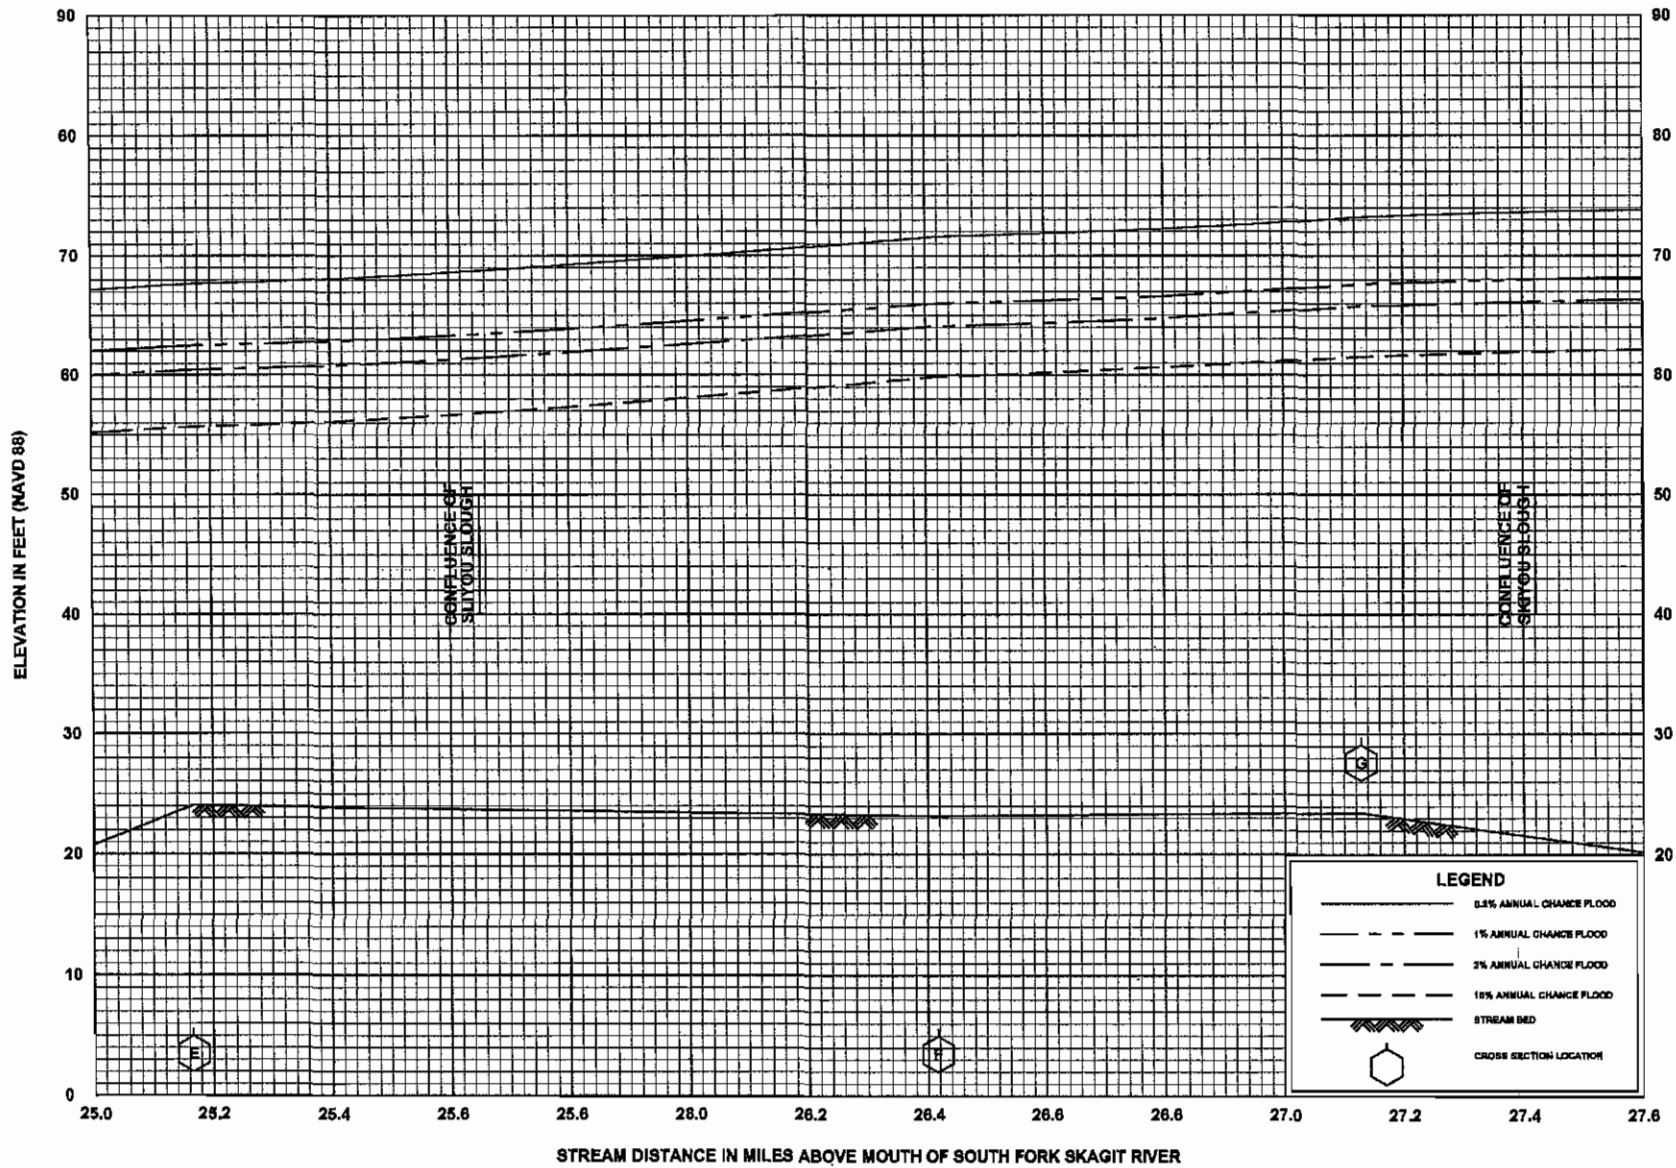

FLOOD PROFILES

SKAGIT RIVER MAIN STEM

FEDERAL EMERGENCY MANAGEMENT AGENCY

SKAGIT COUNTY, WA
AND INCORPORATED AREAS

FLOOD PROFILES

SKAGIT RIVER

FEDERAL EMERGENCY MANAGEMENT AGENCY
SKAGIT COUNTY, WA
 AND INCORPORATED AREAS