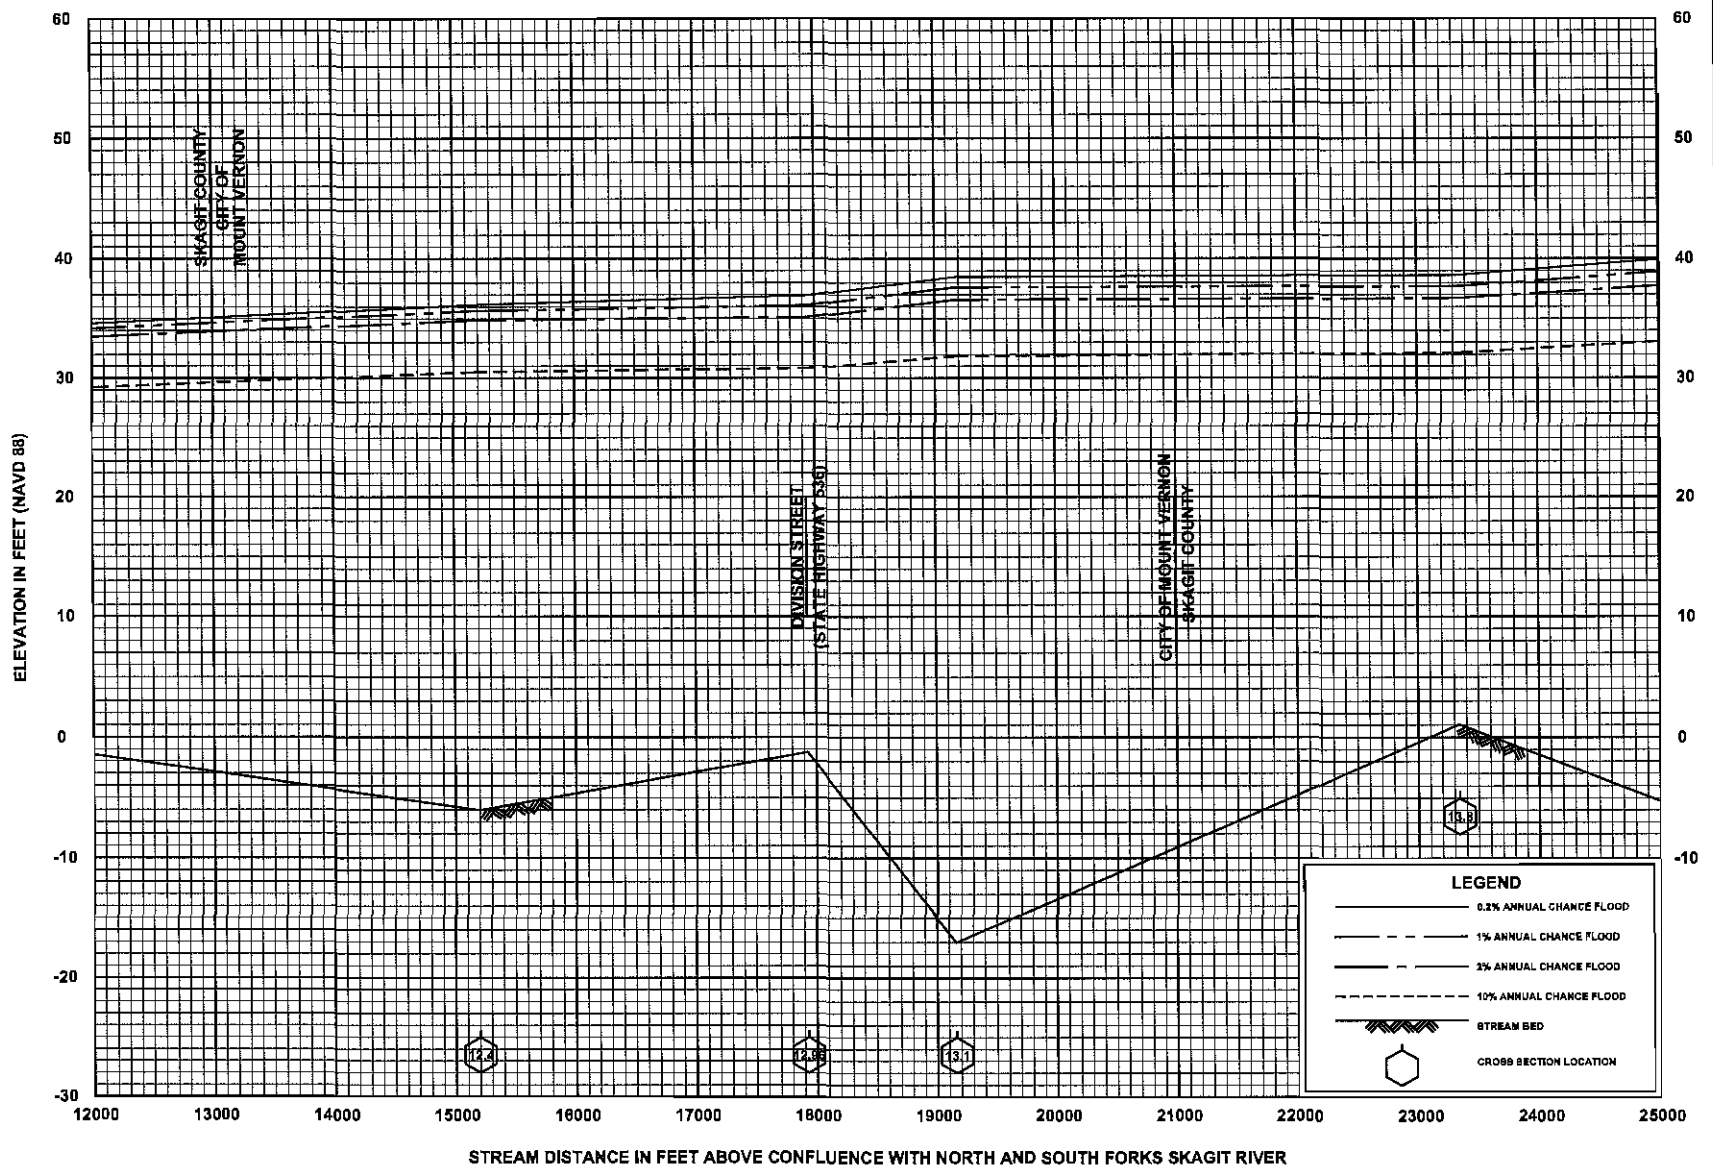

FLOOD PROFILES

SKAGIT RIVER MAIN STEM

FEDERAL EMERGENCY MANAGEMENT AGENCY

SKAGIT COUNTY, WA
AND INCORPORATED AREAS