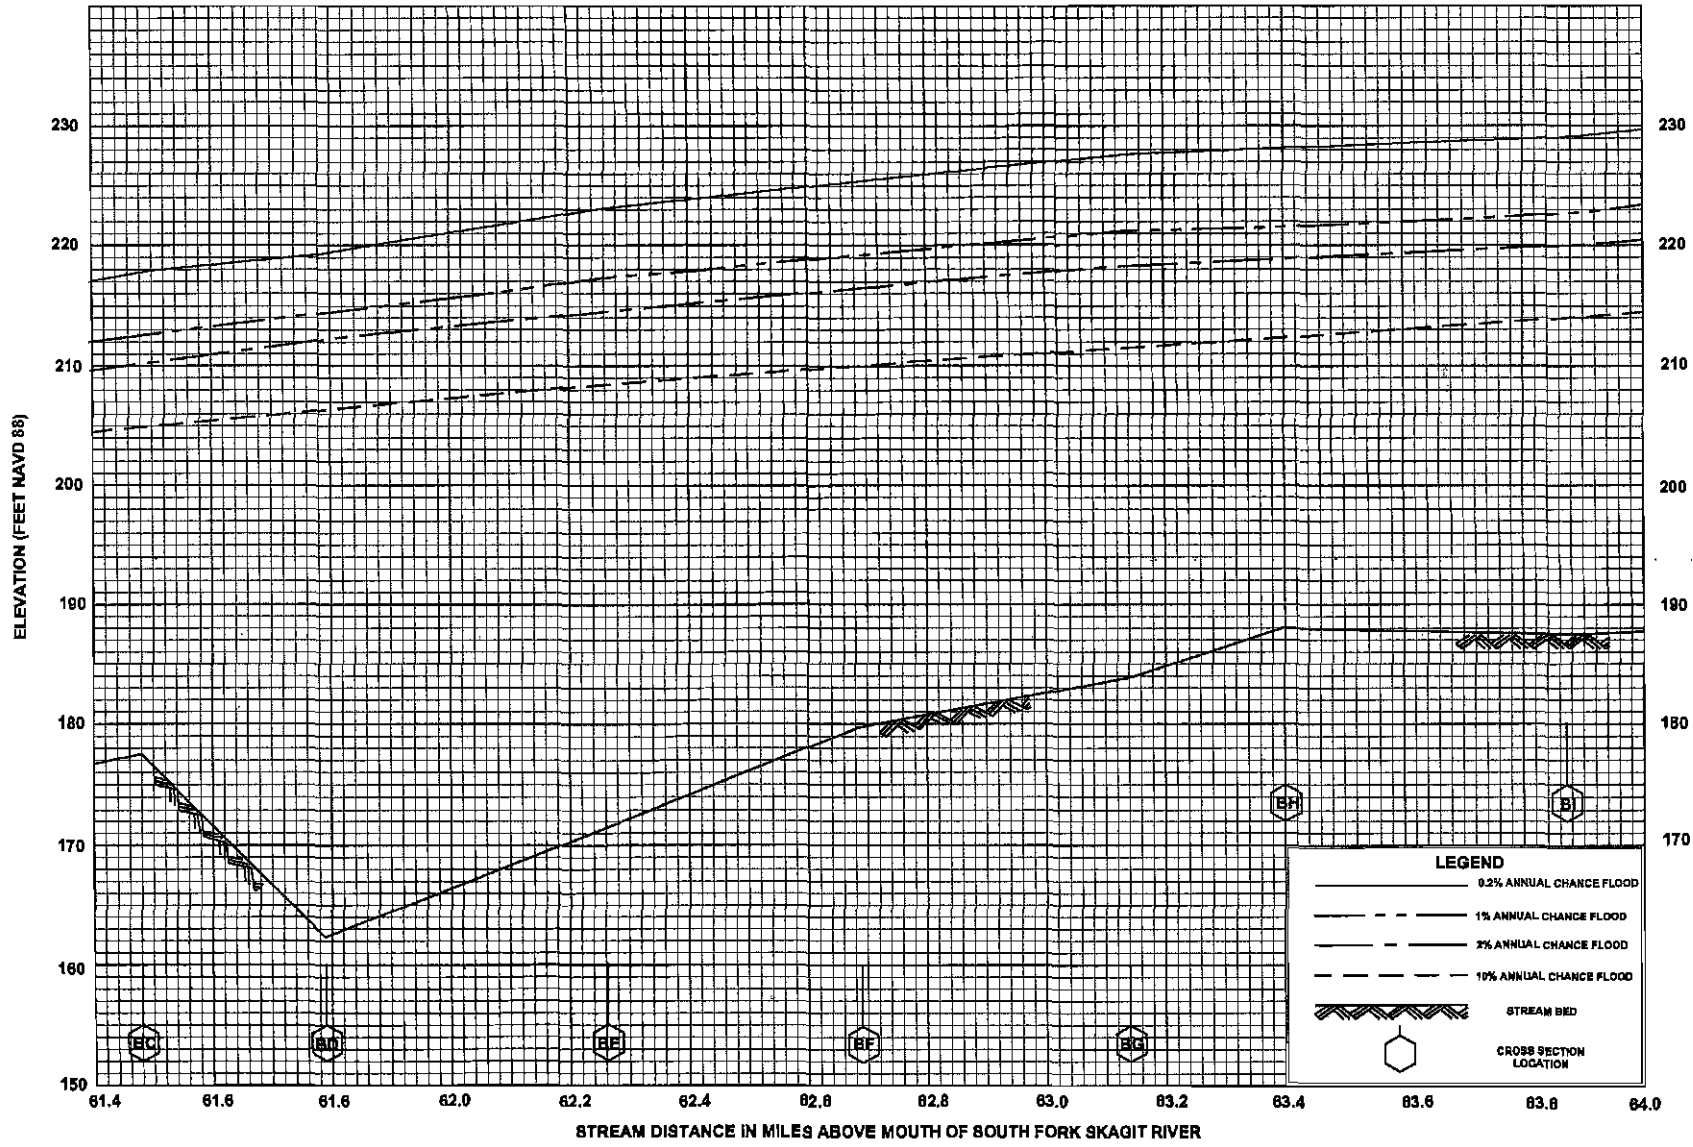

FLOOD PROFILES
SKAGIT RIVER

FEDERAL EMERGENCY MANAGEMENT AGENCY
SKAGIT COUNTY, WA
AND INCORPORATED AREAS