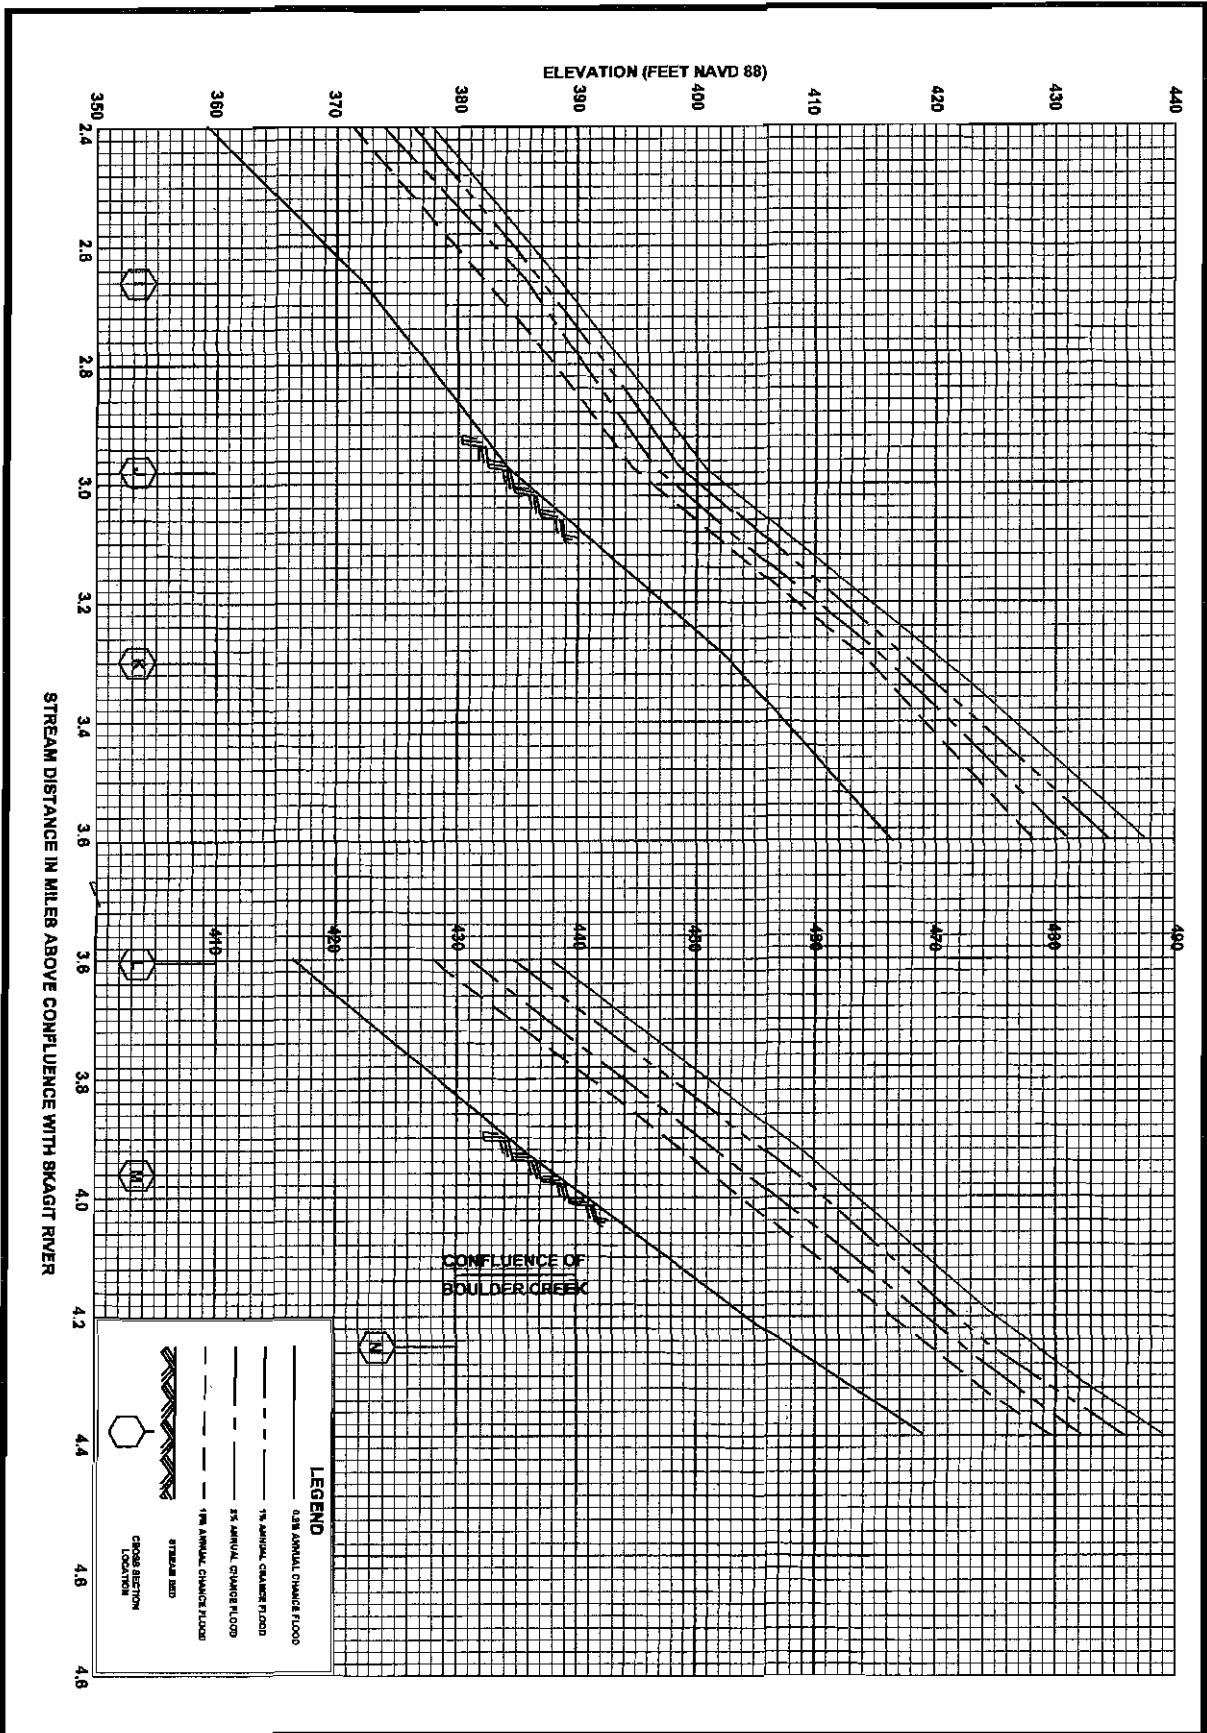

FEDERAL EMERGENCY MANAGEMENT AGENCY

SKAGIT COUNTY, WA
AND INCORPORATED AREAS

03P

FLOOD PROFILES

CASCADE RIVER

FEDERAL EMERGENCY MANAGEMENT AGENCY
SKAGIT COUNTY, WA
 AND INCORPORATED AREAS

FLOOD PROFILES
CASCADE RIVER