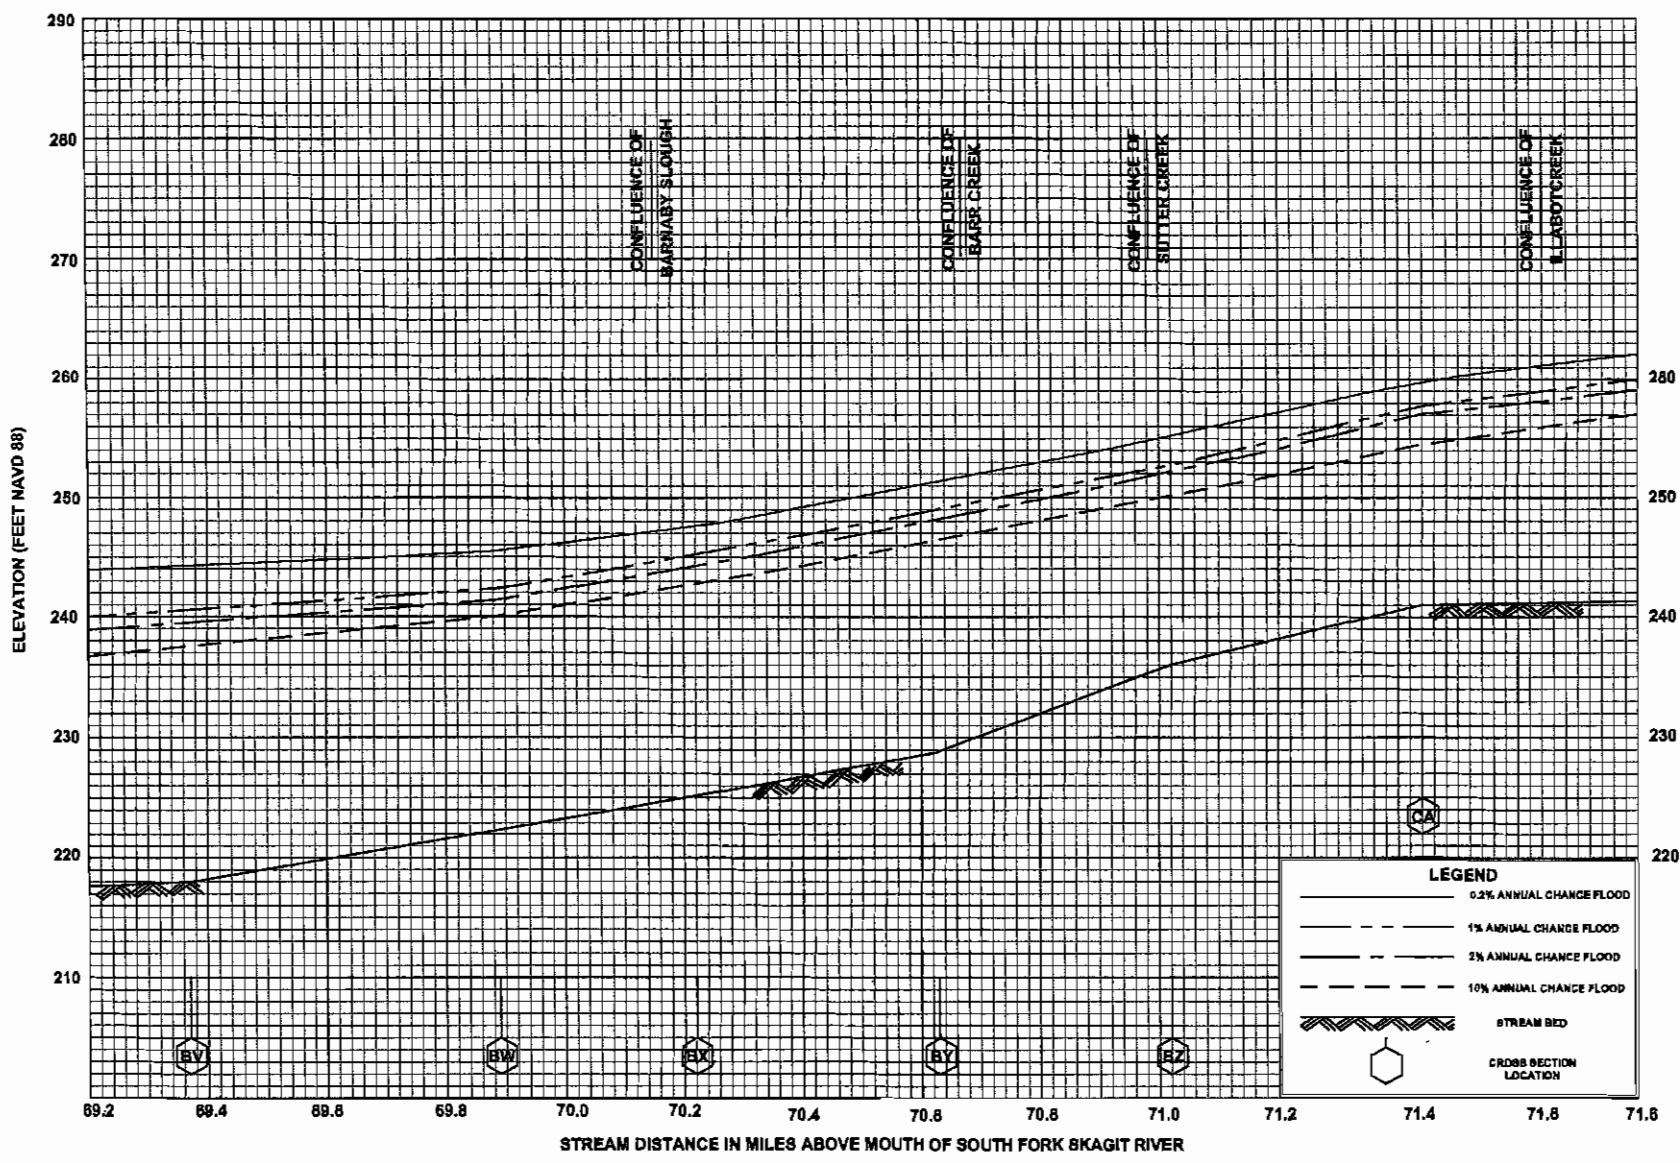

FLOOD PROFILES
SKAGIT RIVER

FEDERAL EMERGENCY MANAGEMENT AGENCY
SKAGIT COUNTY, WA
AND INCORPORATED AREAS