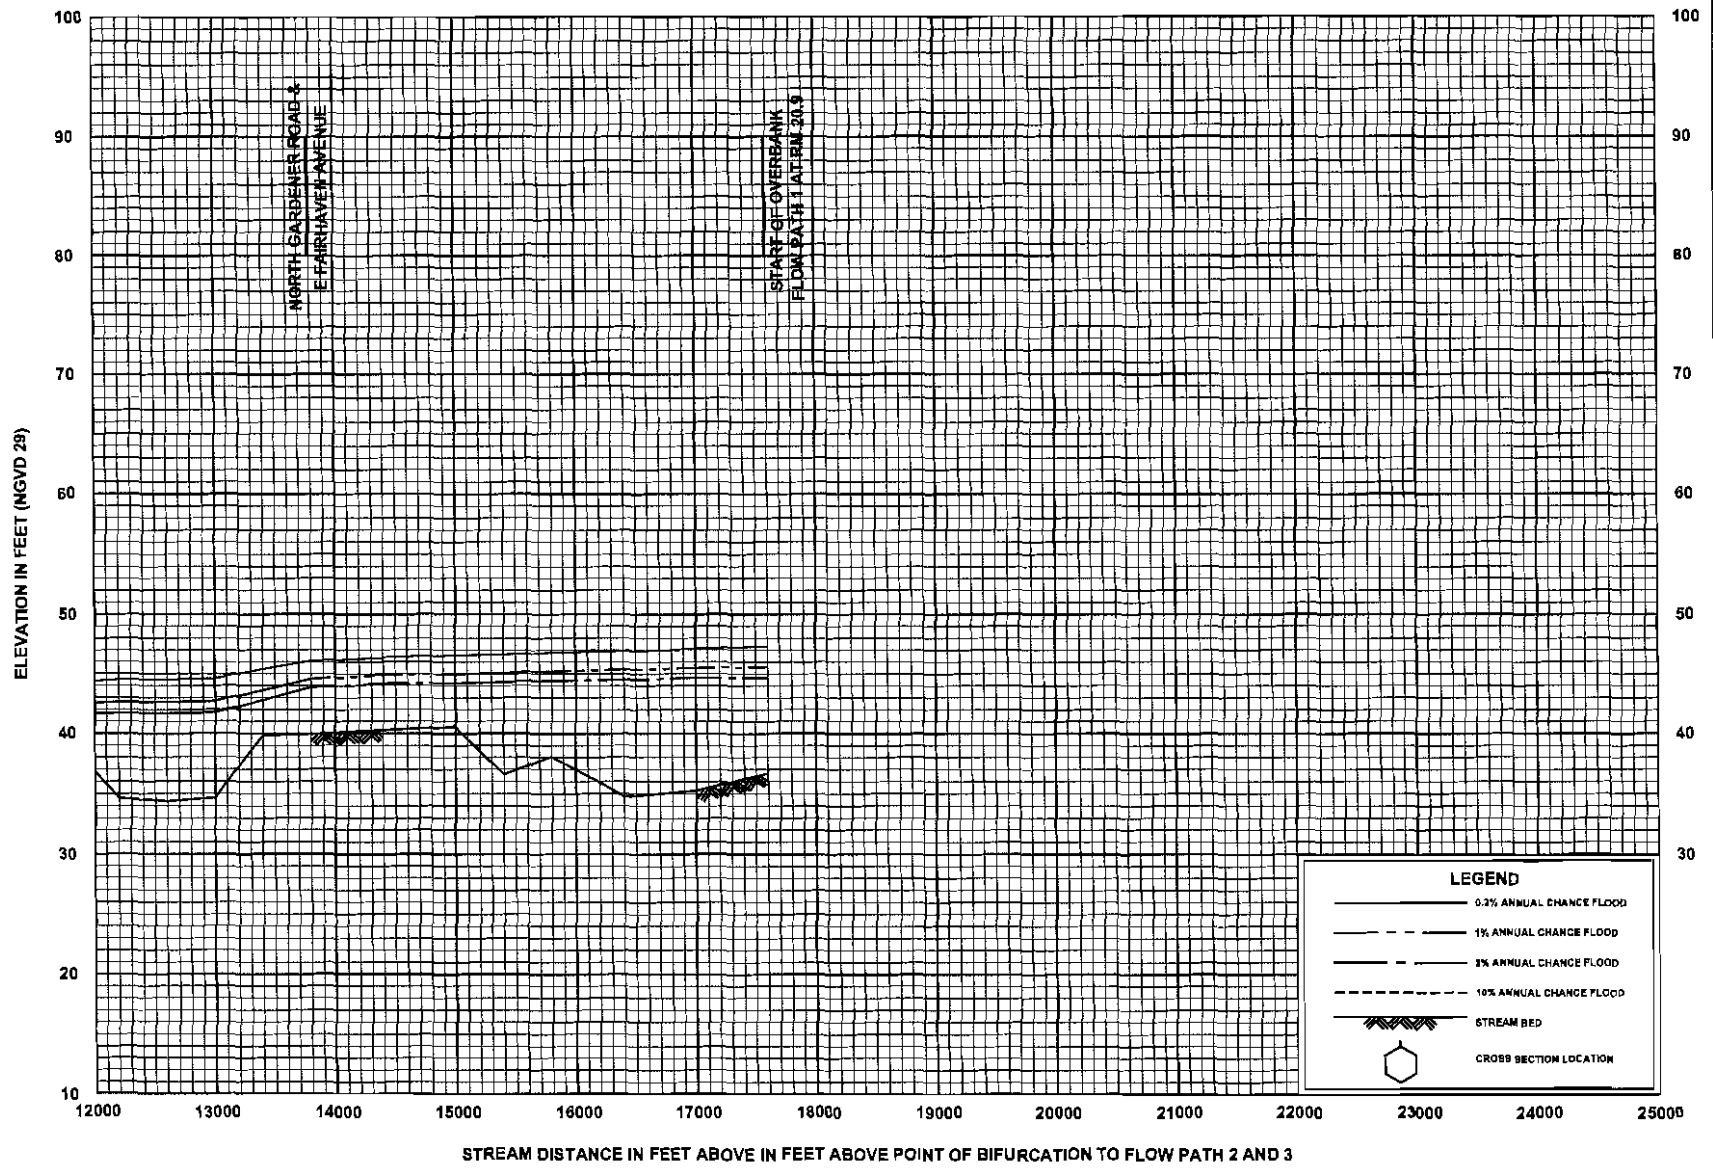

FLOOD PROFILES

SKAGIT RIVER DELTA, OVERBANK FLOW PATH 1

FEDERAL EMERGENCY MANAGEMENT AGENCY

SKAGIT COUNTY, WA

AND INCORPORATED AREAS