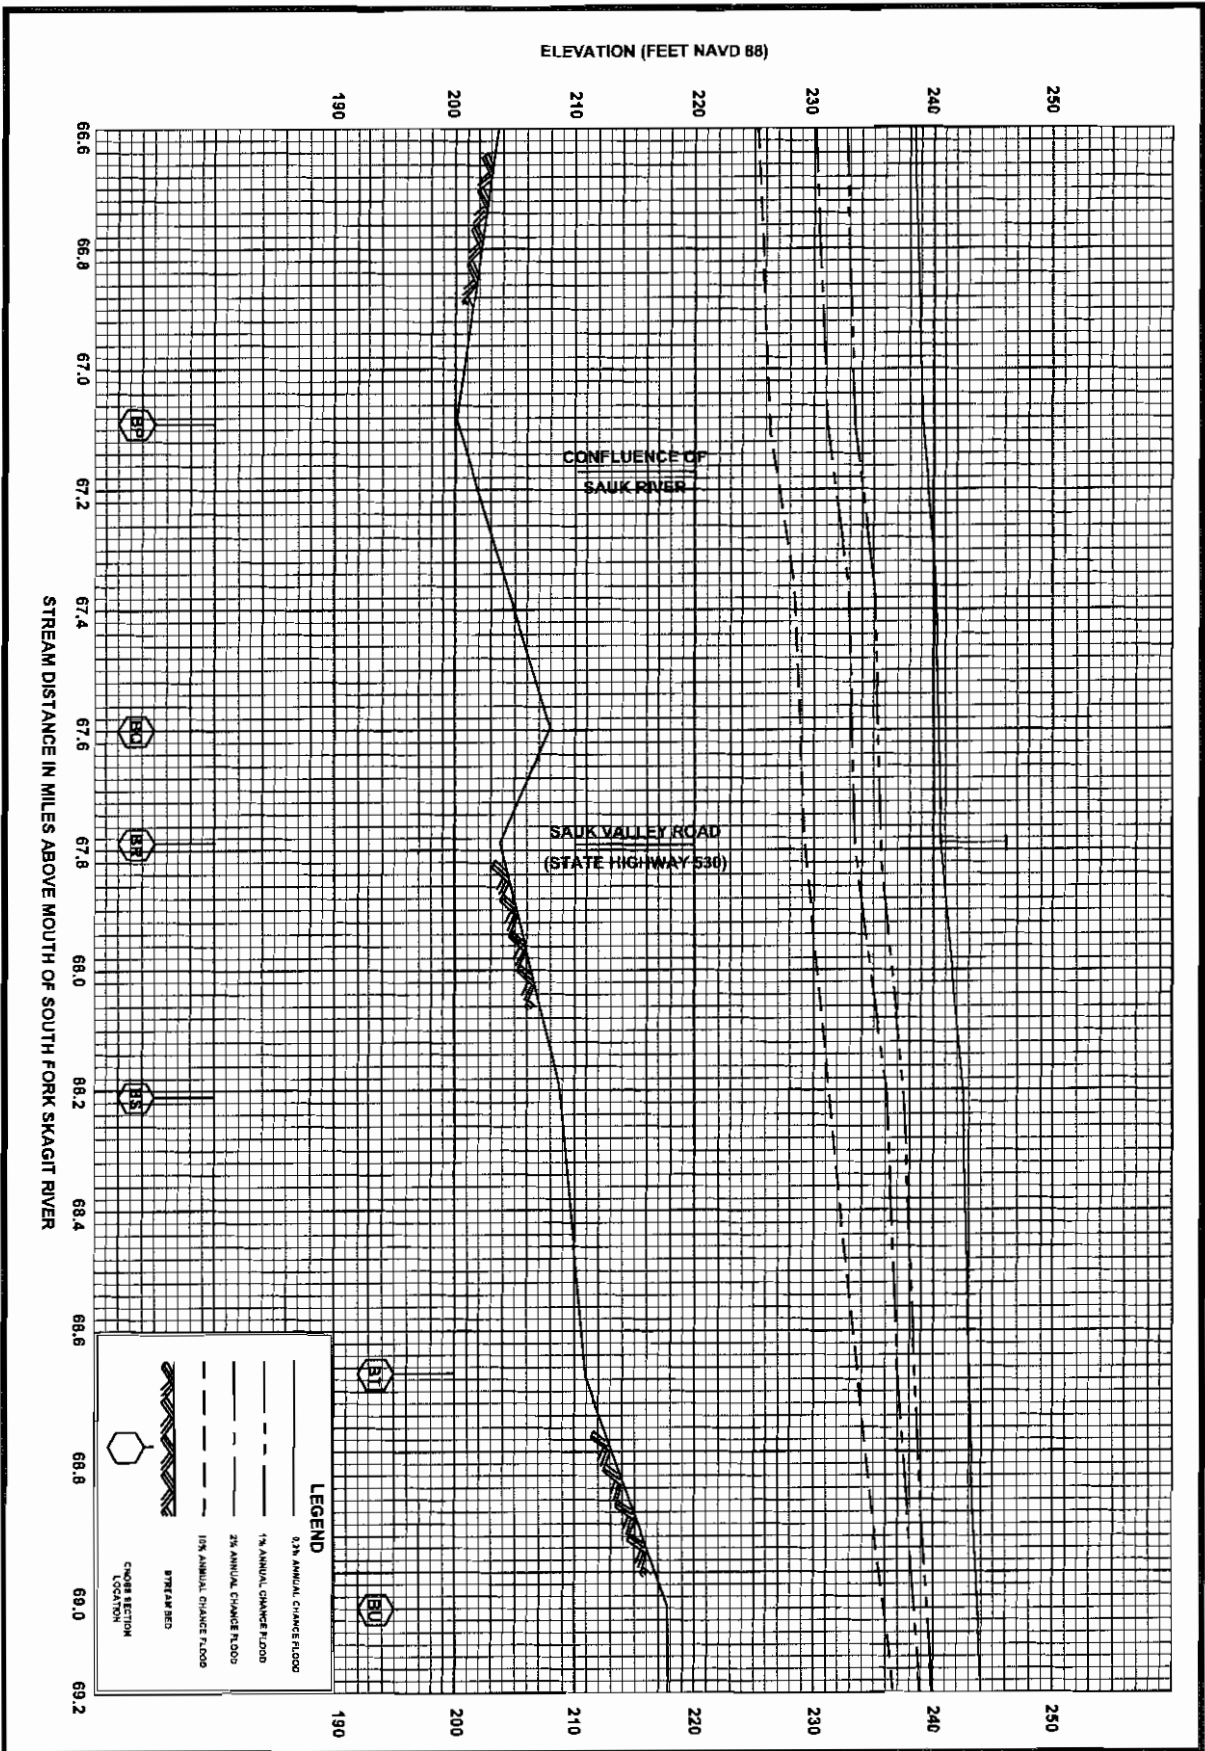

FEDERAL EMERGENCY MANAGEMENT AGENCY
SKAGIT COUNTY, WA
AND INCORPORATED AREAS

FLOOD PROFILES
SKAGIT RIVER

57P