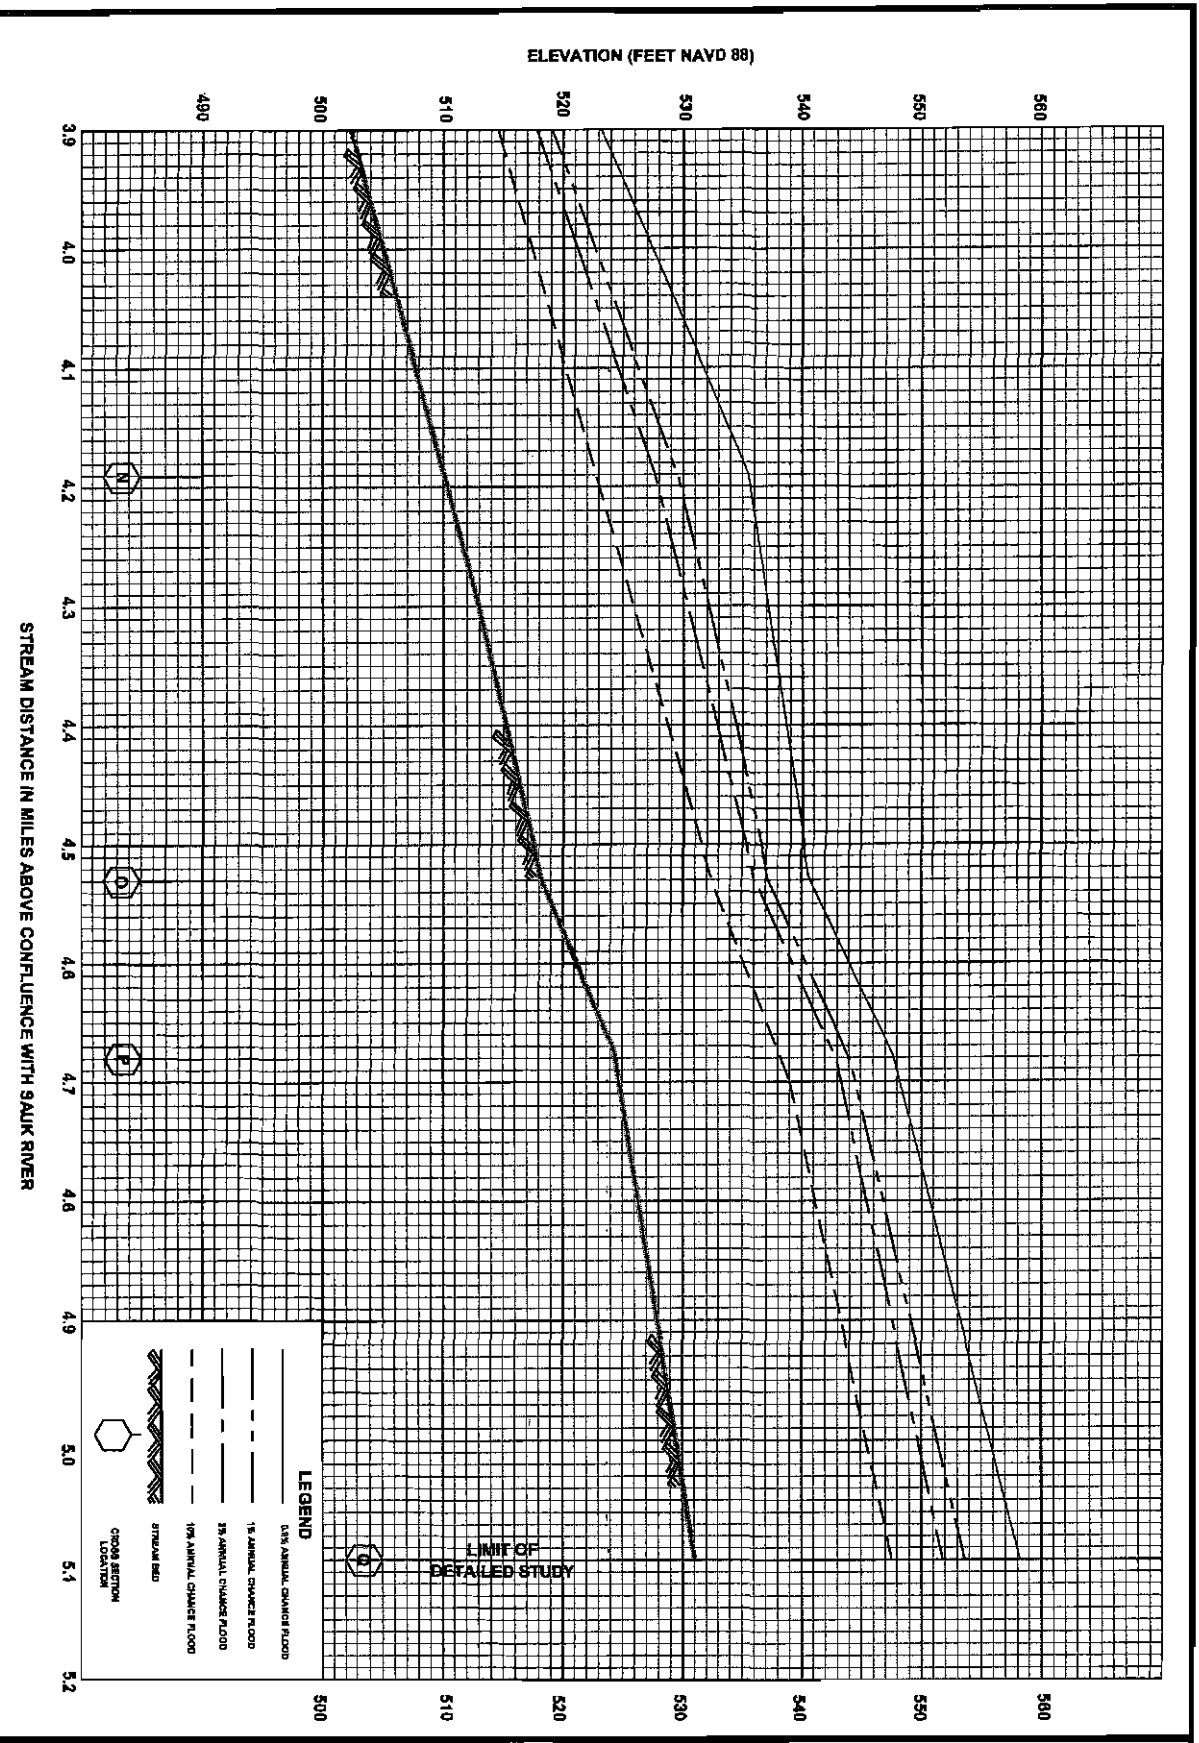

FLOOD PROFILES
SUIATTLE RIVER

66P

FEDERAL EMERGENCY MANAGEMENT AGENCY
SKAGIT COUNTY, WA
 AND INCORPORATED AREAS

FLOOD PROFILES
SUIATLE RIVER

67P

68P

FEDERAL EMERGENCY MANAGEMENT AGENCY
SKAGIT COUNTY, WA
 AND INCORPORATED AREAS