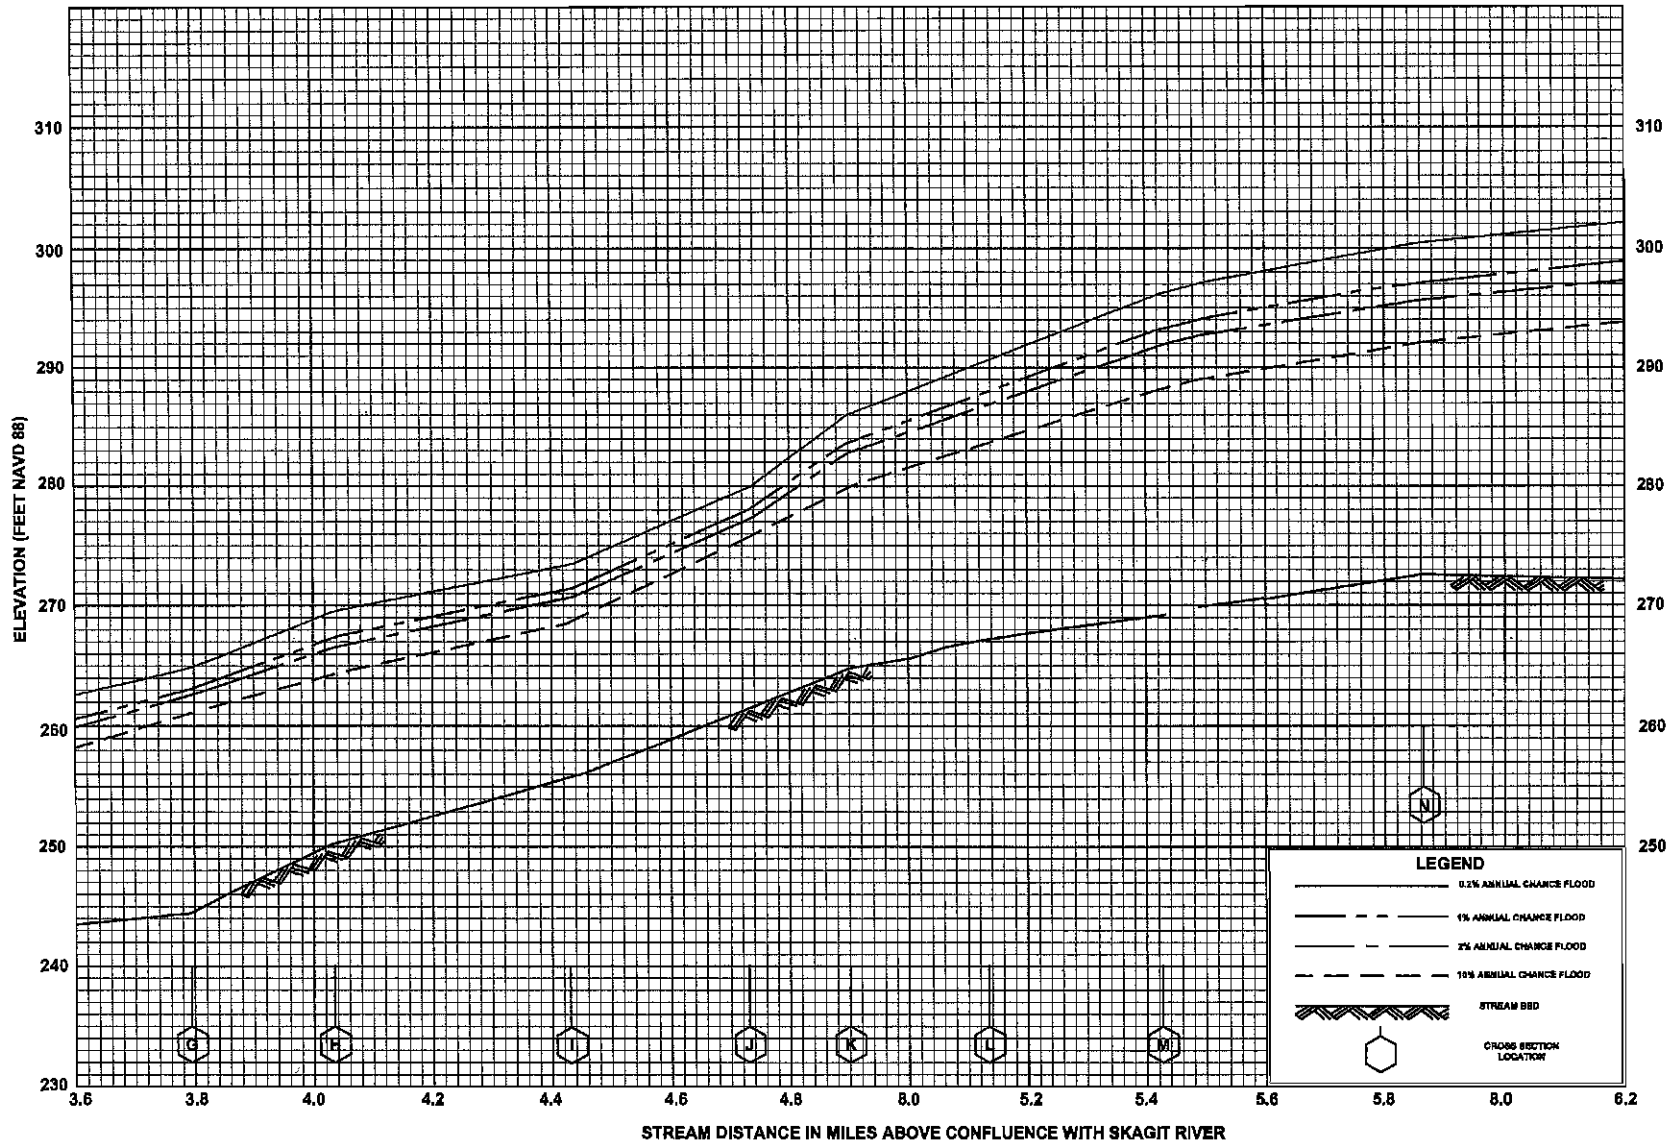

FLOOD PROFILES

SAUK RIVER

FEDERAL EMERGENCY MANAGEMENT AGENCY
SKAGIT COUNTY, WA
AND INCORPORATED AREAS