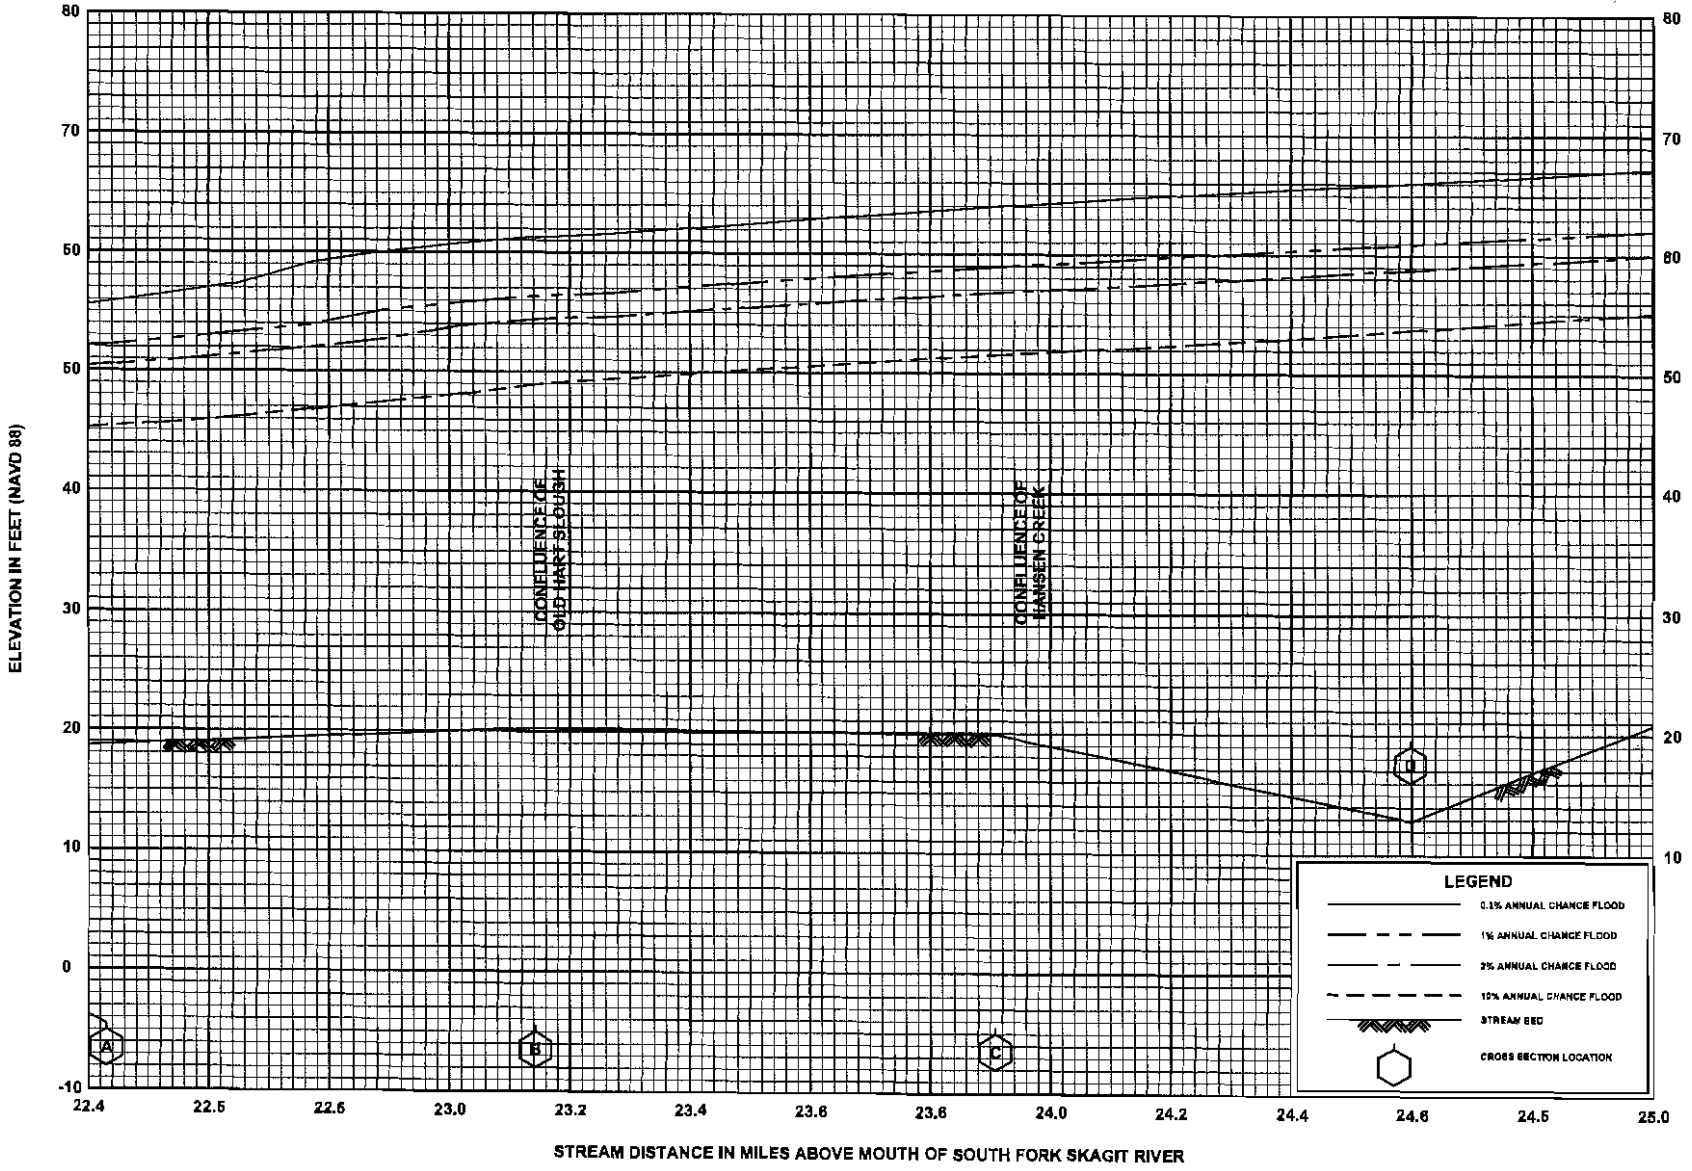

FLOOD PROFILES

SKAGIT RIVER

FEDERAL EMERGENCY MANAGEMENT AGENCY
SKAGIT COUNTY, WA
AND INCORPORATED AREAS