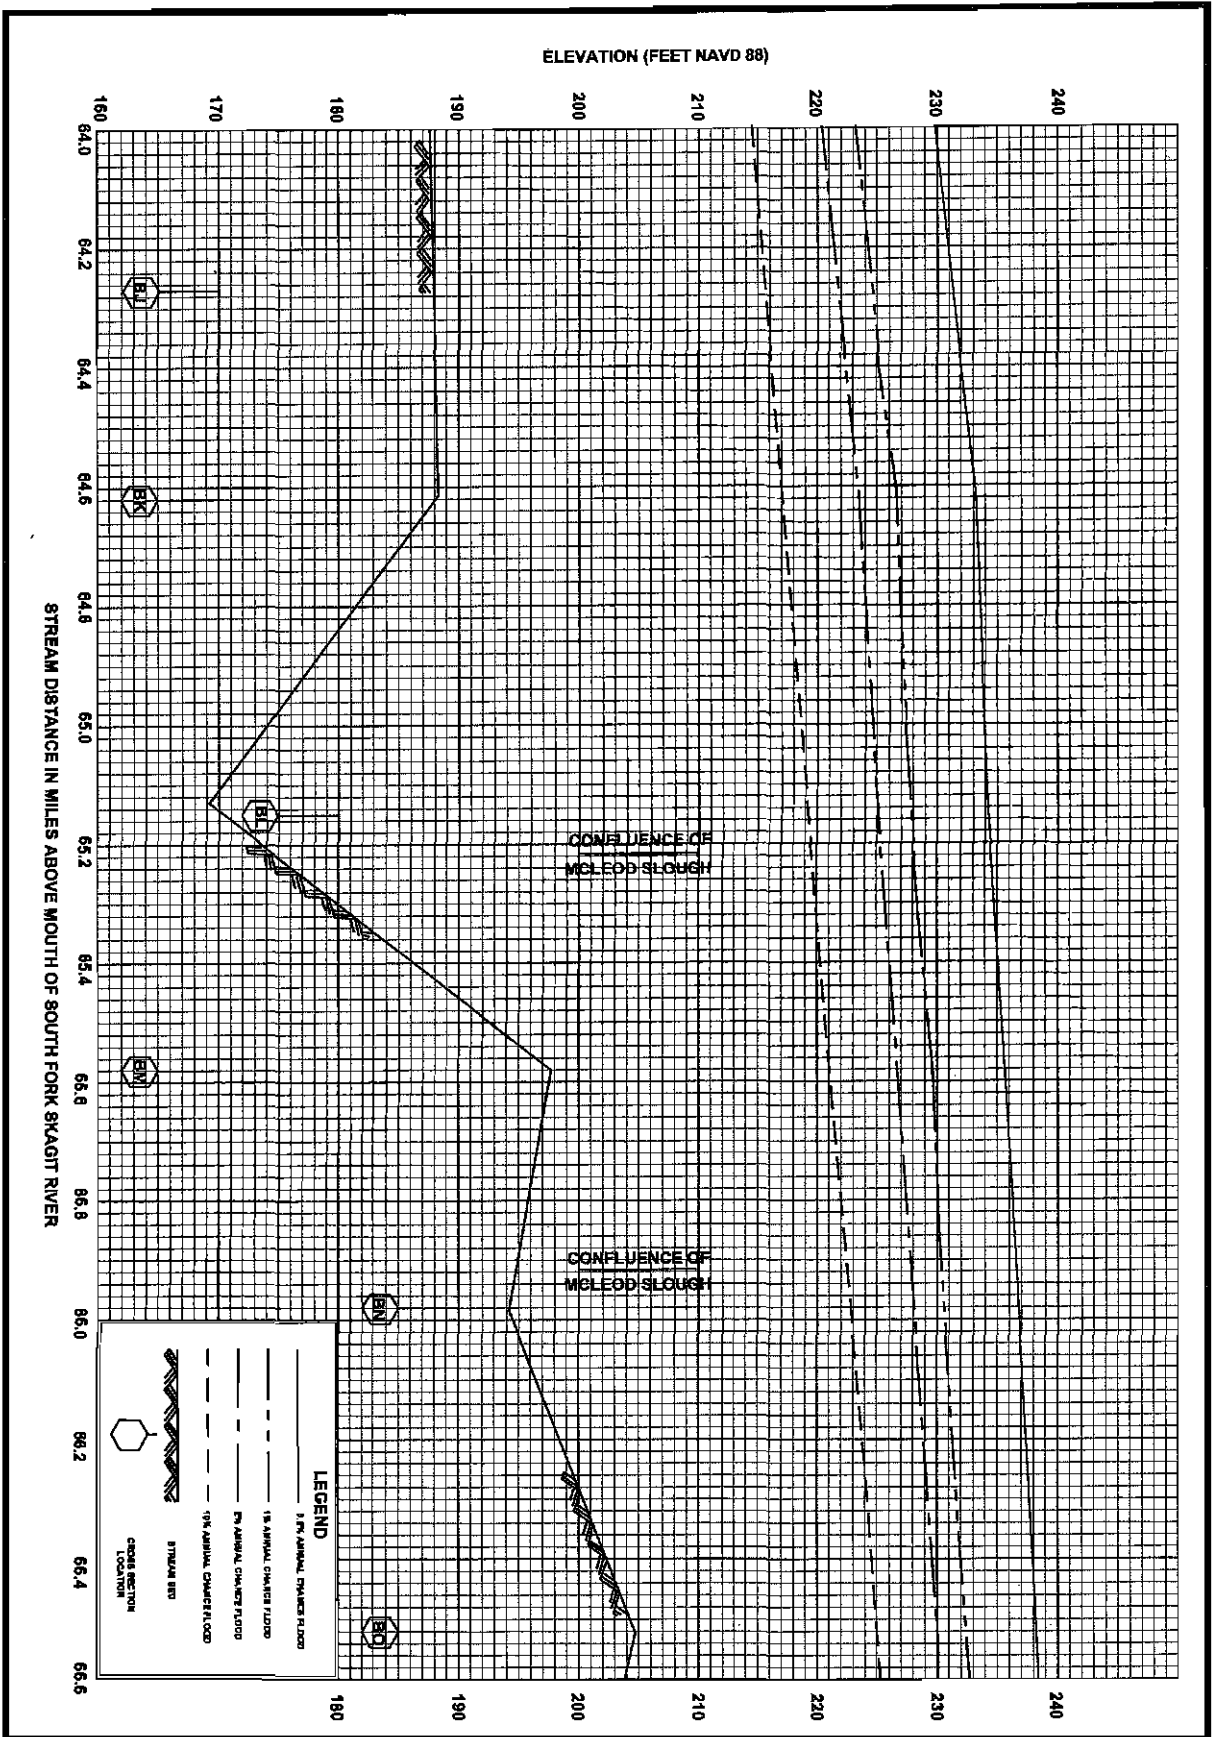

FEDERAL EMERGENCY MANAGEMENT AGENCY
SKAGIT COUNTY, WA
 AND INCORPORATED AREAS

FLOOD PROFILES
SKAGIT RIVER

54P

FLOOD PROFILES
SKAGIT RIVER

FEDERAL EMERGENCY MANAGEMENT AGENCY
SKAGIT COUNTY, WA
AND INCORPORATED AREAS