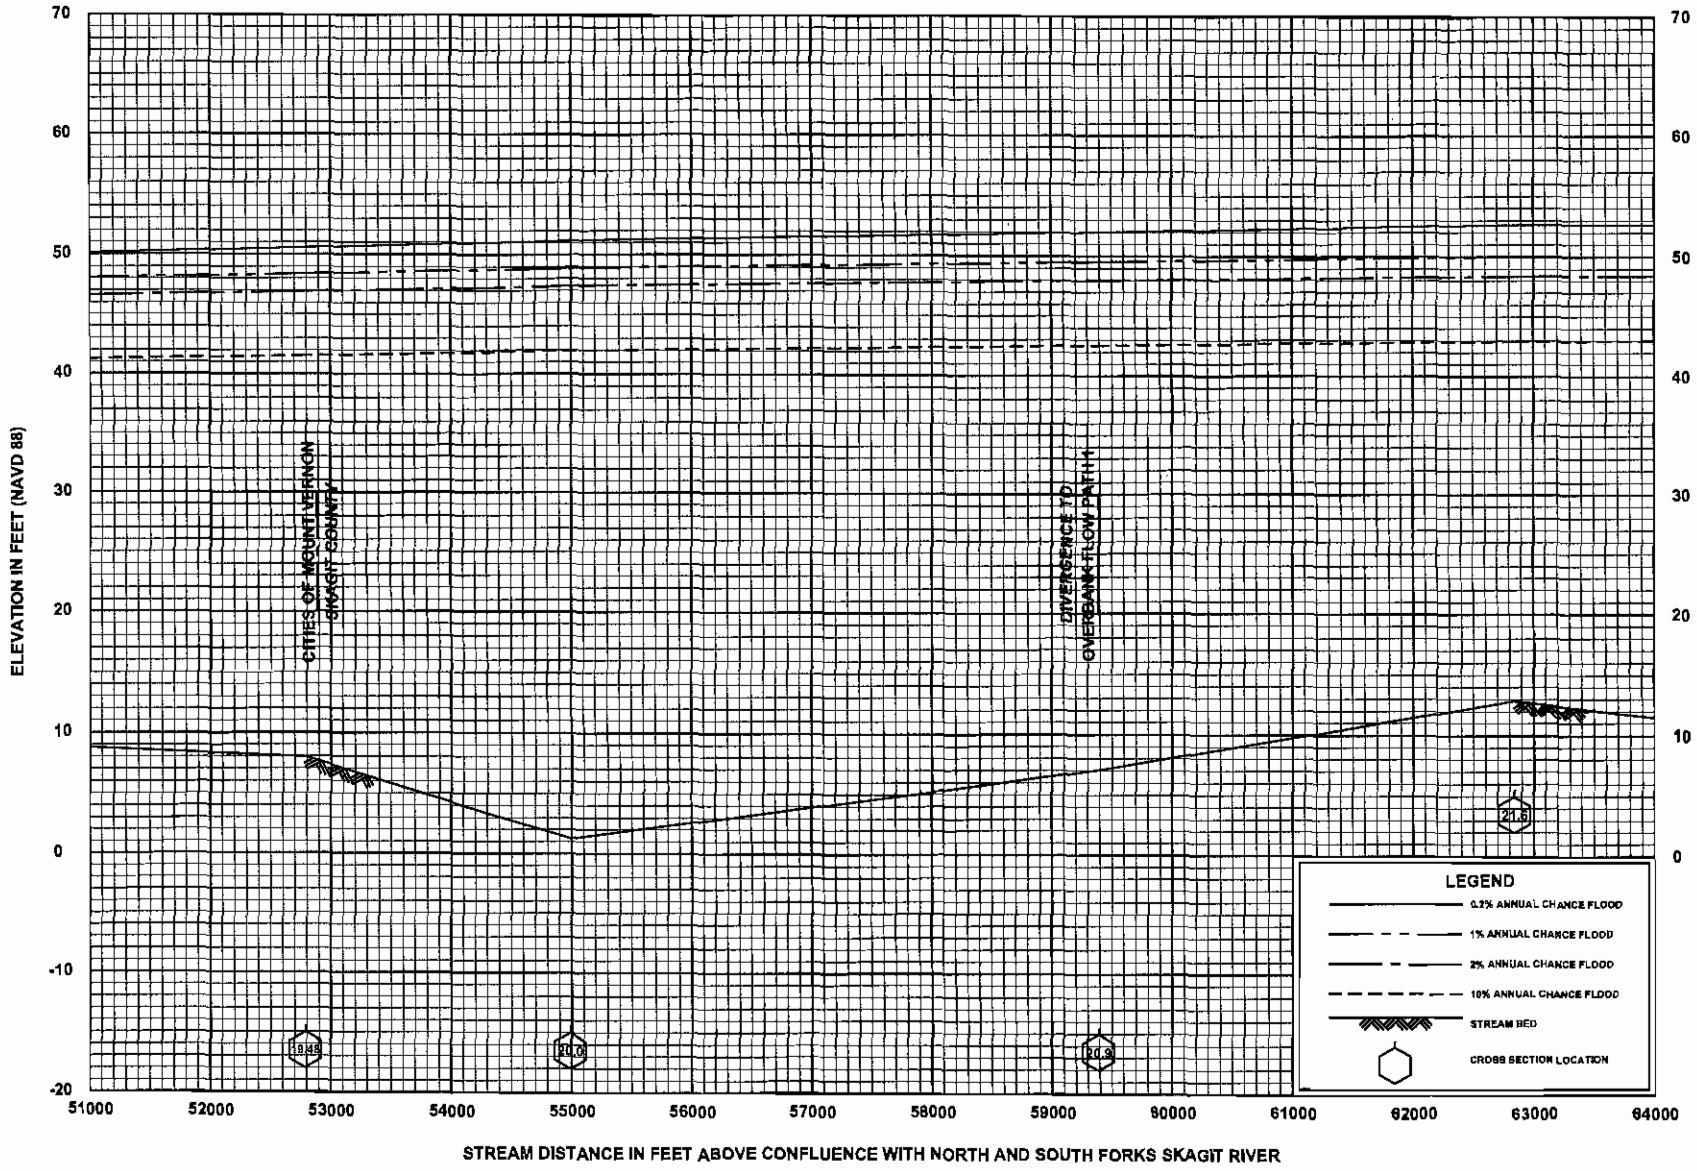

FLOOD PROFILES
SKAGIT RIVER MAIN STEM

FEDERAL EMERGENCY MANAGEMENT AGENCY
SKAGIT COUNTY, WA
 AND INCORPORATED AREAS

FLOOD PROFILES

SKAGIT RIVER MAIN STEM

FEDERAL EMERGENCY MANAGEMENT AGENCY

SKAGIT COUNTY, WA
AND INCORPORATED AREAS