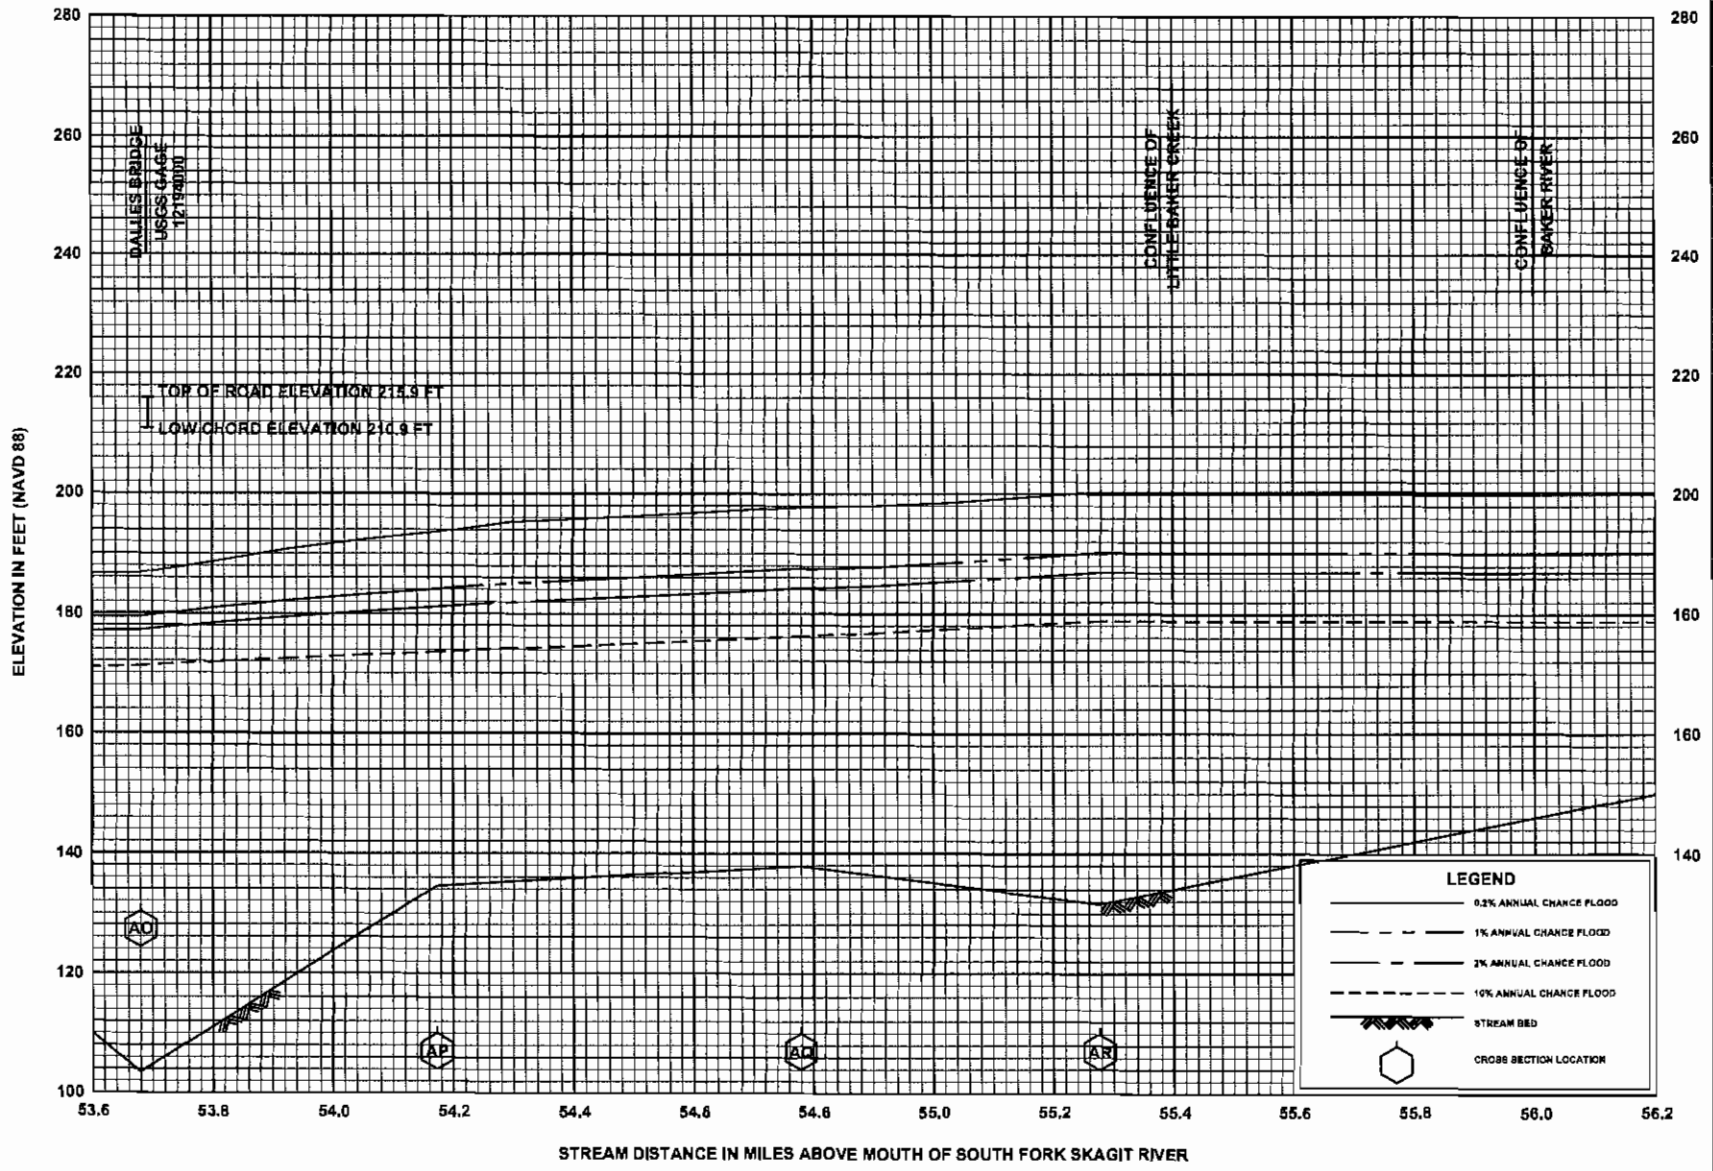

**FLOOD PROFILES
SKAGIT RIVER**

FEDERAL EMERGENCY MANAGEMENT AGENCY
SKAGIT COUNTY, WA
AND INCORPORATED AREAS