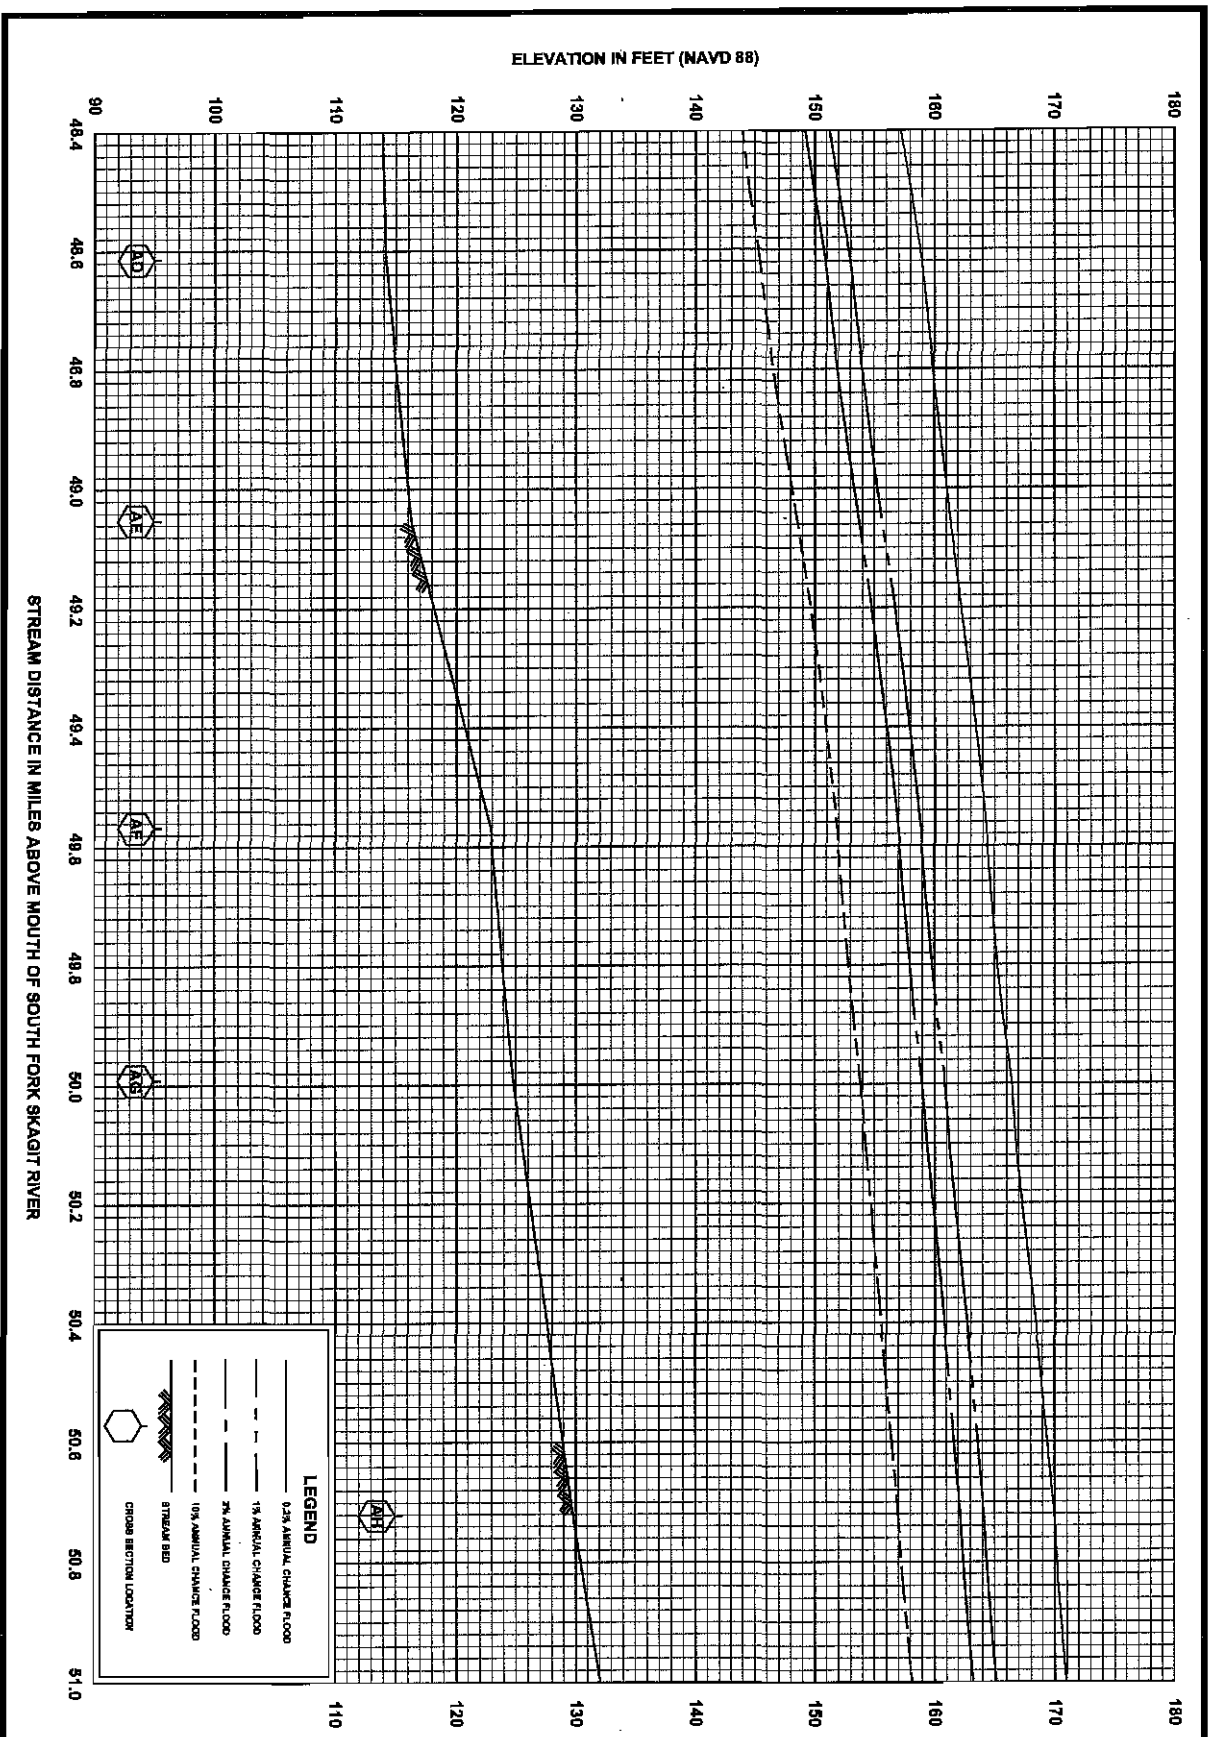

47P

**FLOOD PROFILES
SKAGIT RIVER**

FEDERAL EMERGENCY MANAGEMENT AGENCY
SKAGIT COUNTY, WA
AND INCORPORATED AREAS

**FLOOD PROFILES
SKAGIT RIVER**

FEDERAL EMERGENCY MANAGEMENT AGENCY
SKAGIT COUNTY, WA
AND INCORPORATED AREAS