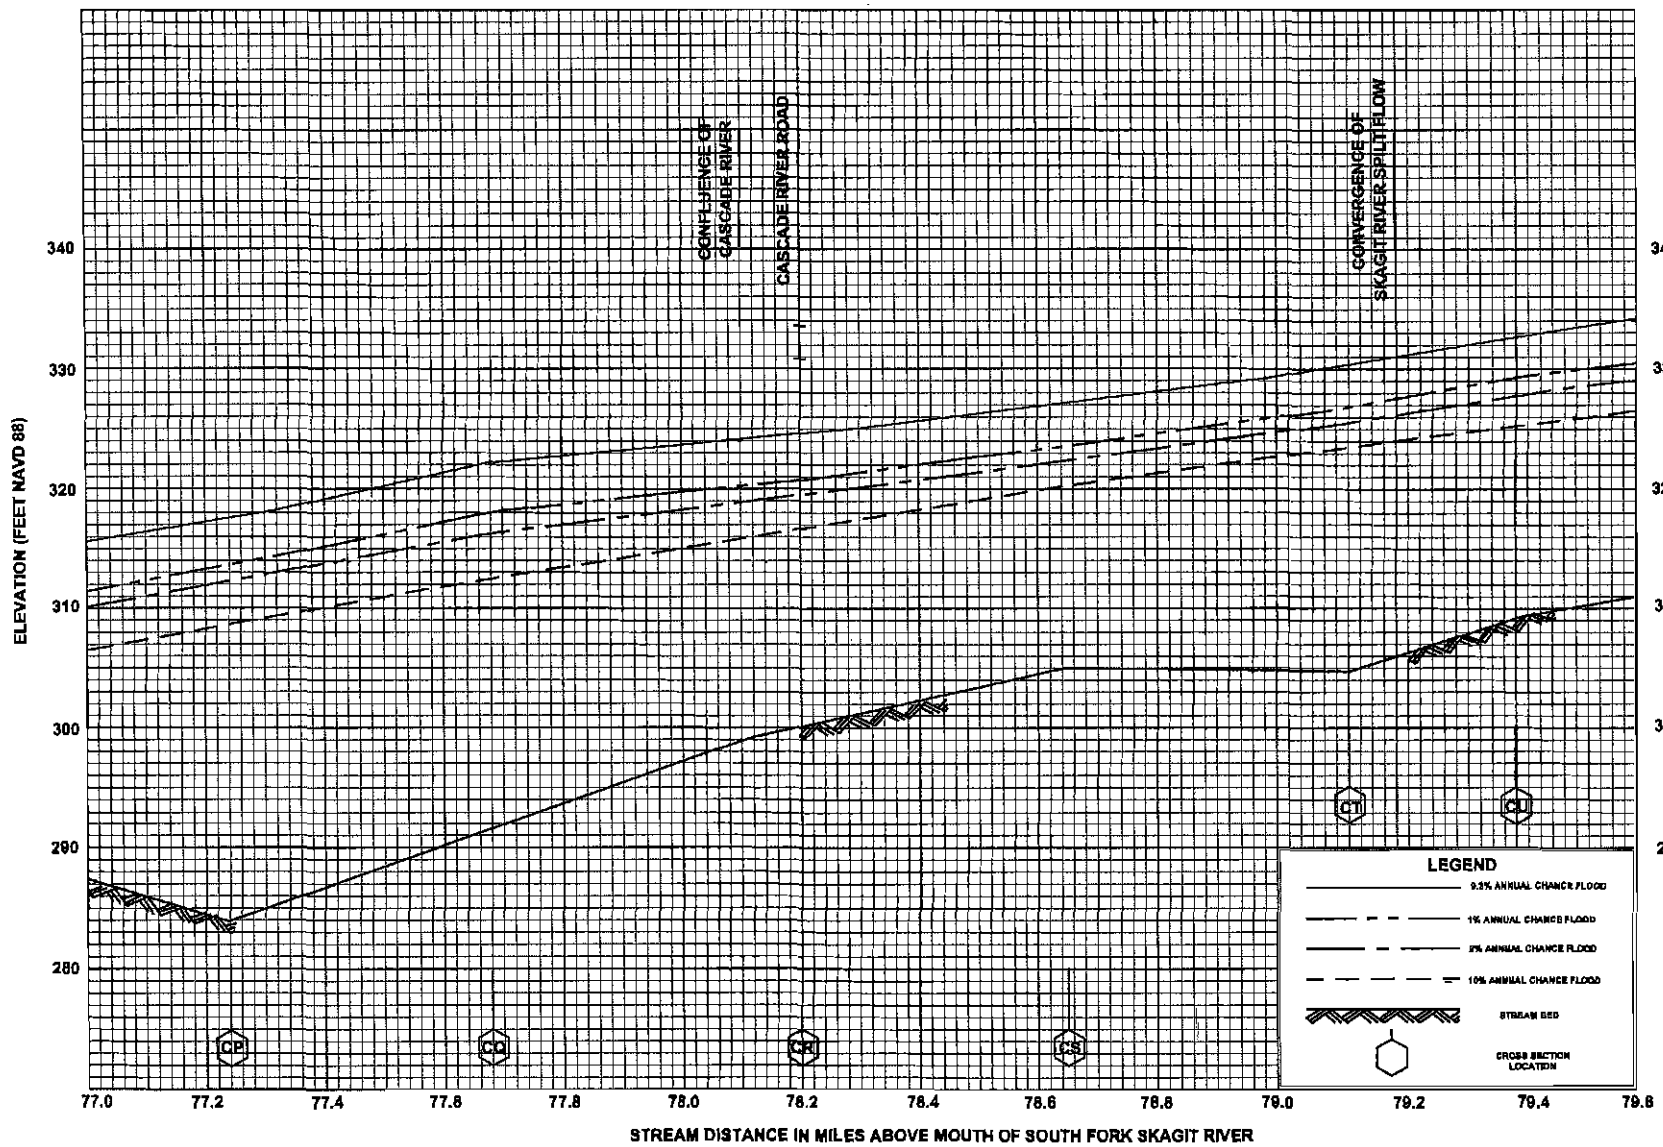

FLOOD PROFILES
SKAGIT RIVER

FEDERAL EMERGENCY MANAGEMENT AGENCY
SKAGIT COUNTY, WA
AND INCORPORATED AREAS