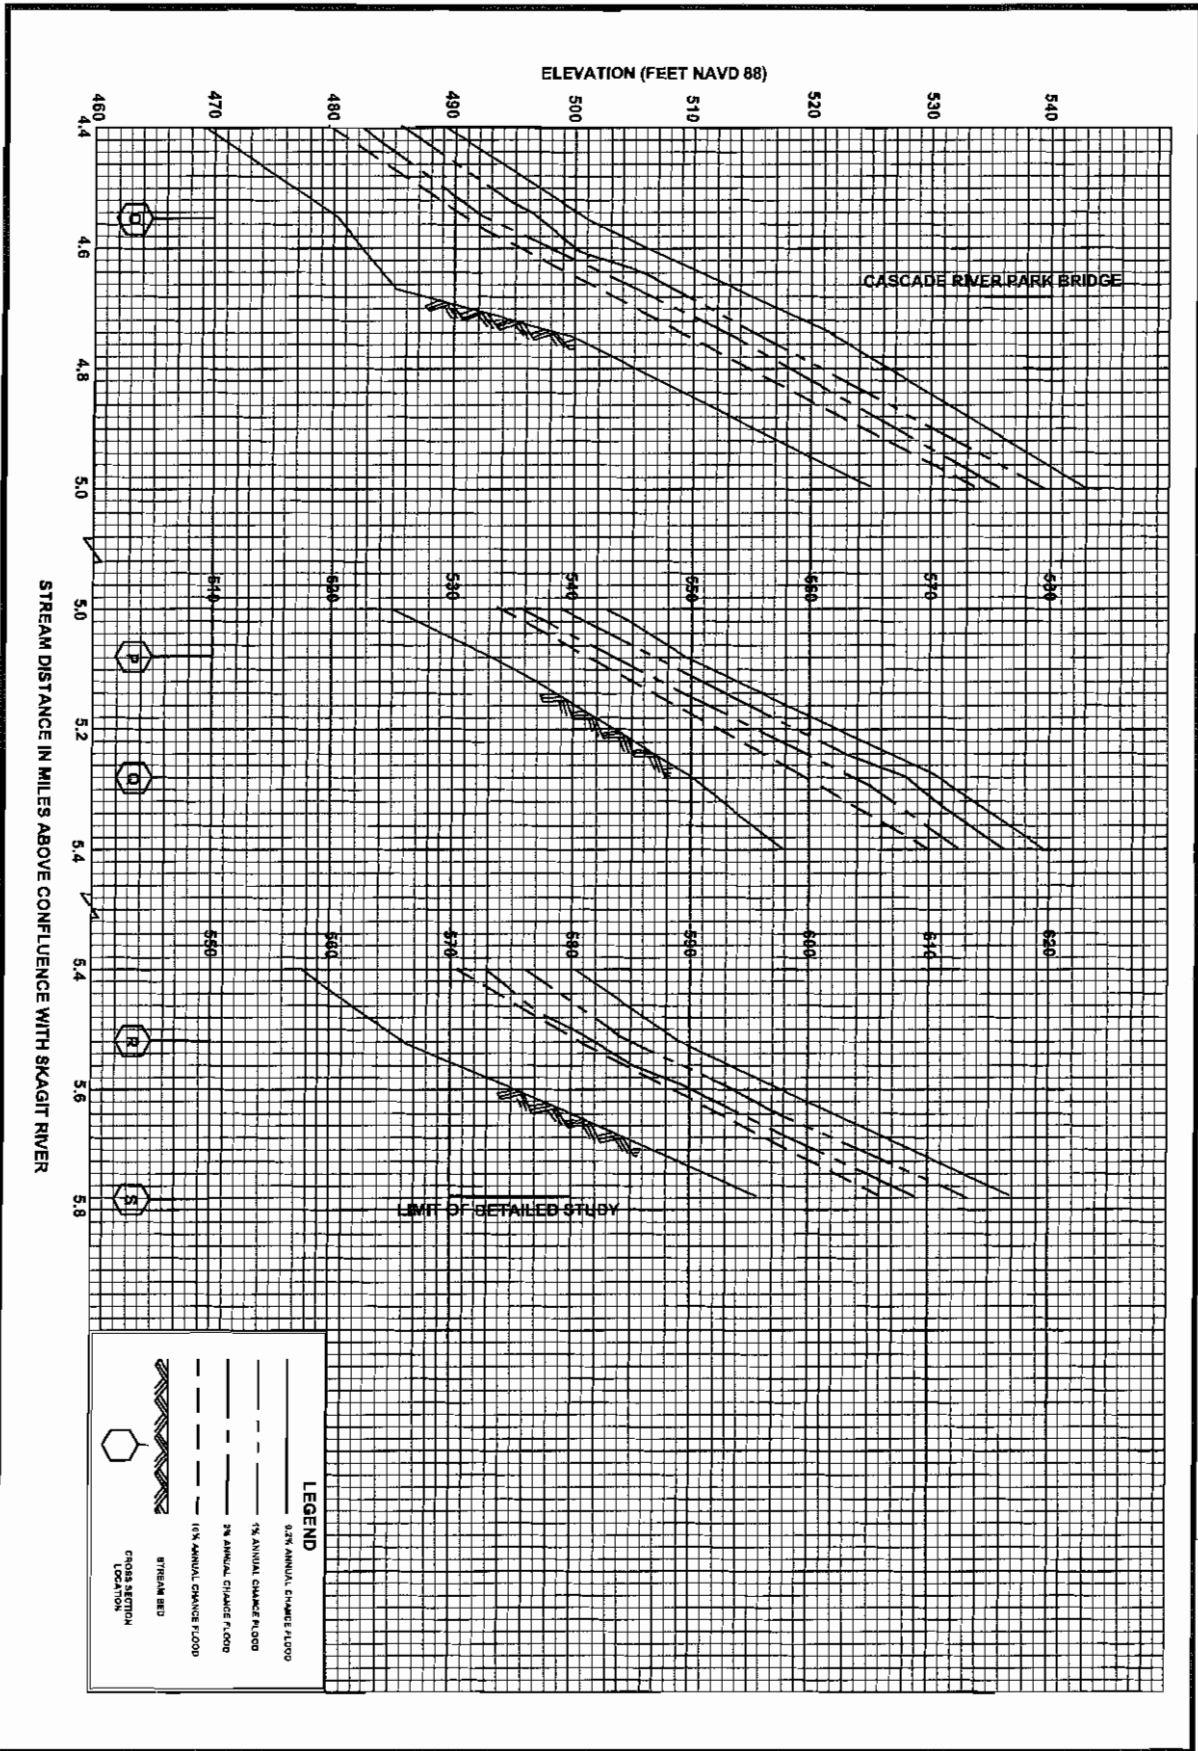

FEDERAL EMERGENCY MANAGEMENT AGENCY

SKAGIT COUNTY, WA
AND INCORPORATED AREAS

03P

FLOOD PROFILES

CASCADE RIVER

FEDERAL EMERGENCY MANAGEMENT AGENCY
SKAGIT COUNTY, WA
 AND INCORPORATED AREAS

FLOOD PROFILES
CASCADE RIVER