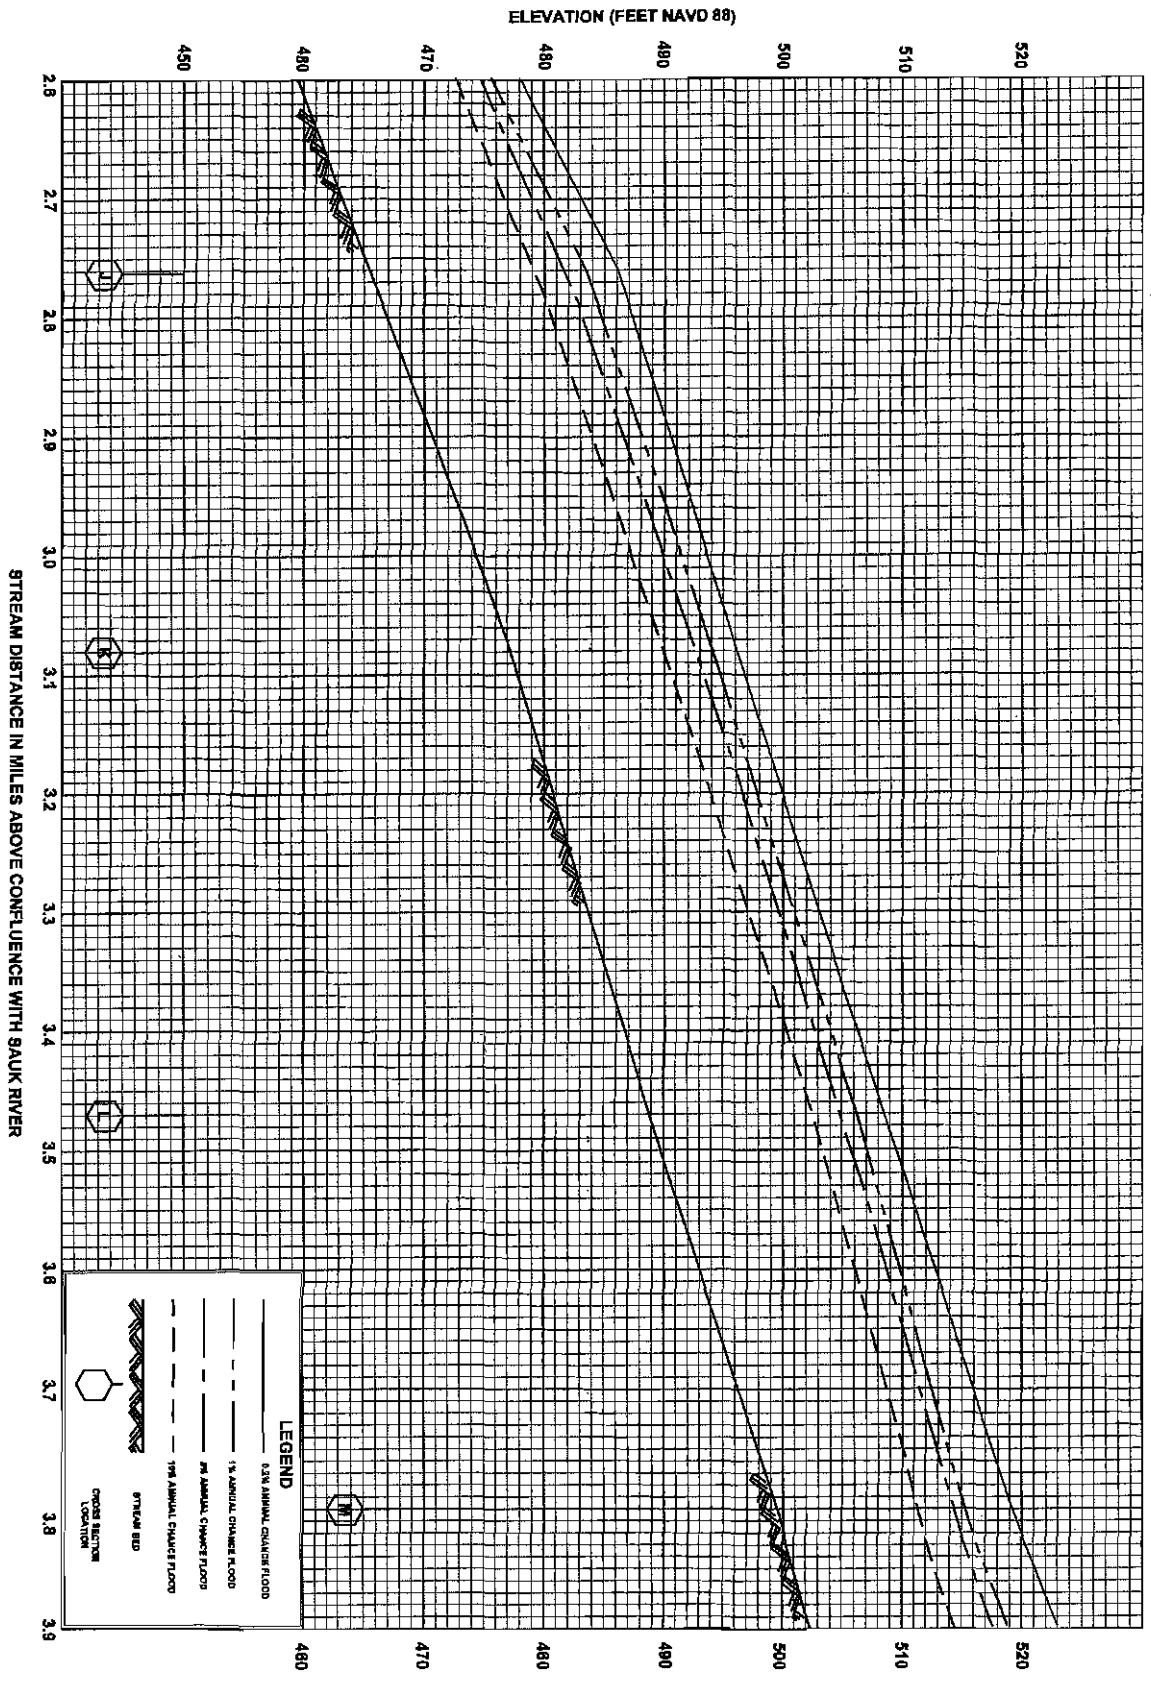

FEDERAL EMERGENCY MANAGEMENT AGENCY
SKAGIT COUNTY, WA
AND INCORPORATED AREAS

FLOOD PROFILES
SUIATLE RIVER

67P