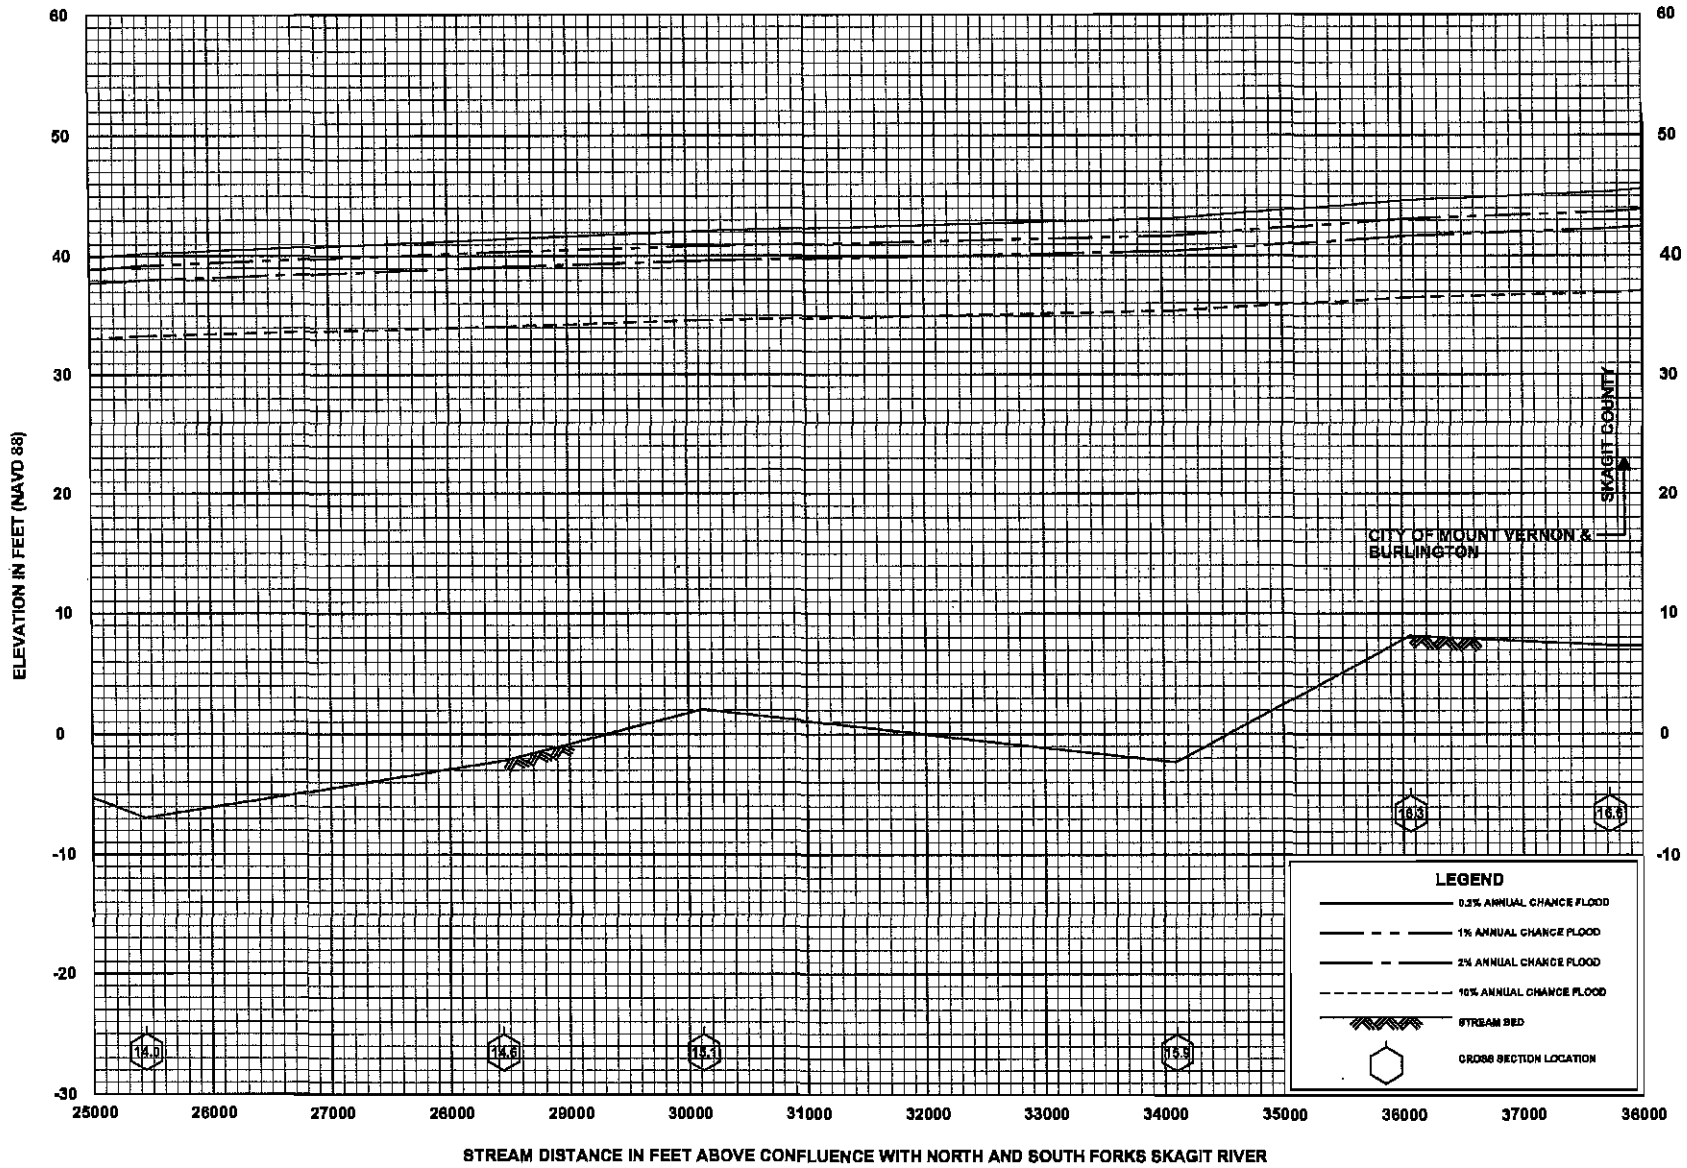

FLOOD PROFILES
SKAGIT RIVER MAIN STEM

FEDERAL EMERGENCY MANAGEMENT AGENCY
SKAGIT COUNTY, WA
AND INCORPORATED AREAS

FLOOD PROFILES

SKAGIT RIVER MAIN STEM

FEDERAL EMERGENCY MANAGEMENT AGENCY

SKAGIT COUNTY, WA
AND INCORPORATED AREAS