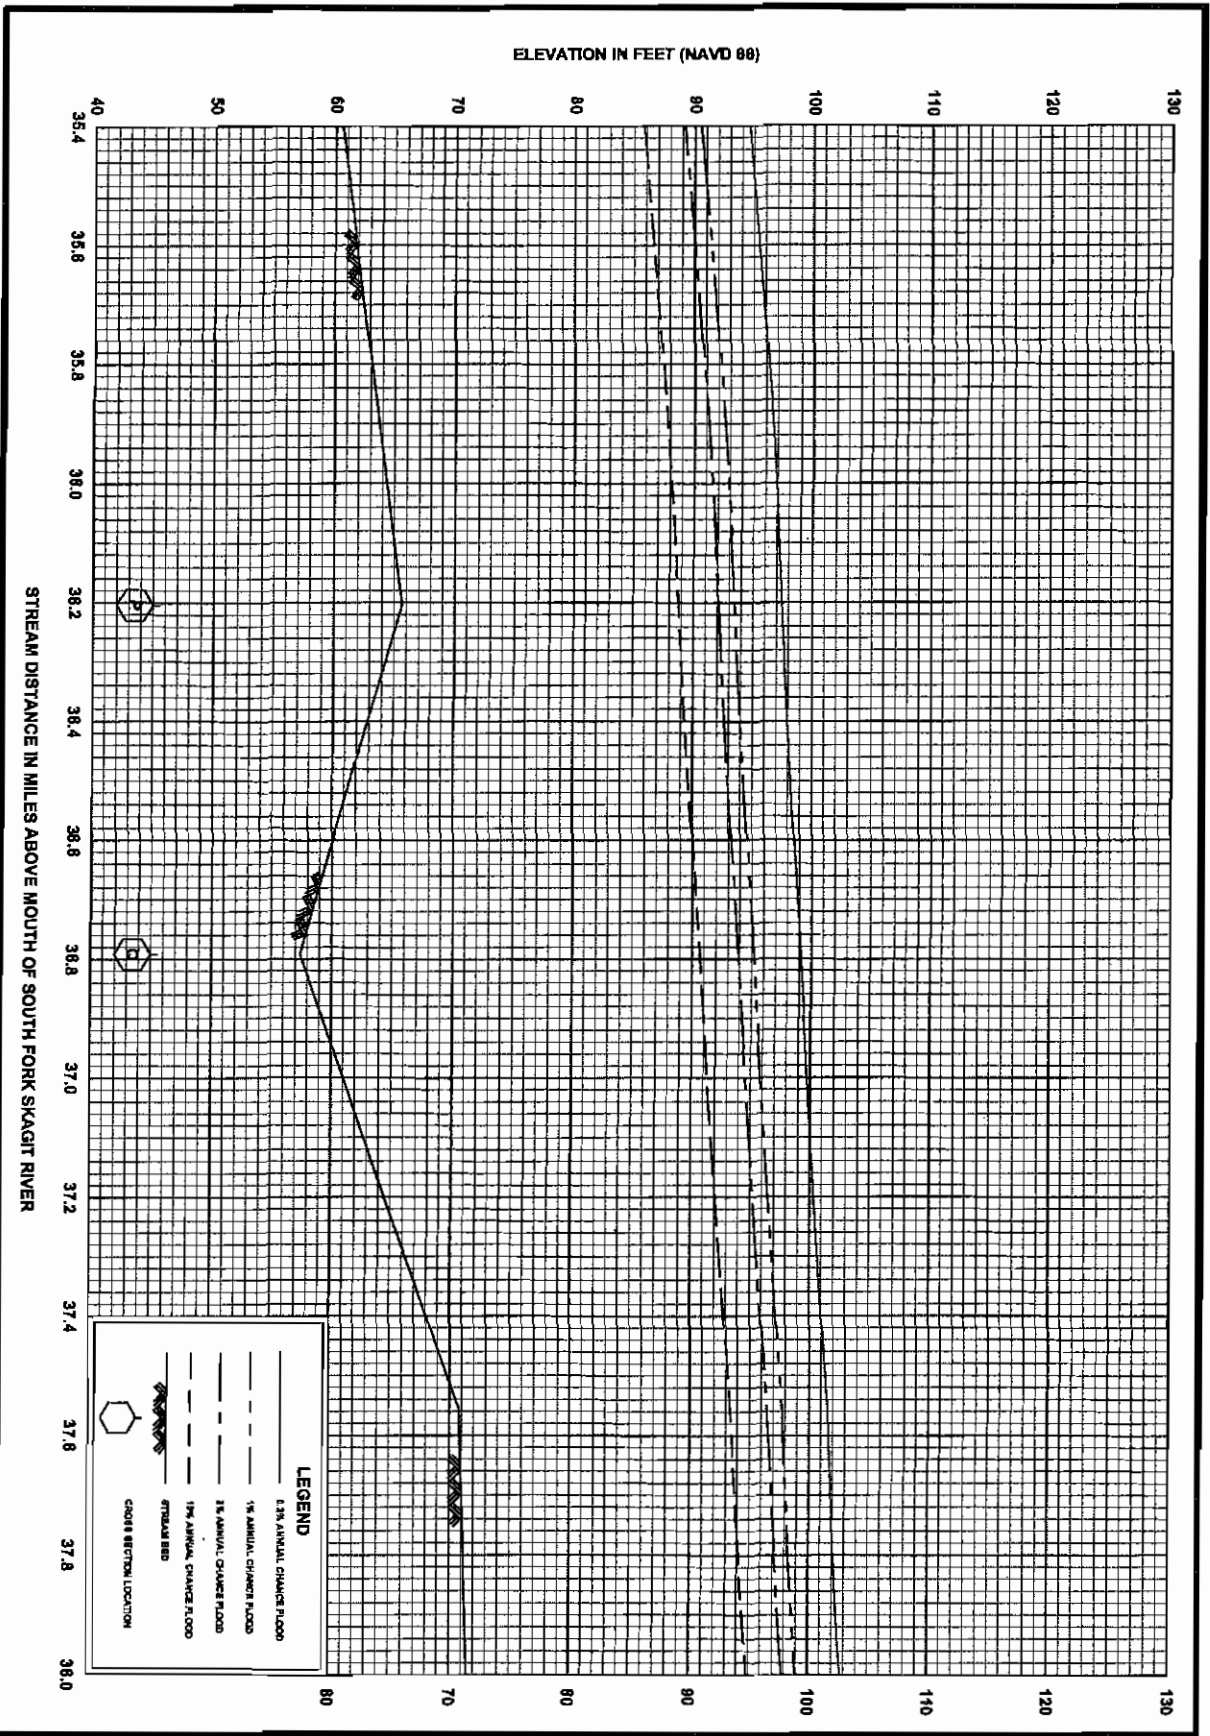

**FLOOD PROFILES
SKAGIT RIVER**

FEDERAL EMERGENCY MANAGEMENT AGENCY
SKAGIT COUNTY, WA
AND INCORPORATED AREAS

FLOOD PROFILES
SKAGIT RIVER

FEDERAL EMERGENCY MANAGEMENT AGENCY
SKAGIT COUNTY, WA
AND INCORPORATED AREAS