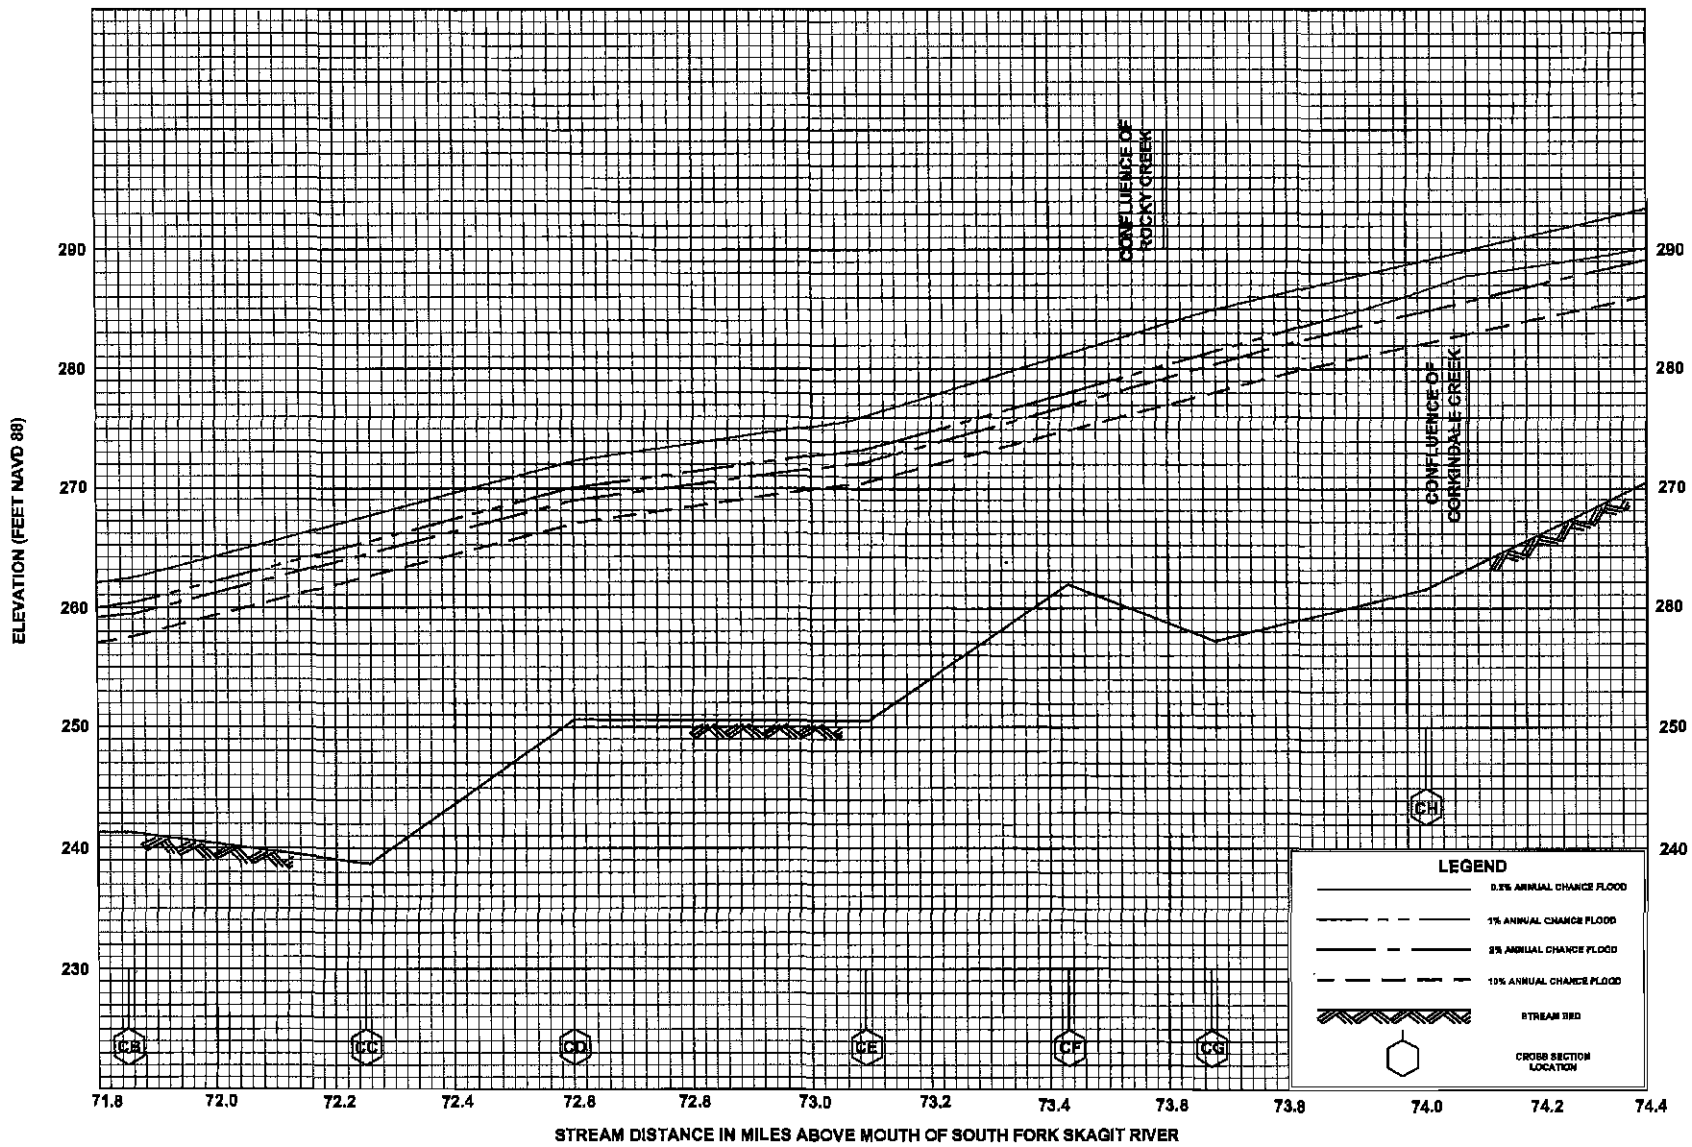

FLOOD PROFILES

SKAGIT RIVER

FEDERAL EMERGENCY MANAGEMENT AGENCY

SKAGIT COUNTY, WA
AND INCORPORATED AREAS