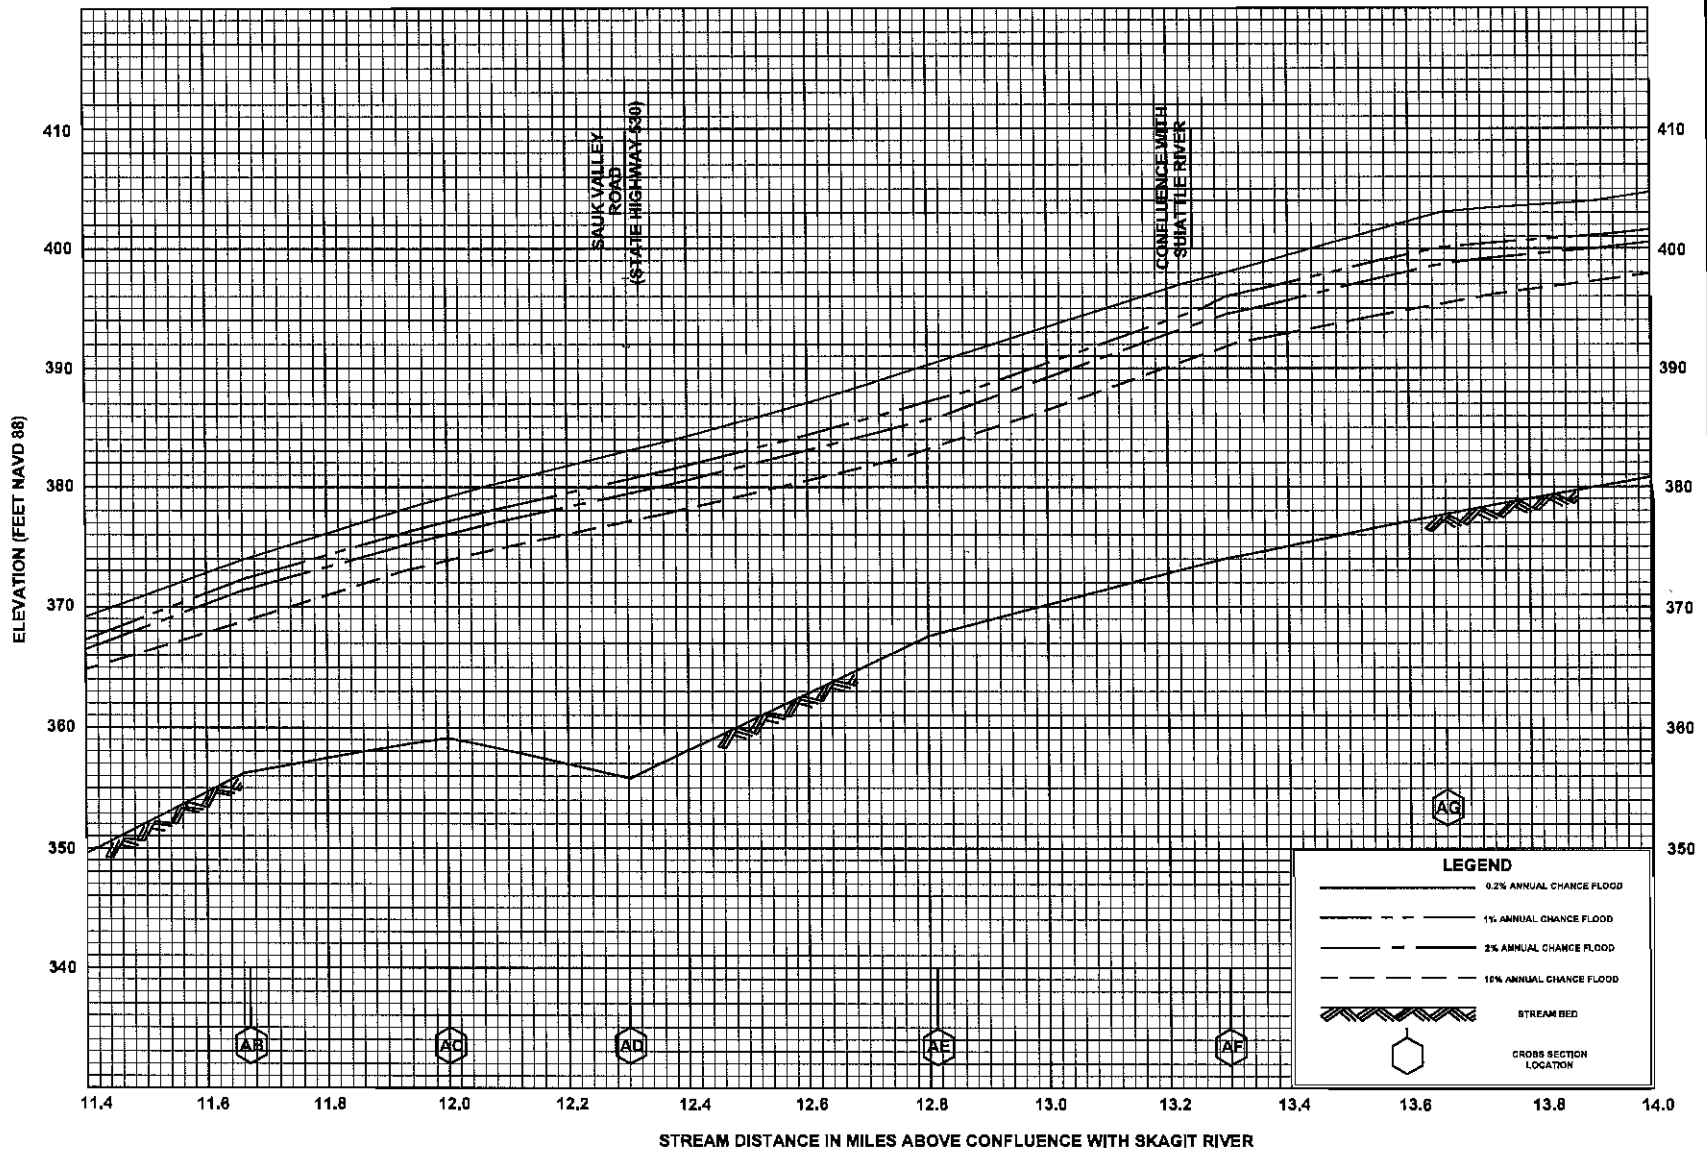

FLOOD PROFILES

SAUK RIVER

FEDERAL EMERGENCY MANAGEMENT AGENCY
SKAGIT COUNTY, WA
AND INCORPORATED AREAS