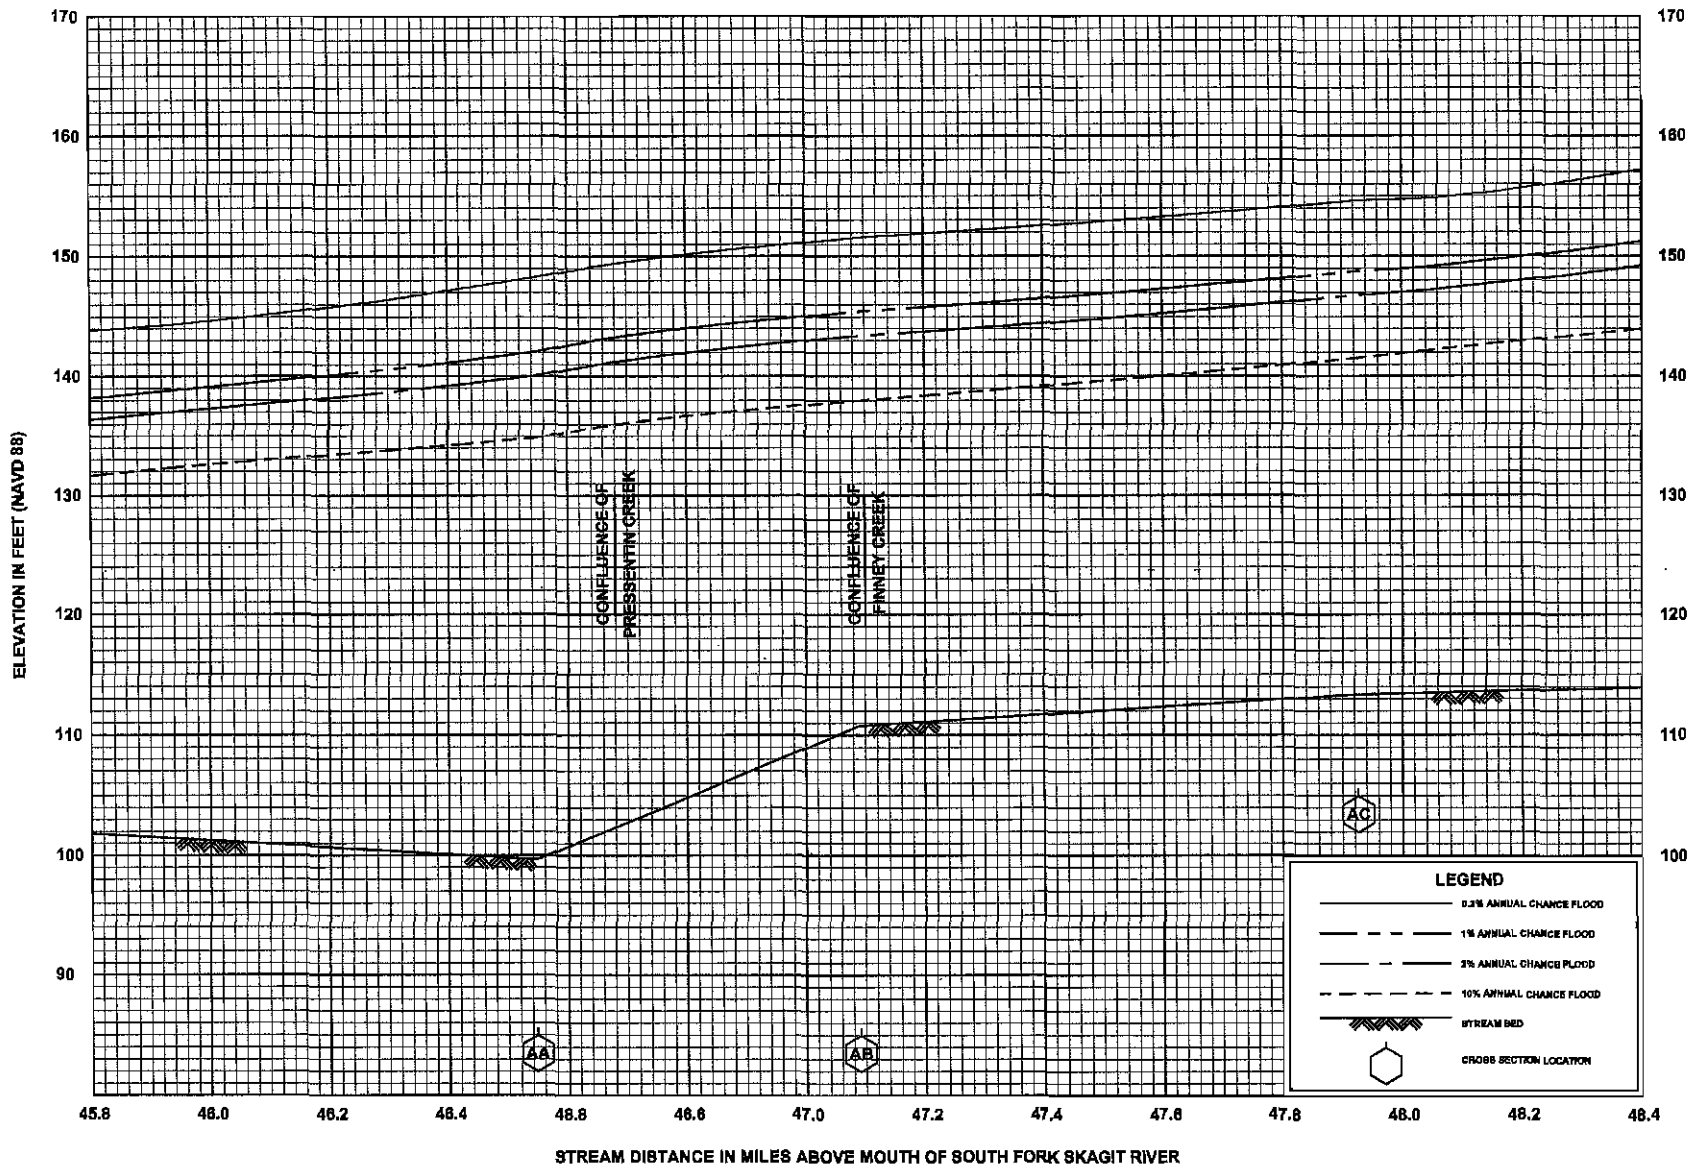

**FLOOD PROFILES
SKAGIT RIVER**

FEDERAL EMERGENCY MANAGEMENT AGENCY
SKAGIT COUNTY, WA
AND INCORPORATED AREAS