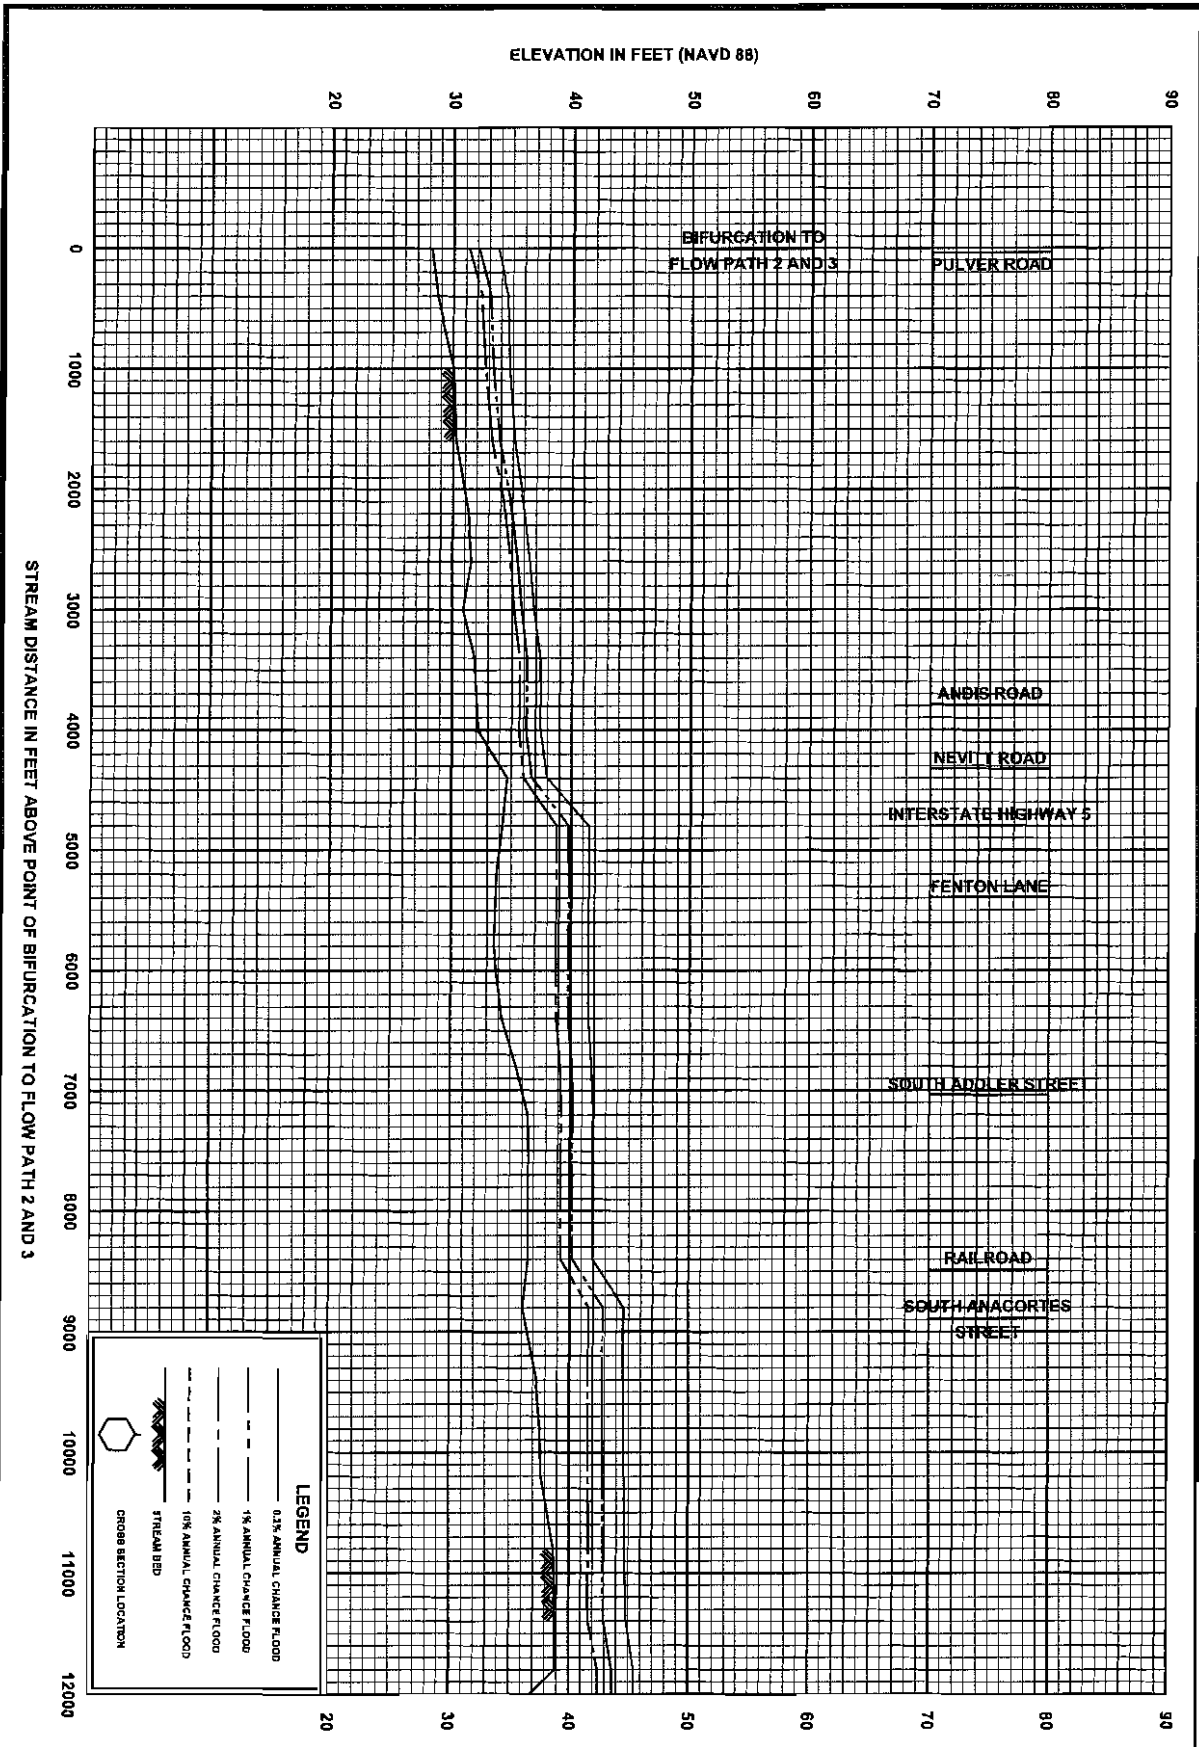

15P

**FLOOD PROFILES
SAUK RIVER**

FEDERAL EMERGENCY MANAGEMENT AGENCY
SKAGIT COUNTY, WA
AND INCORPORATED AREAS

FLOOD PROFILES

SAUK RIVER

FEDERAL EMERGENCY MANAGEMENT AGENCY
SKAGIT COUNTY, WA
 AND INCORPORATED AREAS