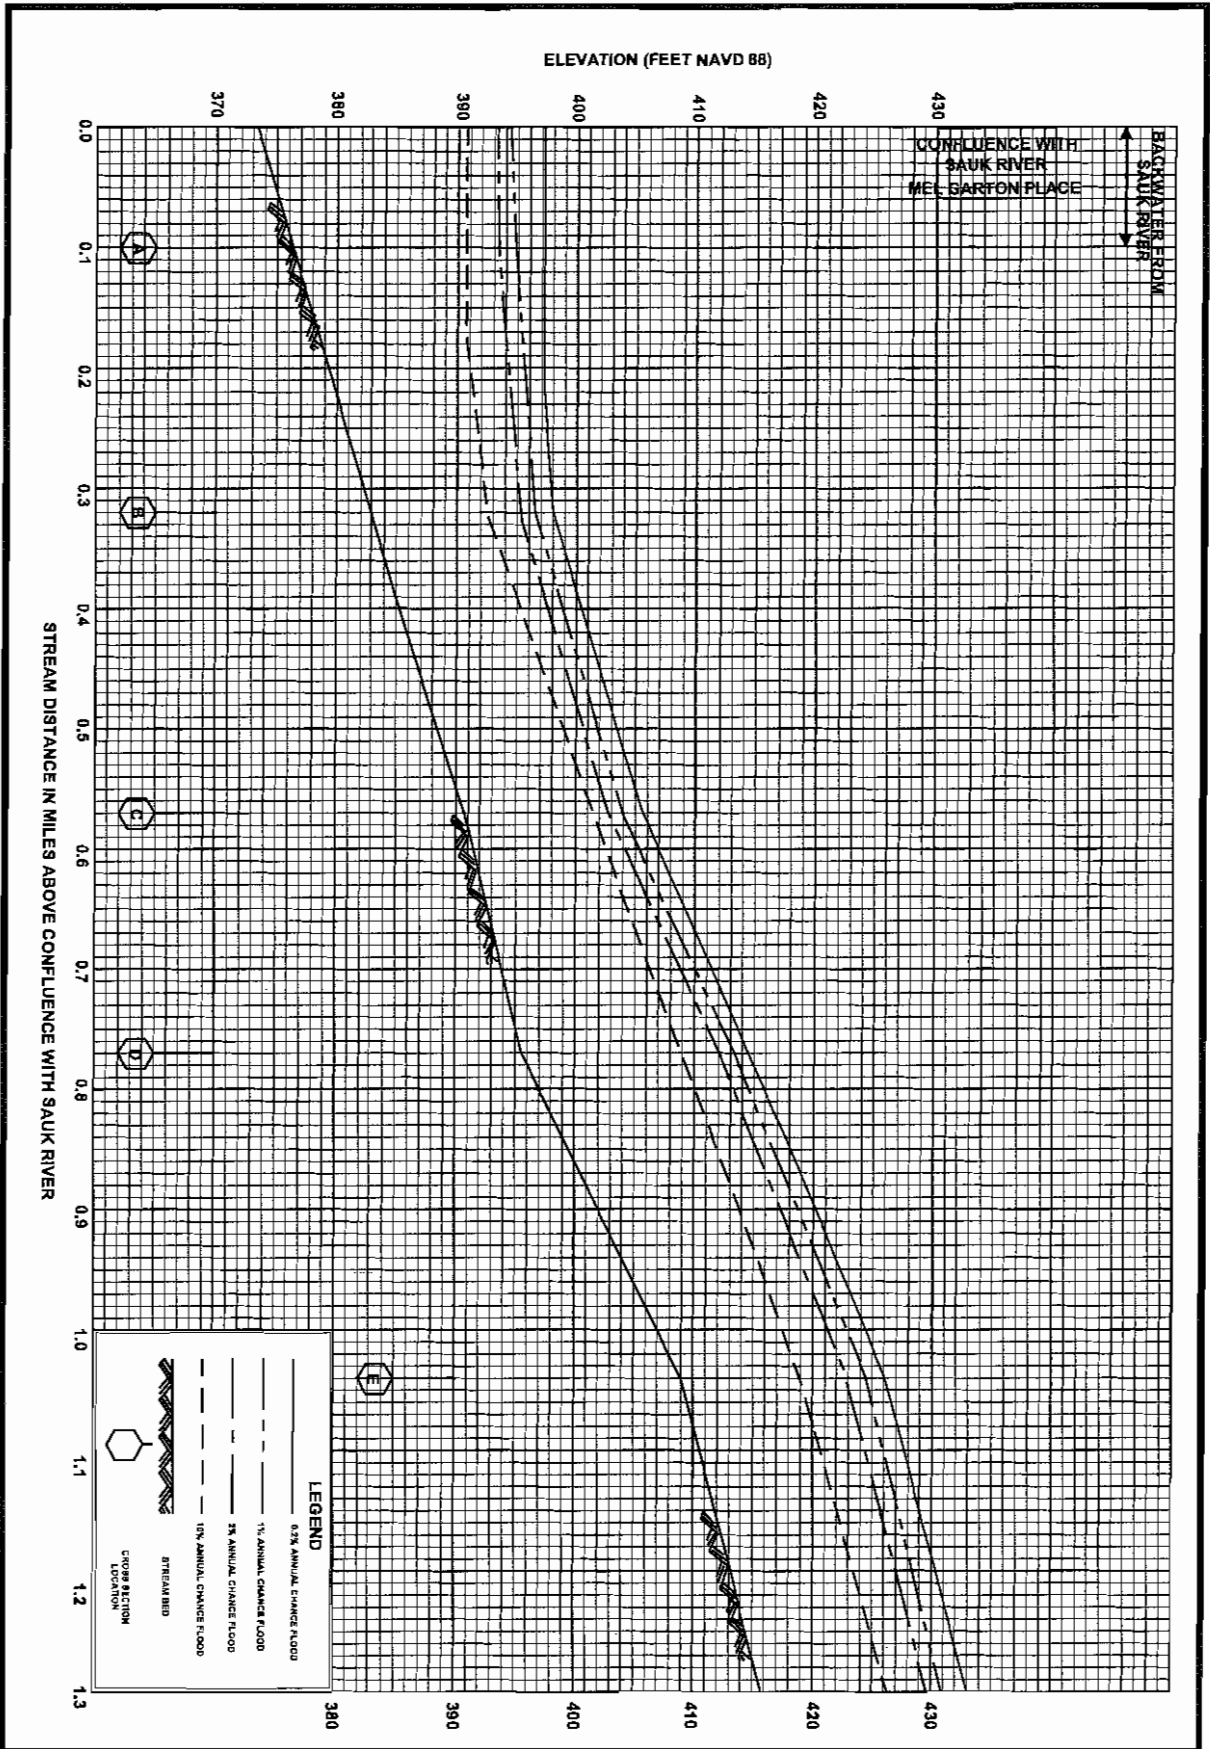

63P

FEDERAL EMERGENCY MANAGEMENT AGENCY
SKAGIT COUNTY, WA
 AND INCORPORATED AREAS

FLOOD PROFILES
SKAGIT RIVER

64P

FEDERAL EMERGENCY MANAGEMENT AGENCY
 SKAGIT COUNTY, WA
 AND INCORPORATED AREAS

FEDERAL EMERGENCY MANAGEMENT AGENCY
SKAGIT COUNTY, WA
 AND INCORPORATED AREAS