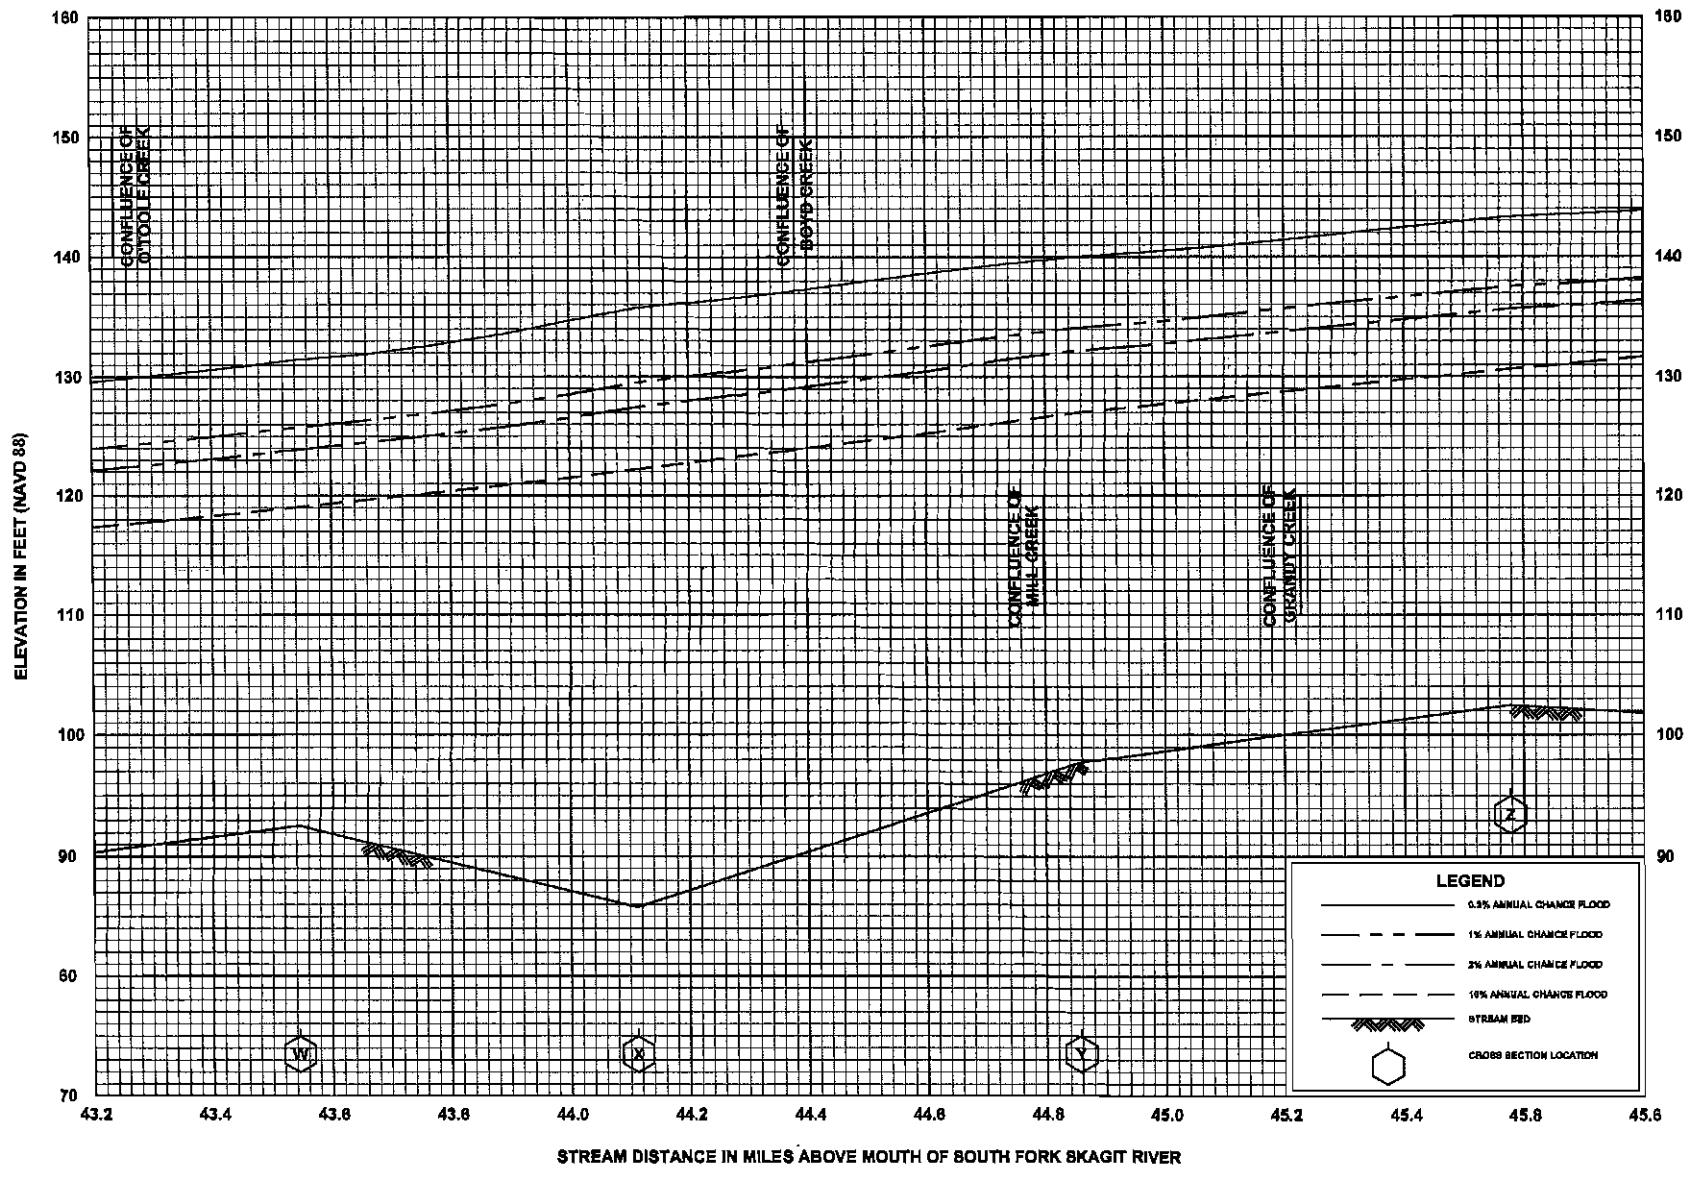

**FLOOD PROFILES
SKAGIT RIVER**

FEDERAL EMERGENCY MANAGEMENT AGENCY
SKAGIT COUNTY, WA
AND INCORPORATED AREAS