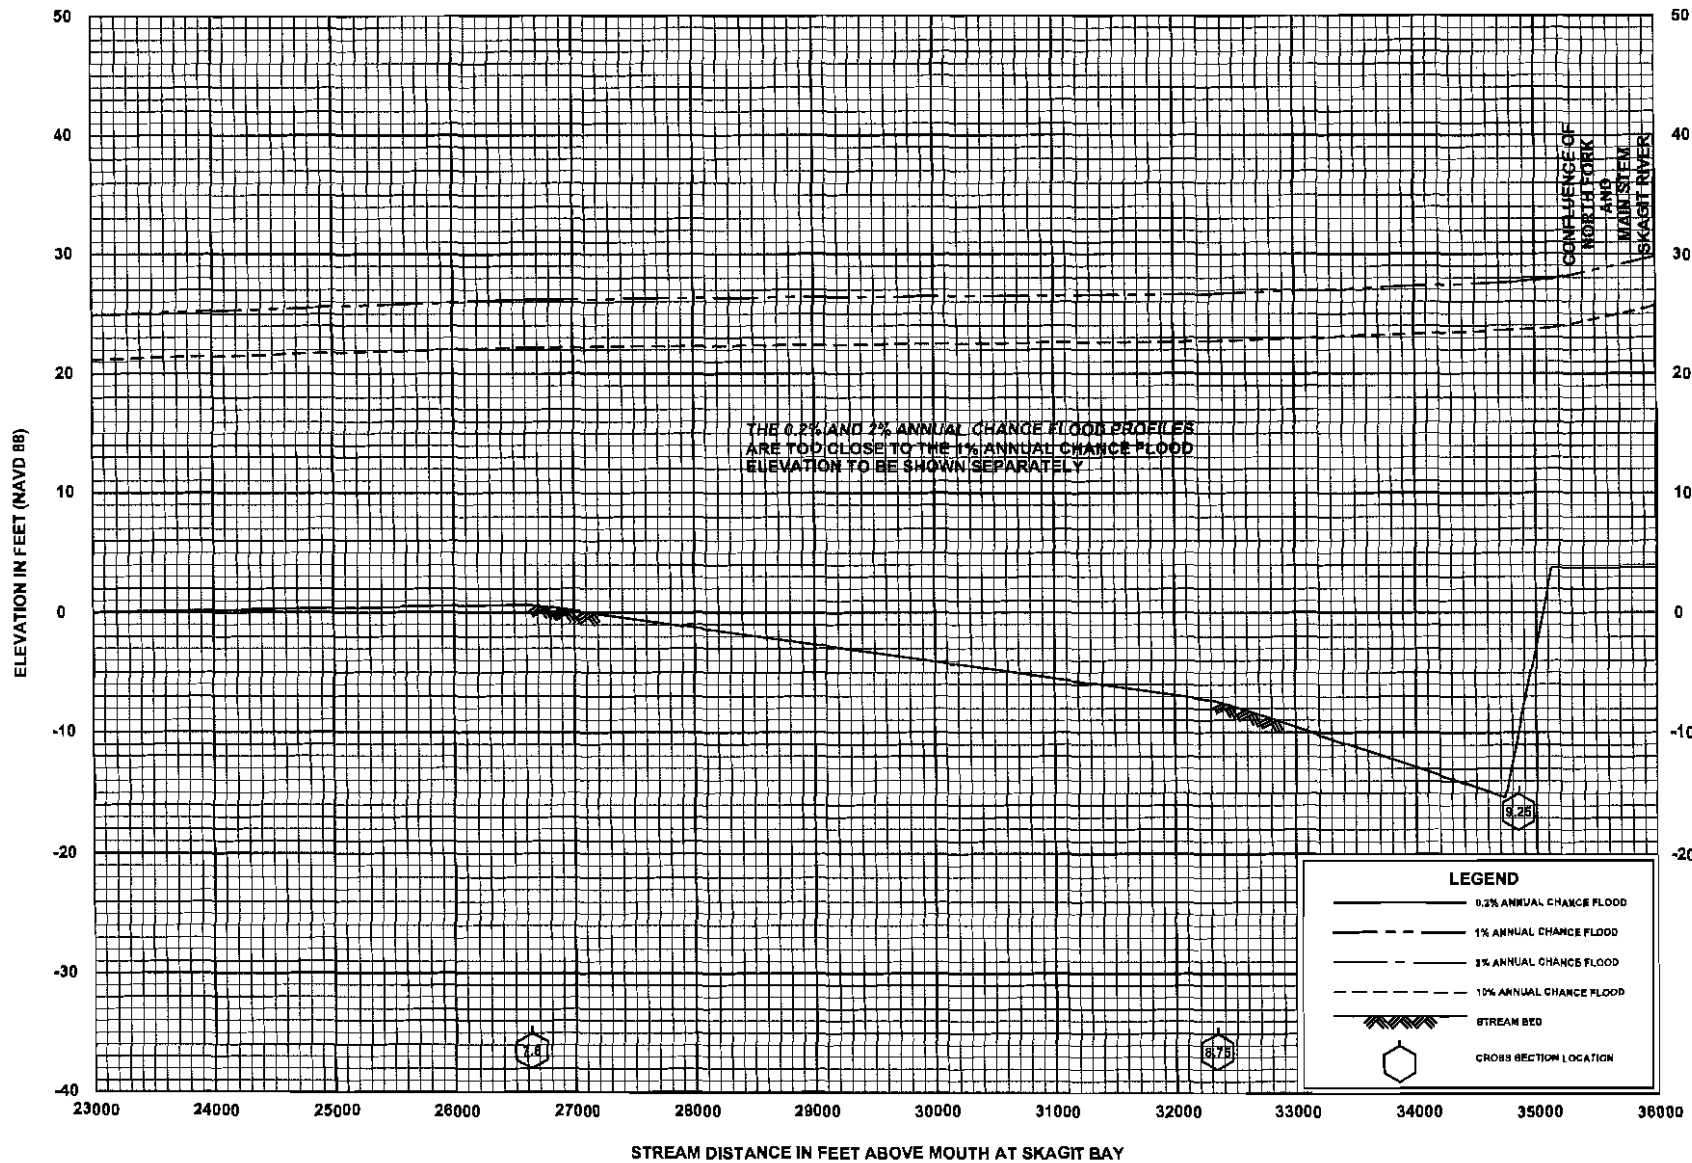

FLOOD PROFILES
SOUTH FORK SKAGIT RIVER

FEDERAL EMERGENCY MANAGEMENT AGENCY
SKAGIT COUNTY, WA
AND INCORPORATED AREAS