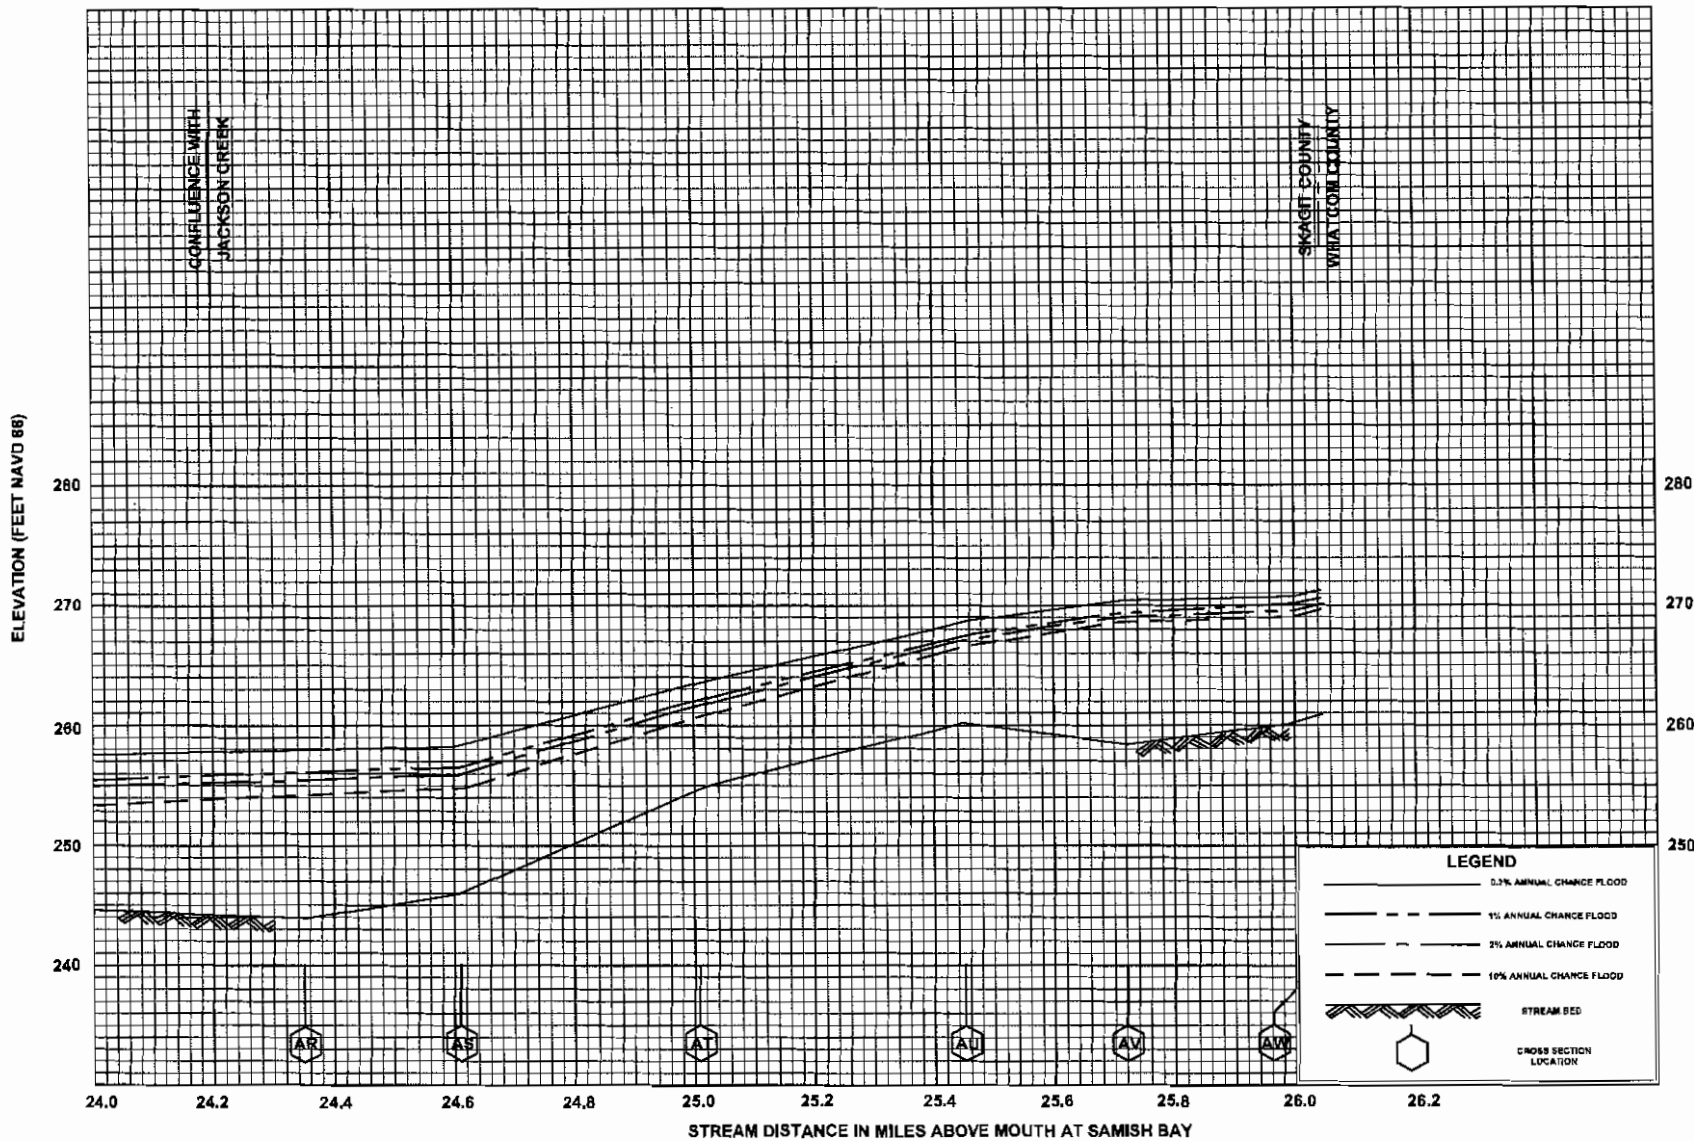

FLOOD PROFILES
SAMISH RIVER

FEDERAL EMERGENCY MANAGEMENT AGENCY
SKAGIT COUNTY, WA
AND INCORPORATED AREAS