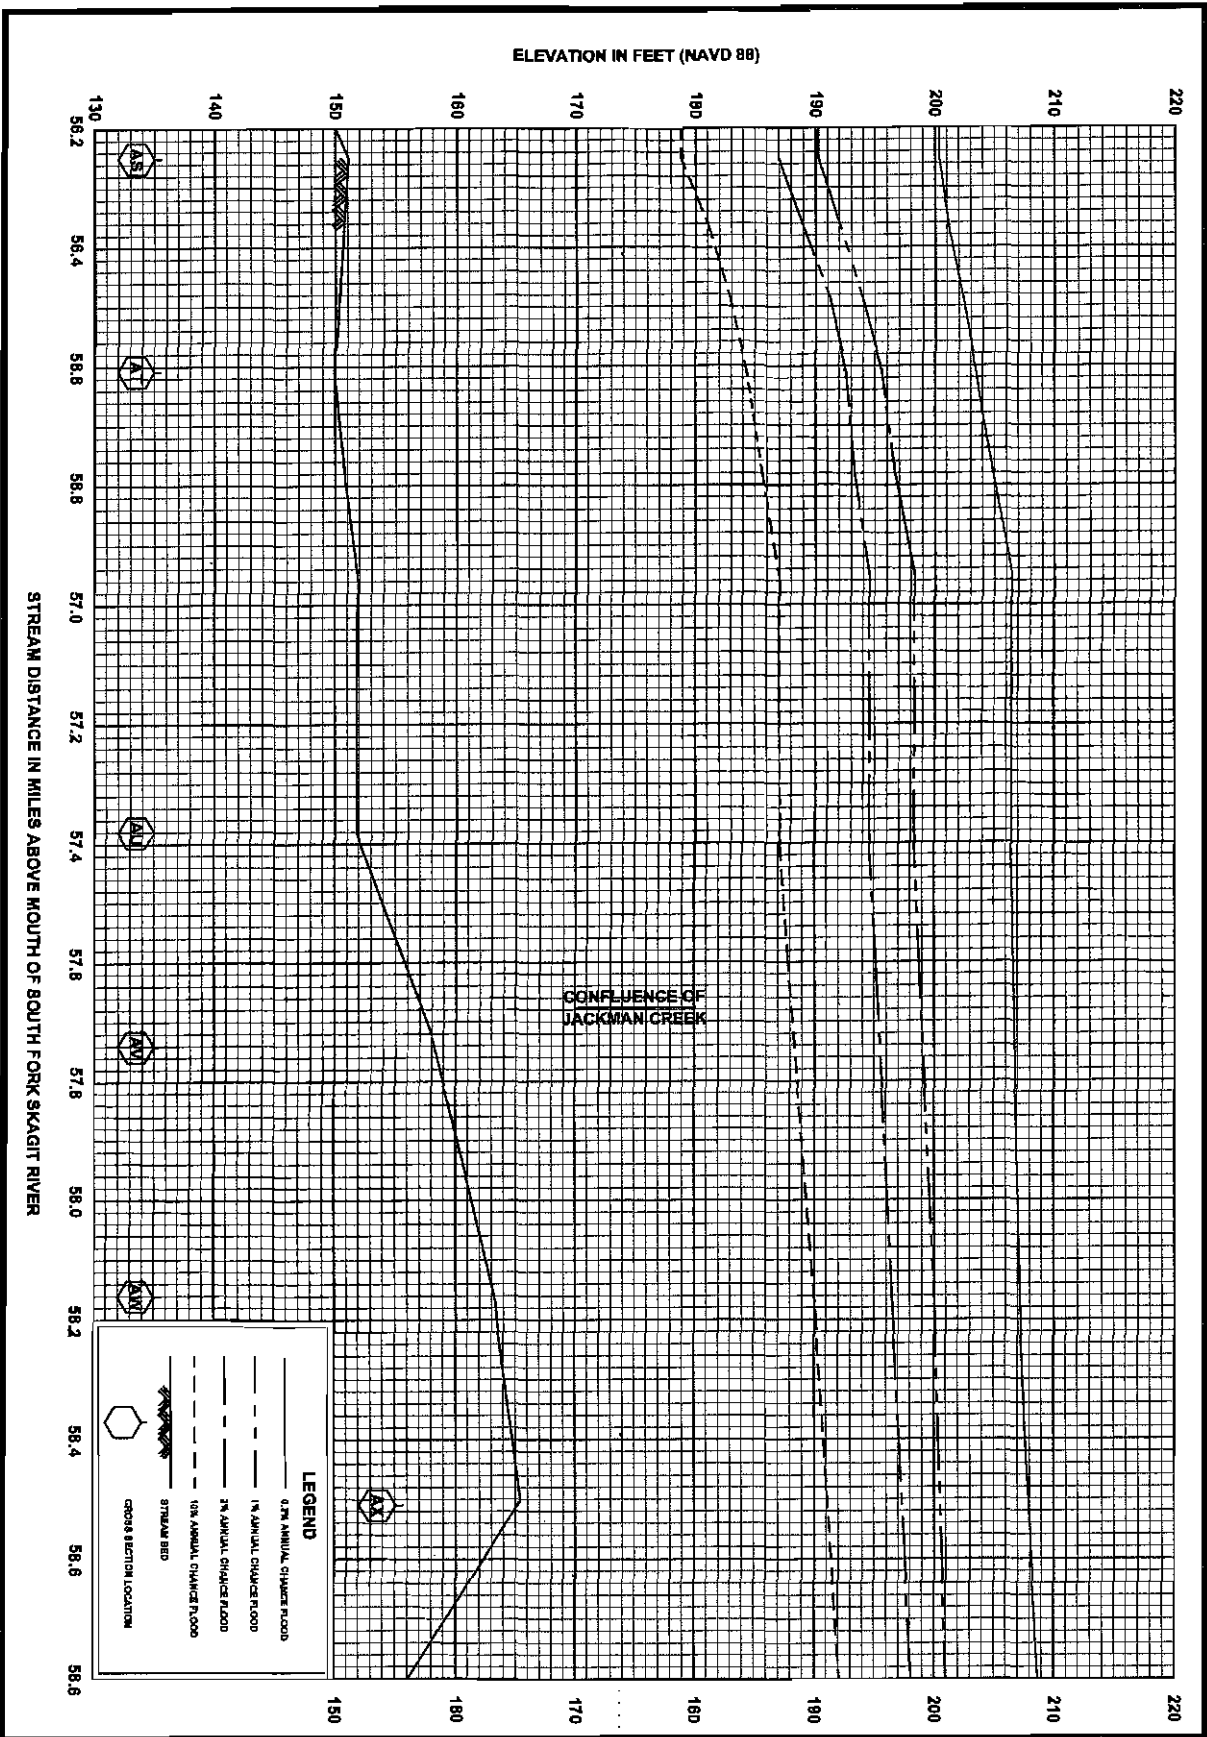

50P

FEDERAL EMERGENCY MANAGEMENT AGENCY
SKAGIT COUNTY, WA
 AND INCORPORATED AREAS

FLOOD PROFILES
SKAGIT RIVER

**FLOOD PROFILES
SKAGIT RIVER**

FEDERAL EMERGENCY MANAGEMENT AGENCY
SKAGIT COUNTY, WA
AND INCORPORATED AREAS