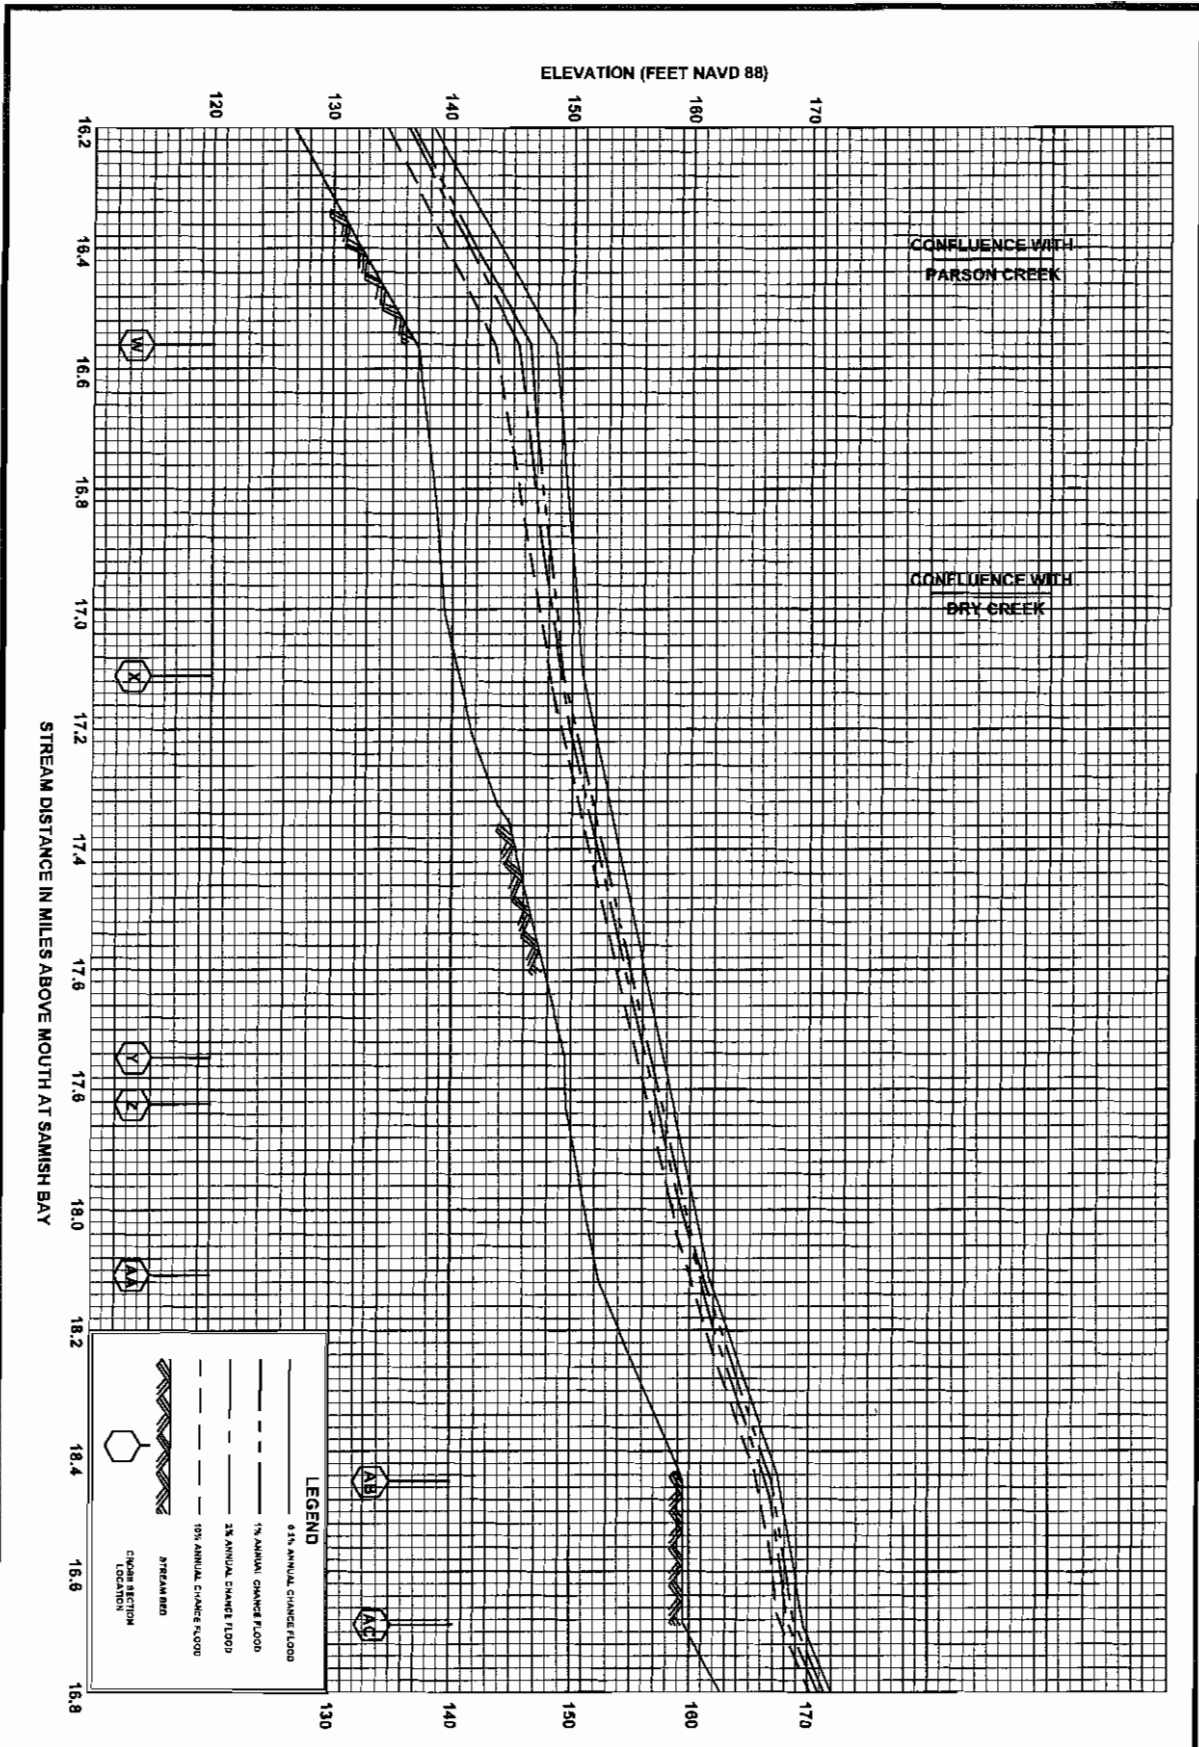

05P

FEDERAL EMERGENCY MANAGEMENT AGENCY
SKAGIT COUNTY, WA
 AND INCORPORATED AREAS

FLOOD PROFILES
SAMISH RIVER

08P

FEDERAL EMERGENCY MANAGEMENT AGENCY
SKAGIT COUNTY, WA
 AND INCORPORATED AREAS

FLOOD PROFILES
SAMISH RIVER