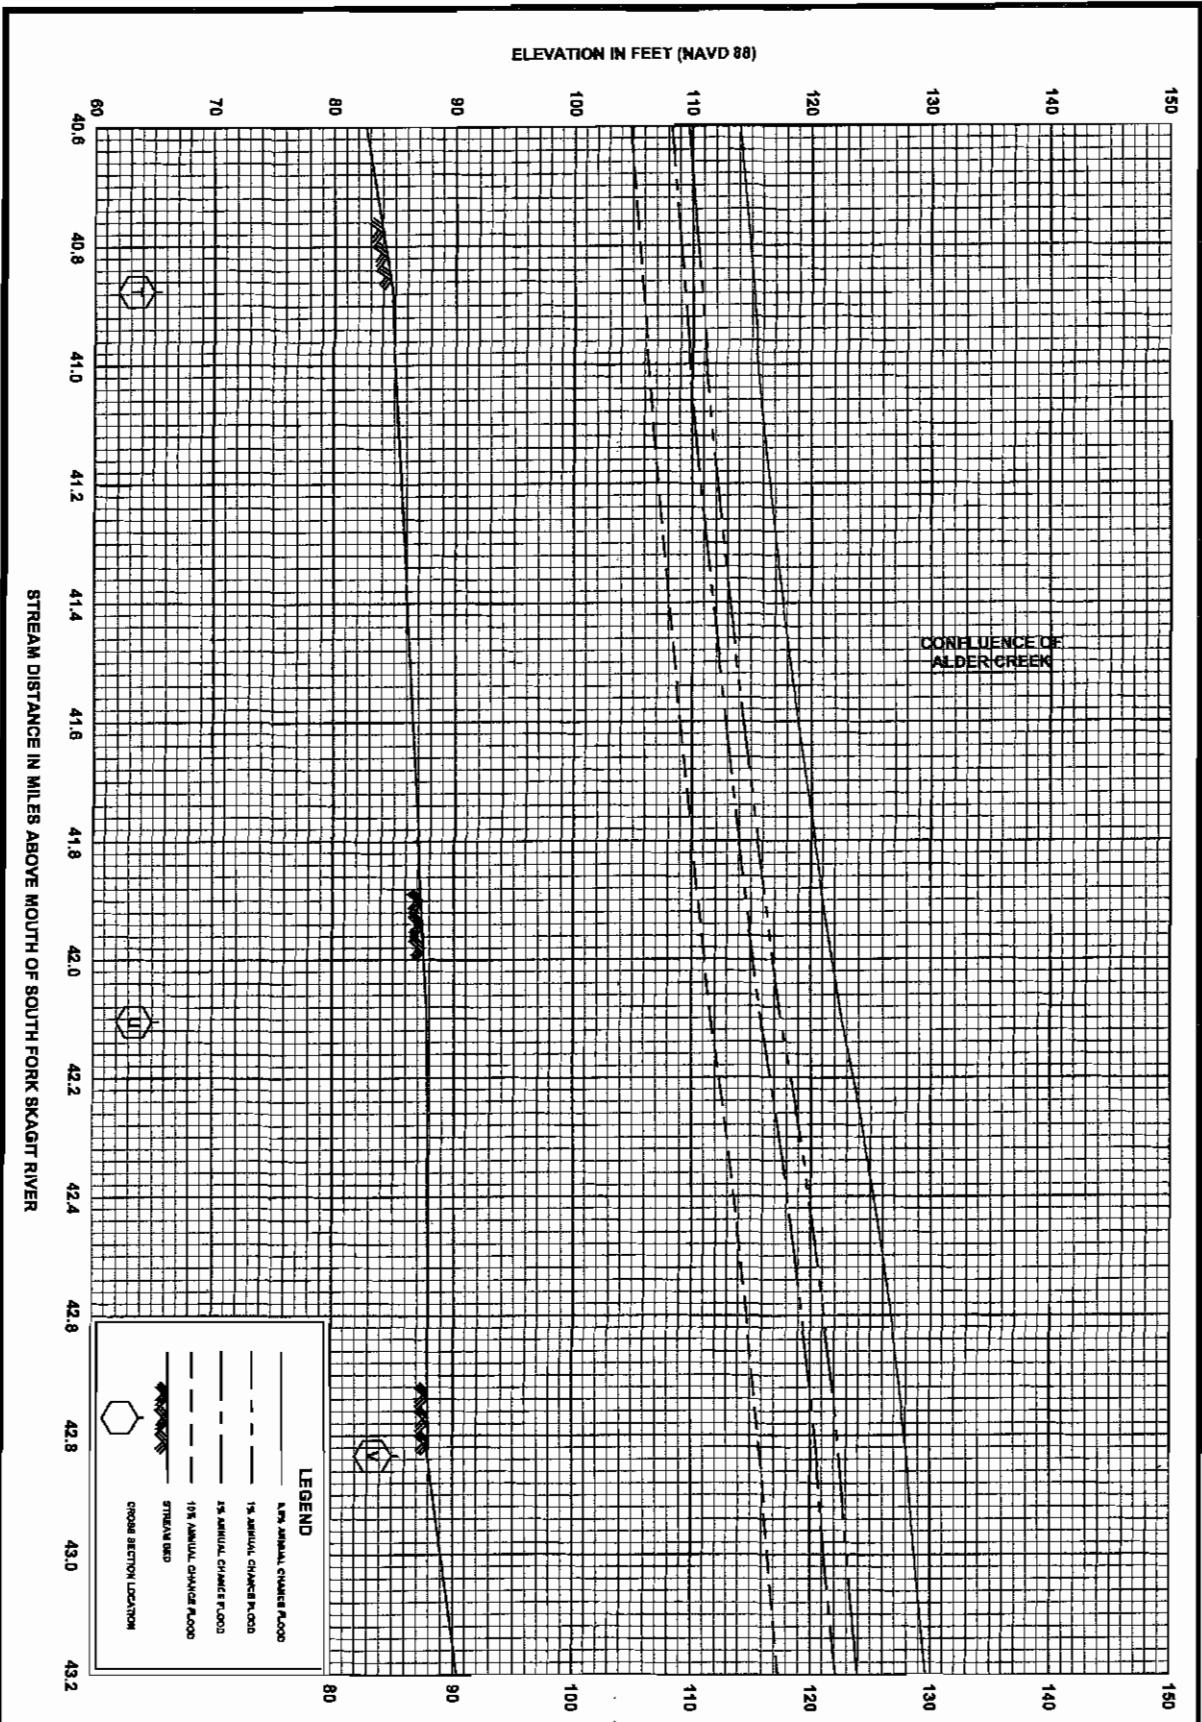

FEDERAL EMERGENCY MANAGEMENT AGENCY
SKAGIT COUNTY, WA
AND INCORPORATED AREAS

FLOOD PROFILES
SKAGIT RIVER

47P