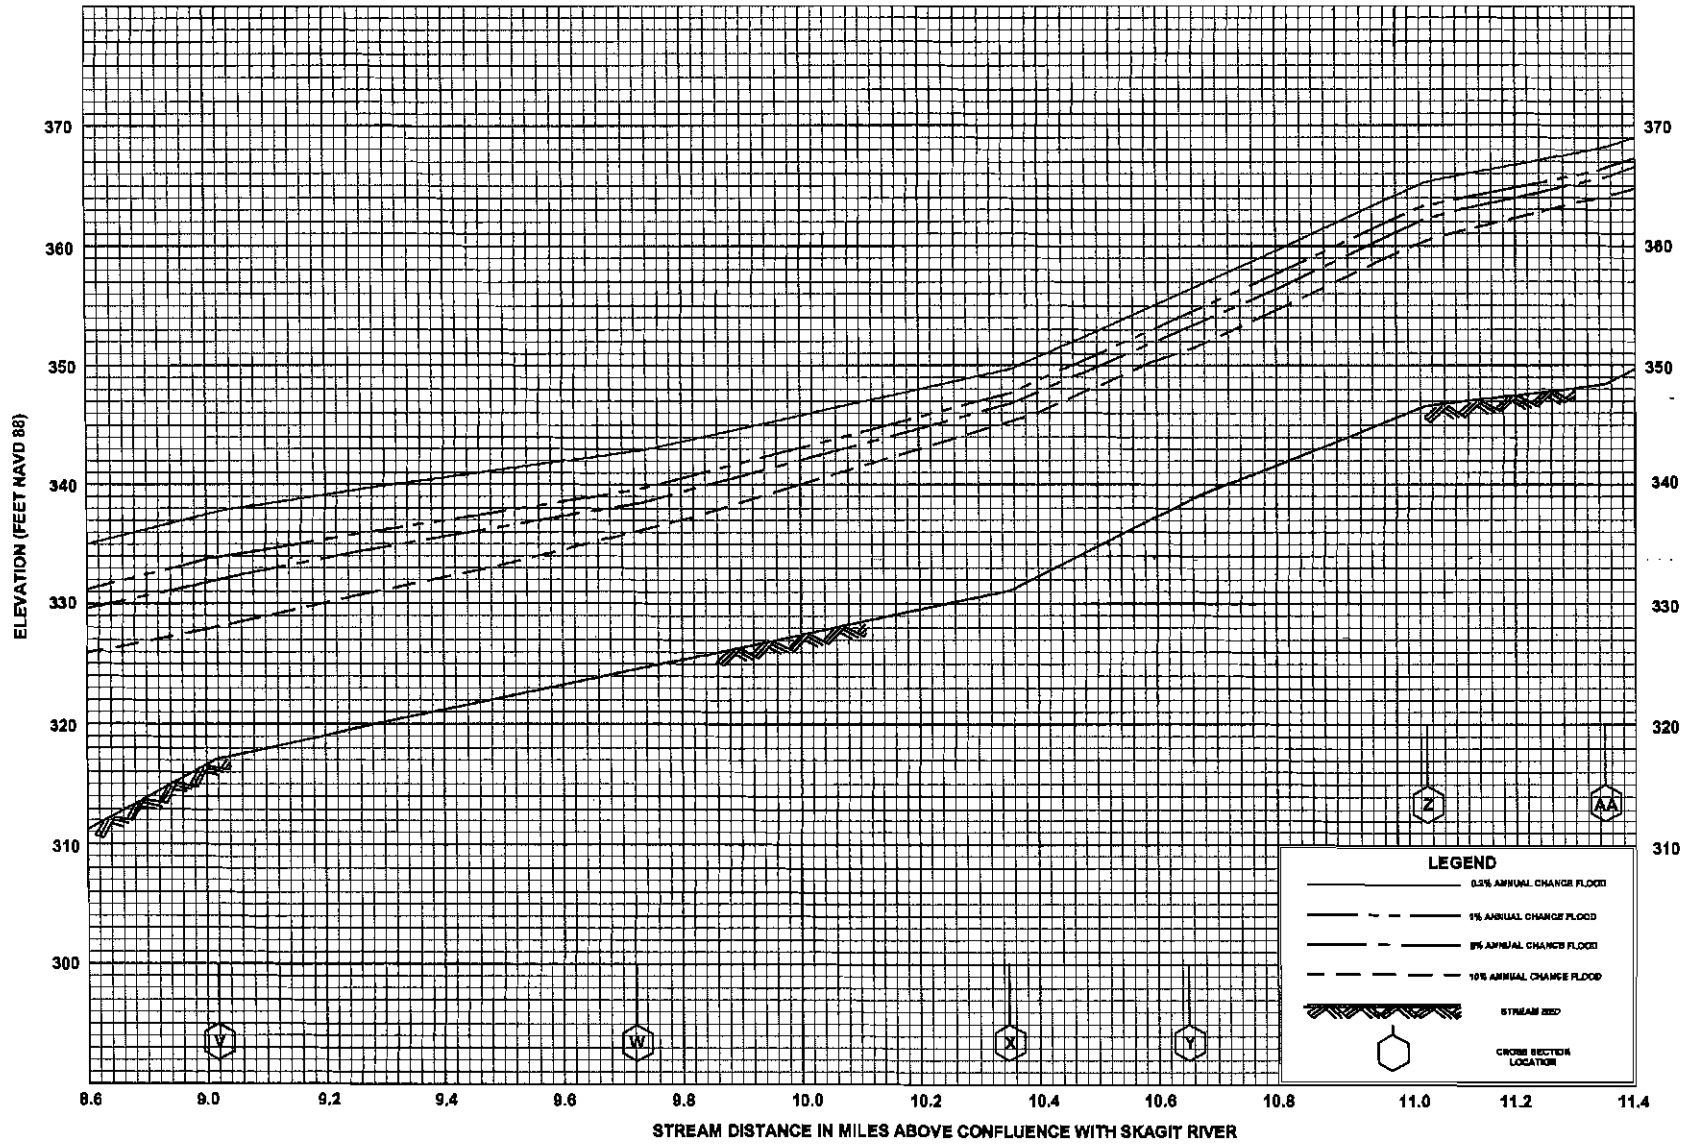

**FLOOD PROFILES
SAUK RIVER**

FEDERAL EMERGENCY MANAGEMENT AGENCY
SKAGIT COUNTY, WA
AND INCORPORATED AREAS