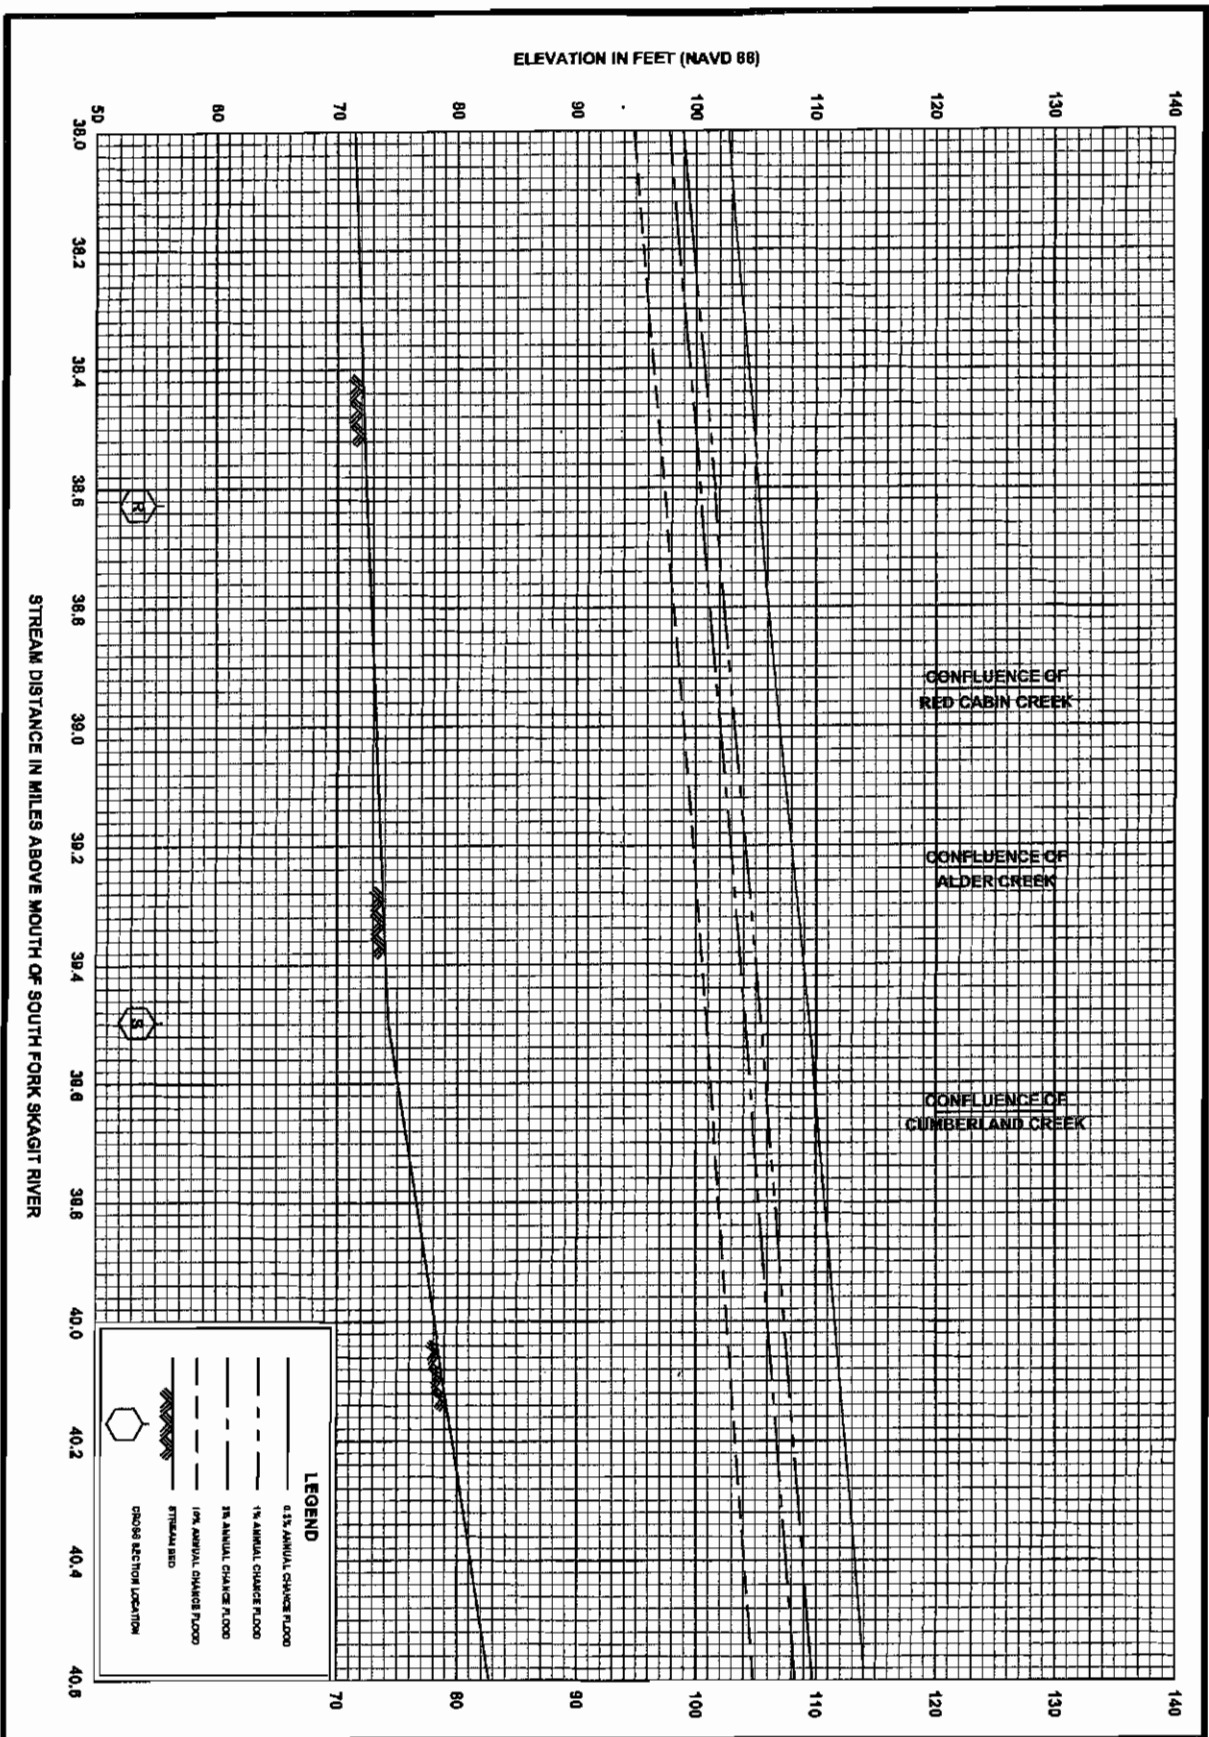

**FLOOD PROFILES
SKAGIT RIVER**

FEDERAL EMERGENCY MANAGEMENT AGENCY
SKAGIT COUNTY, WA
AND INCORPORATED AREAS

FLOOD PROFILES
SKAGIT RIVER

FEDERAL EMERGENCY MANAGEMENT AGENCY
SKAGIT COUNTY, WA
AND INCORPORATED AREAS