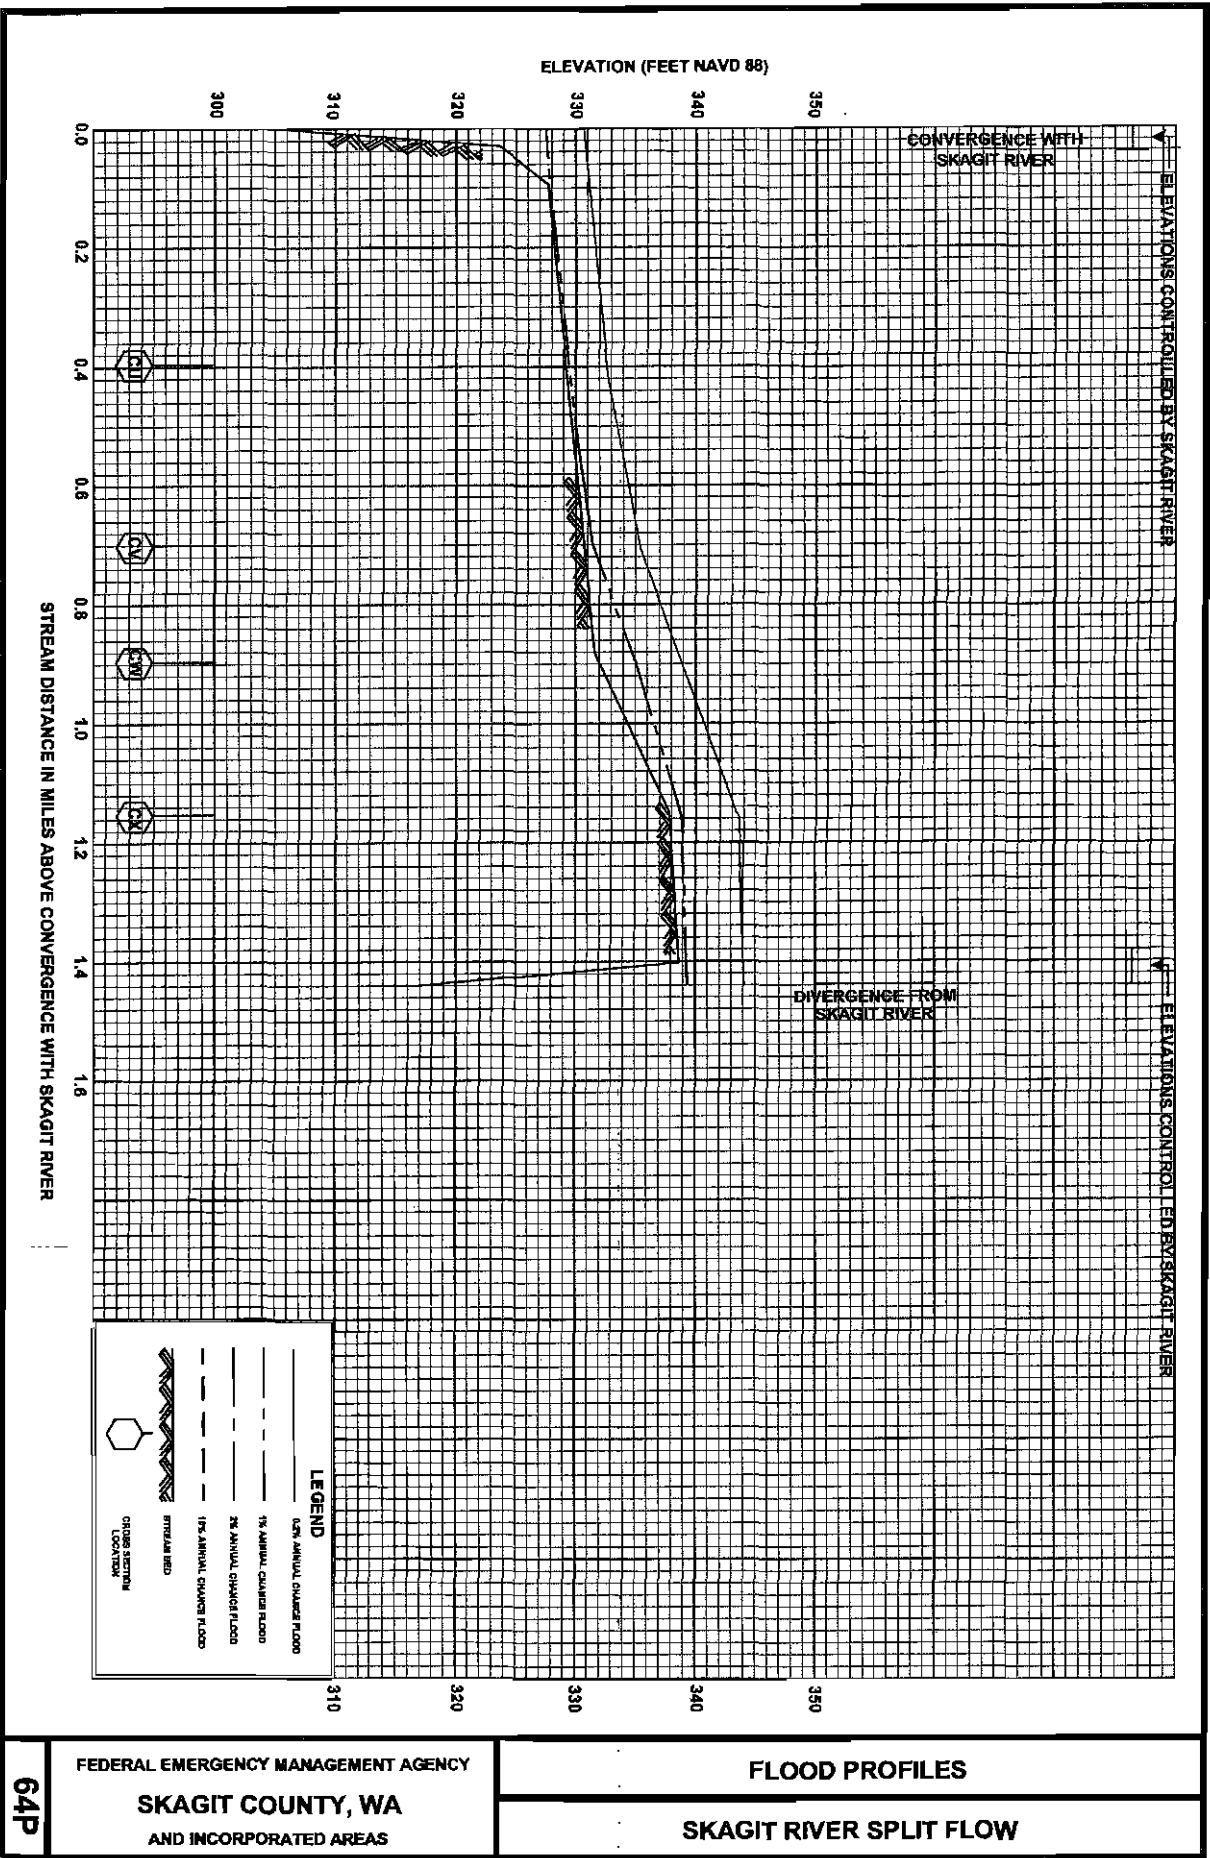

64P

FEDERAL EMERGENCY MANAGEMENT AGENCY
SKAGIT COUNTY, WA
AND INCORPORATED AREAS