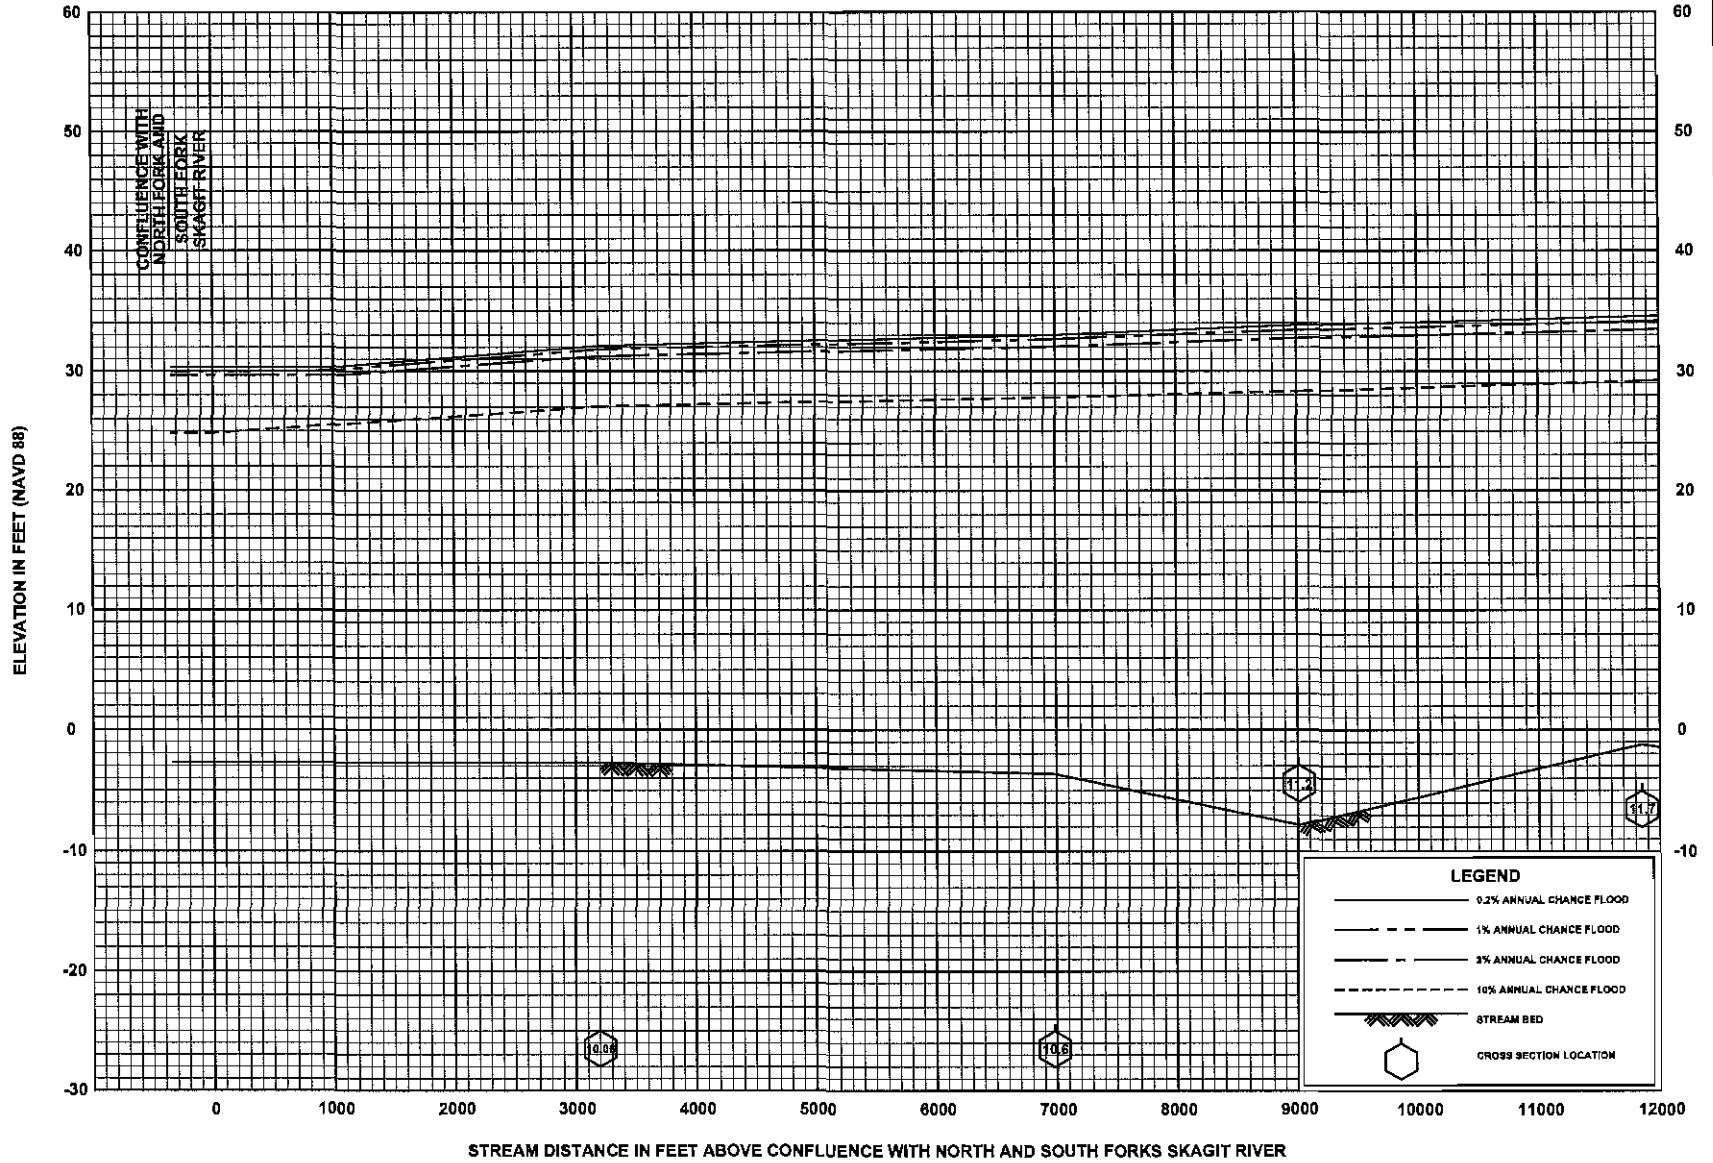

FLOOD PROFILES
NORTH FORK SKAGIT RIVER

FEDERAL EMERGENCY MANAGEMENT AGENCY
SKAGIT COUNTY, WA
 AND INCORPORATED AREAS

FLOOD PROFILES
SOUTH FORK SKAGIT RIVER

32P

FLOOD PROFILES
SOUTH FORK SKAGIT RIVER

FEDERAL EMERGENCY MANAGEMENT AGENCY
SKAGIT COUNTY, WA
AND INCORPORATED AREAS