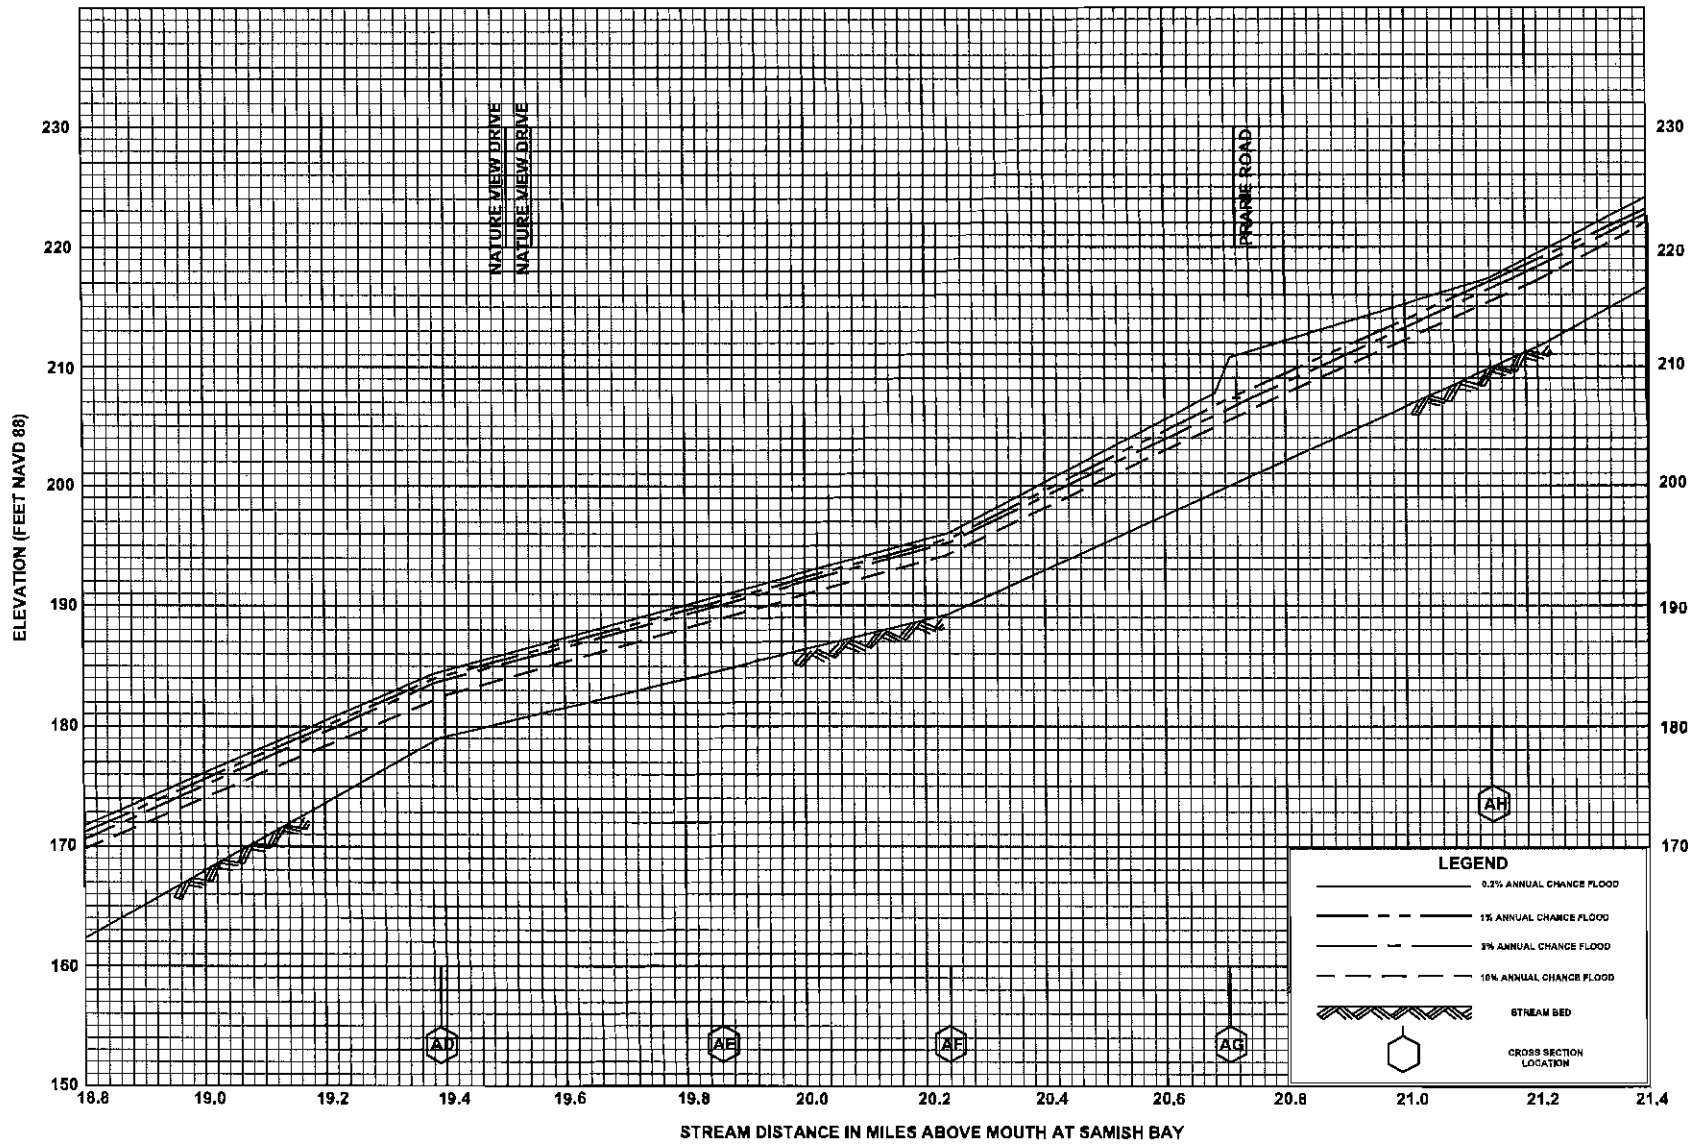

FLOOD PROFILES
SAMISH RIVER

FEDERAL EMERGENCY MANAGEMENT AGENCY
SKAGIT COUNTY, WA
AND INCORPORATED AREAS