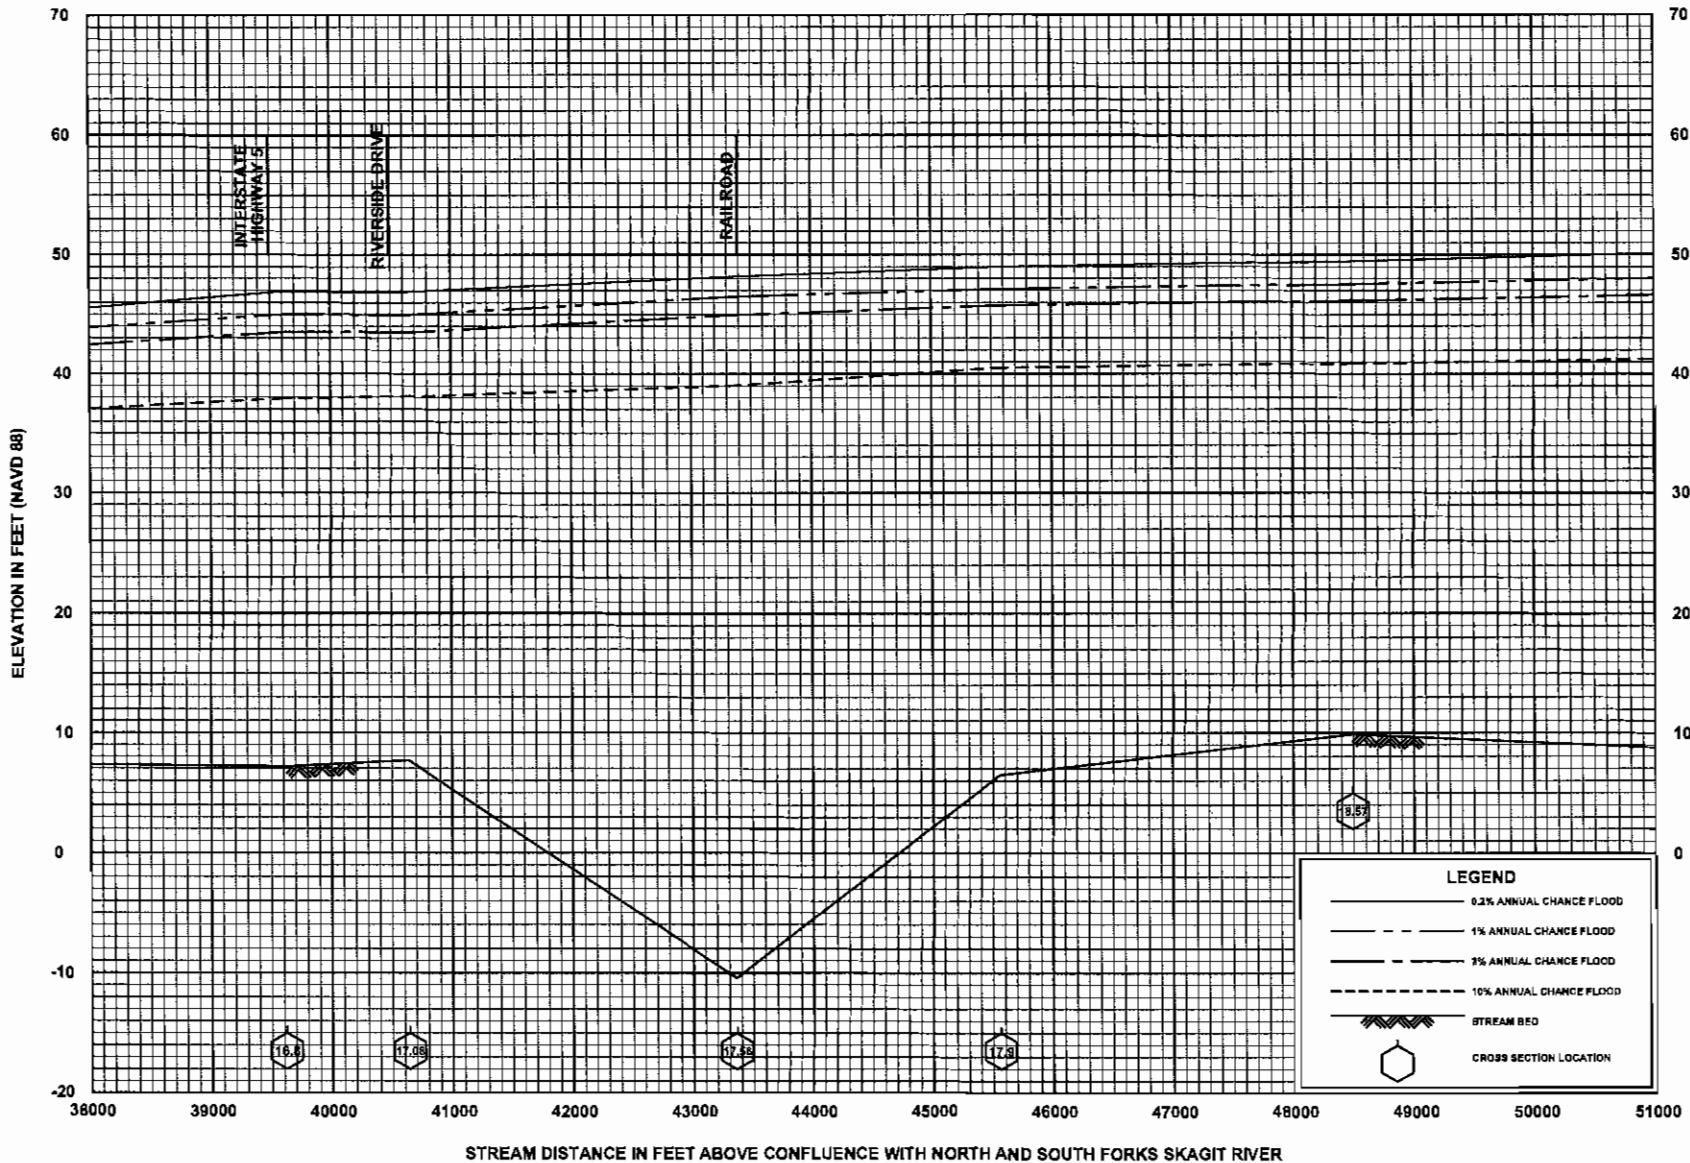

FLOOD PROFILES

SKAGIT RIVER MAIN STEM

FEDERAL EMERGENCY MANAGEMENT AGENCY

SKAGIT COUNTY, WA
AND INCORPORATED AREAS