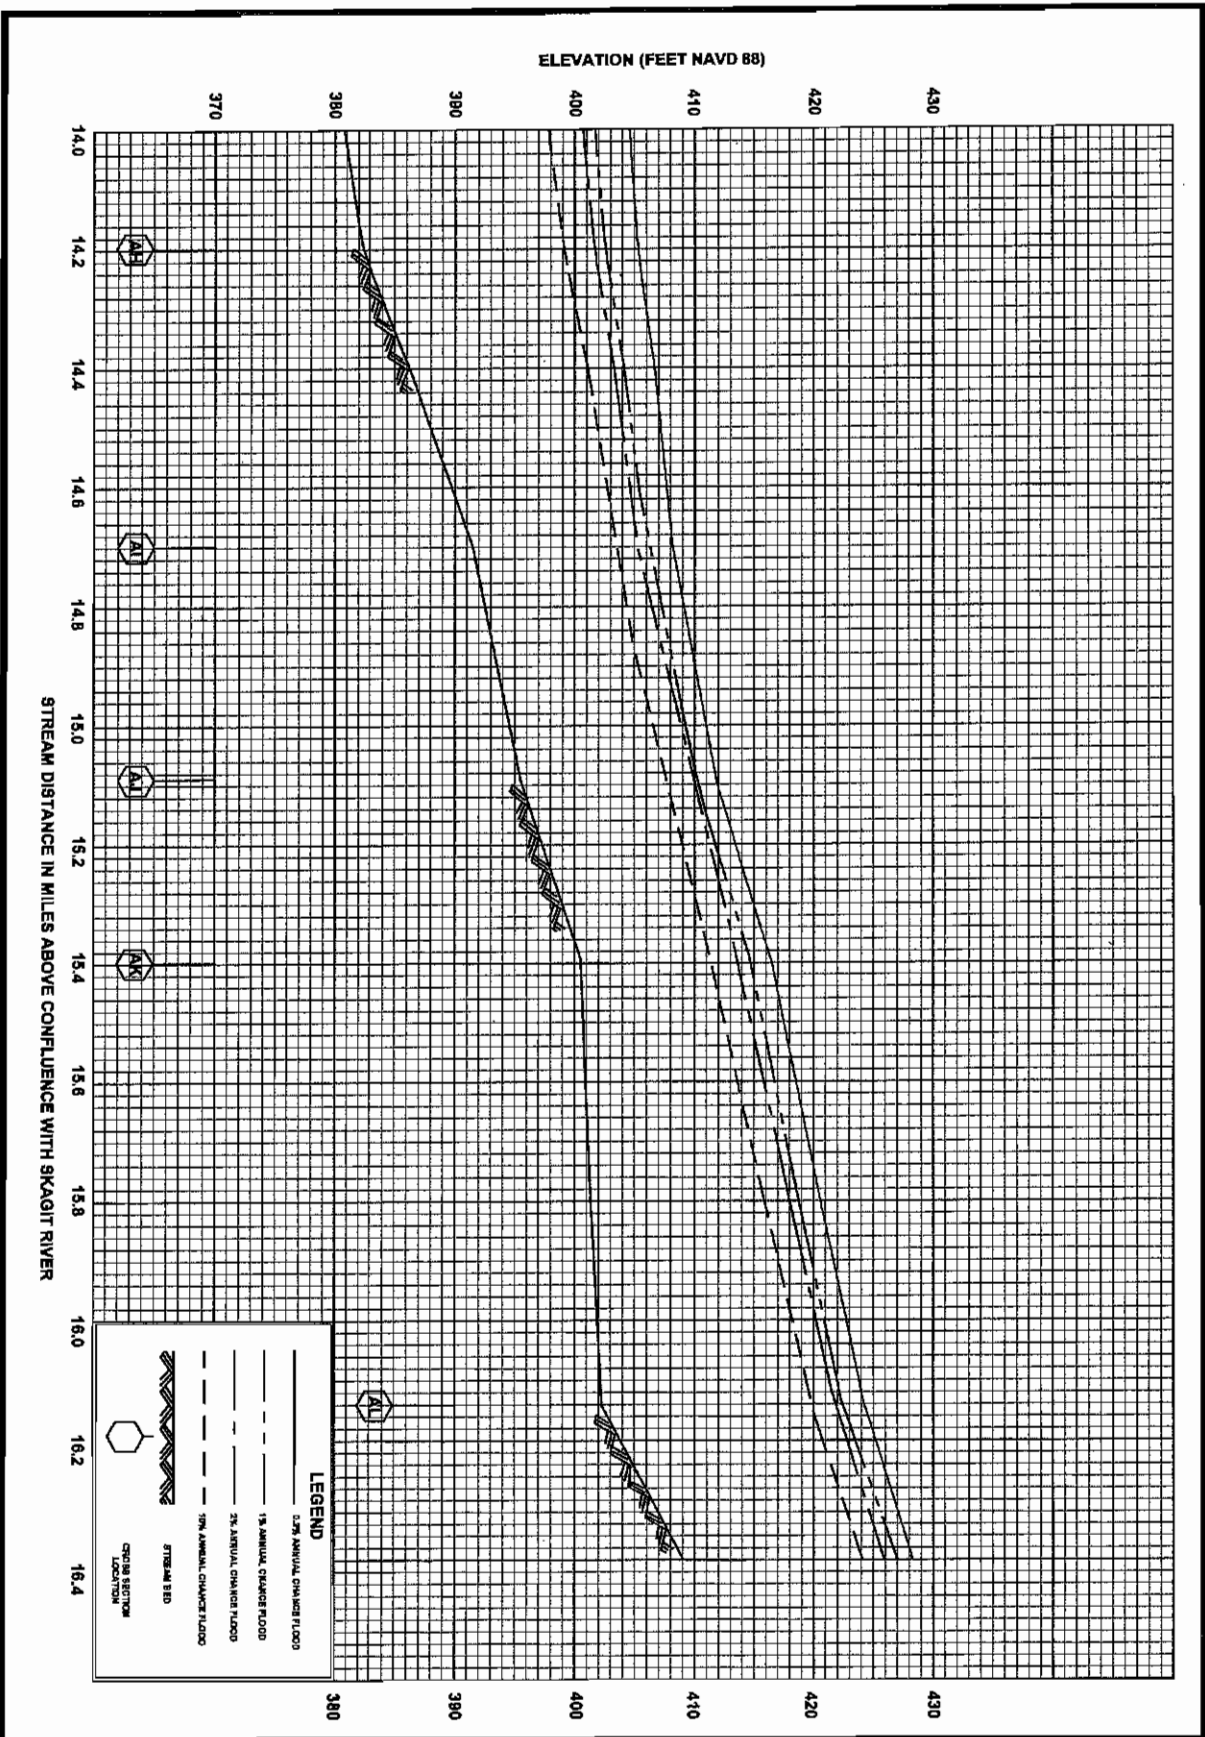

15P

**FLOOD PROFILES
SAUK RIVER**

FEDERAL EMERGENCY MANAGEMENT AGENCY
SKAGIT COUNTY, WA
AND INCORPORATED AREAS

FLOOD PROFILES

SAUK RIVER

FEDERAL EMERGENCY MANAGEMENT AGENCY
SKAGIT COUNTY, WA
 AND INCORPORATED AREAS