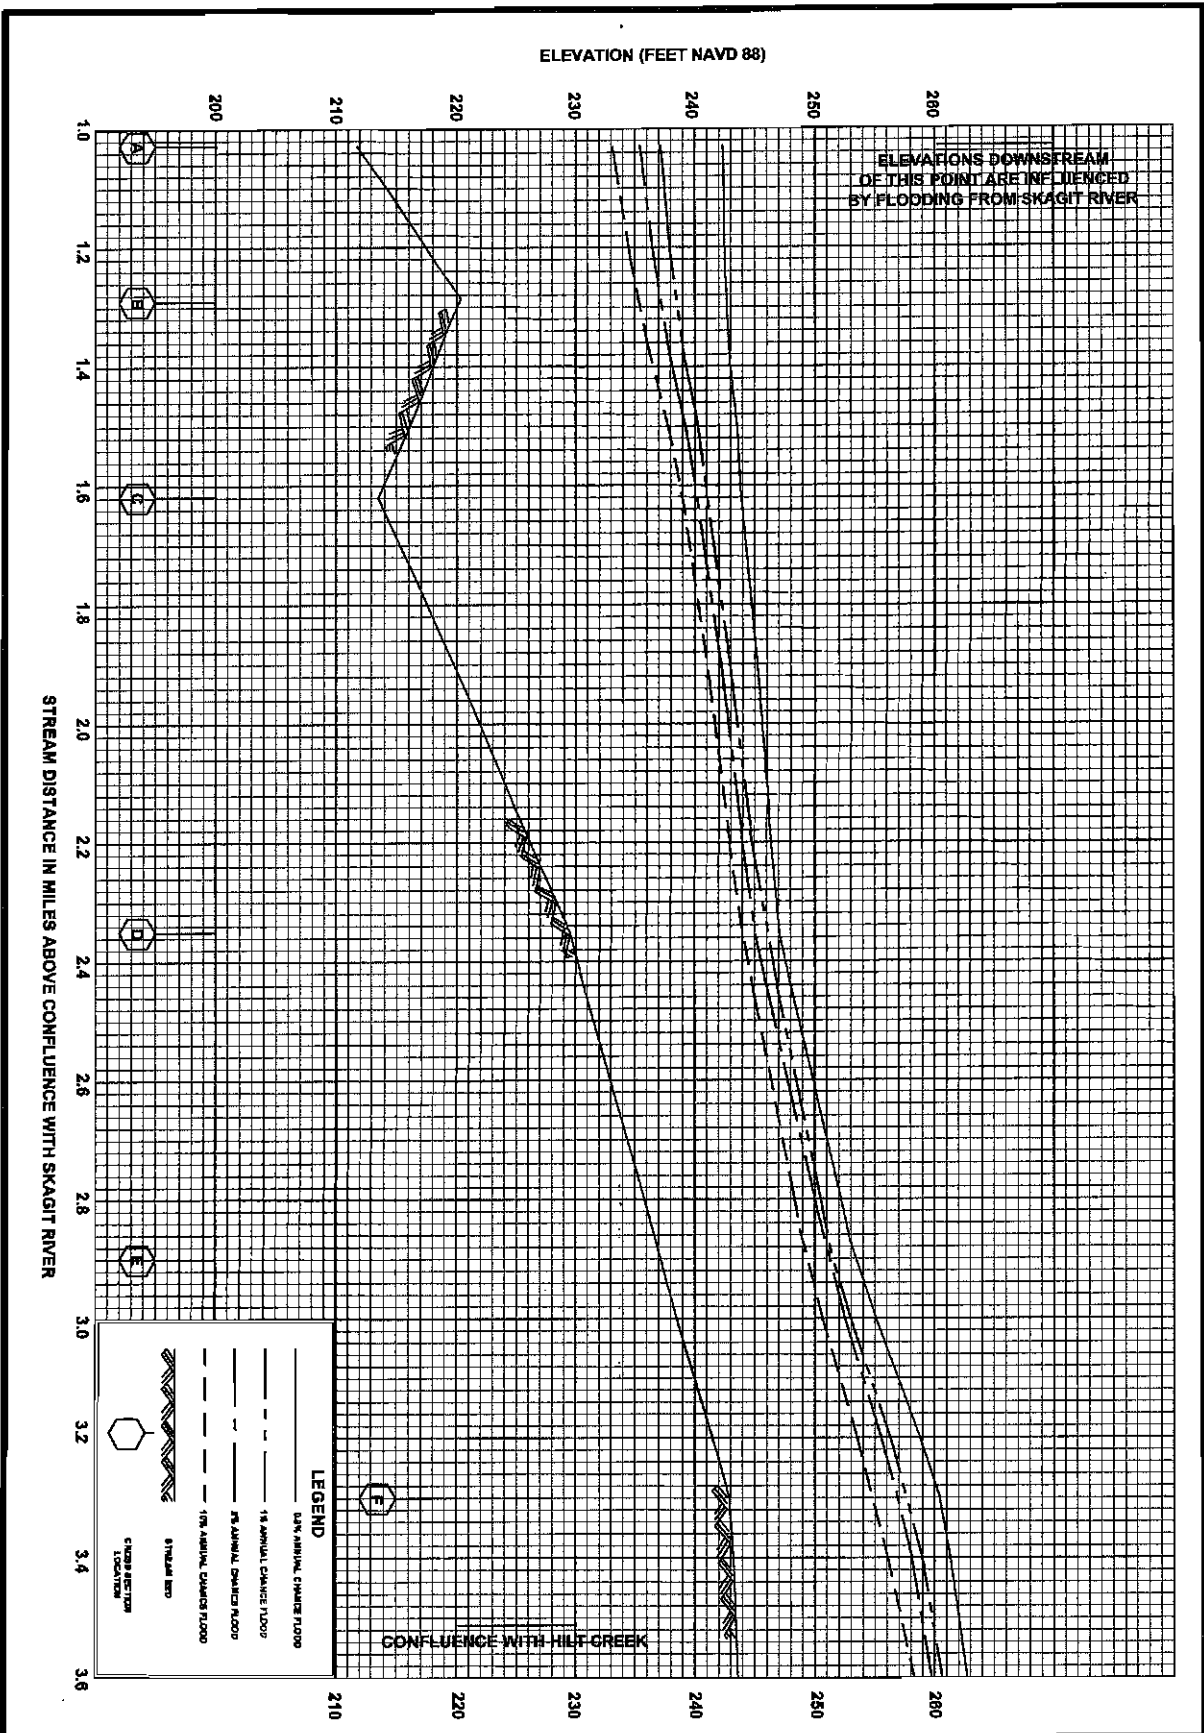

09P

FLOOD PROFILES
SAMISH RIVER

FEDERAL EMERGENCY MANAGEMENT AGENCY
SKAGIT COUNTY, WA
AND INCORPORATED AREAS

FLOOD PROFILES
SAMISH RIVER

FEDERAL EMERGENCY MANAGEMENT AGENCY
SKAGIT COUNTY, WA
AND INCORPORATED AREAS