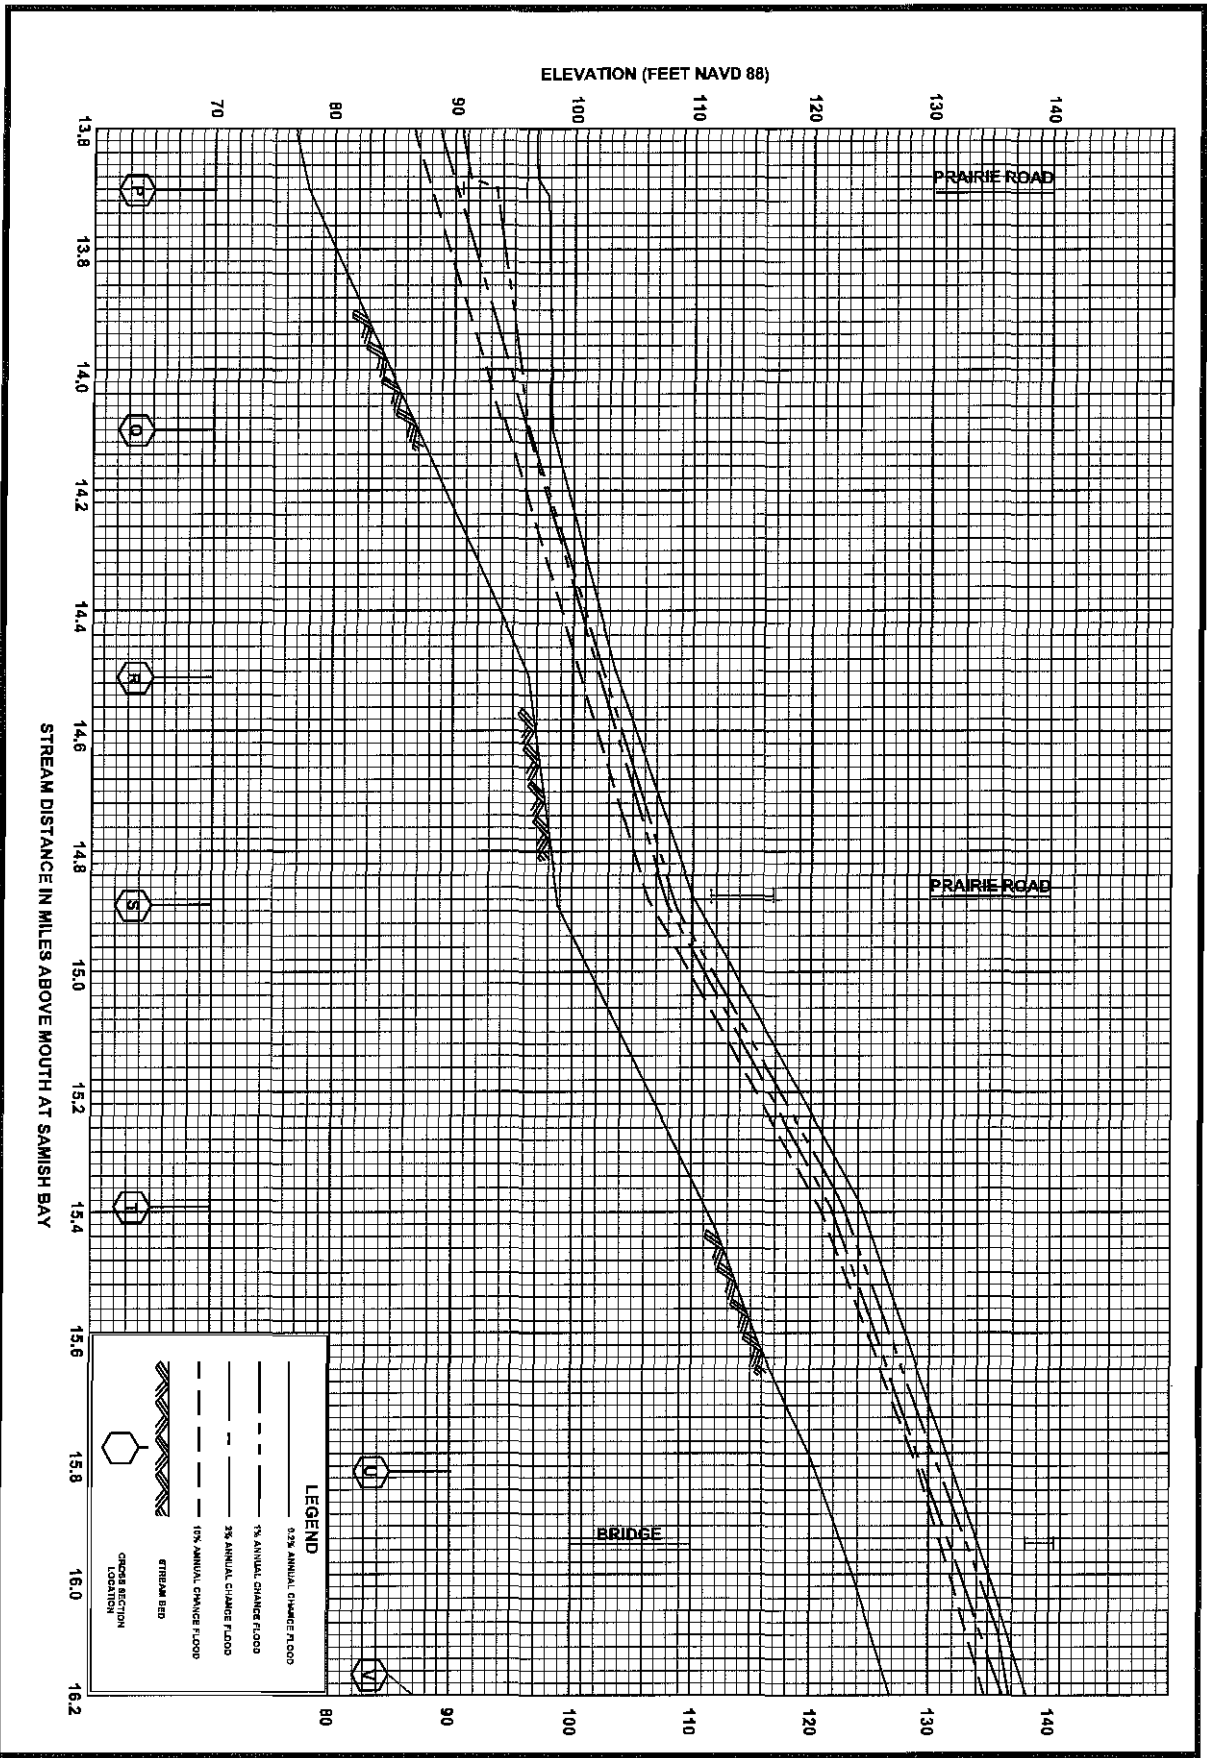

FEDERAL EMERGENCY MANAGEMENT AGENCY
SKAGIT COUNTY, WA
AND INCORPORATED AREAS

FLOOD PROFILES
SAMISH RIVER

08P