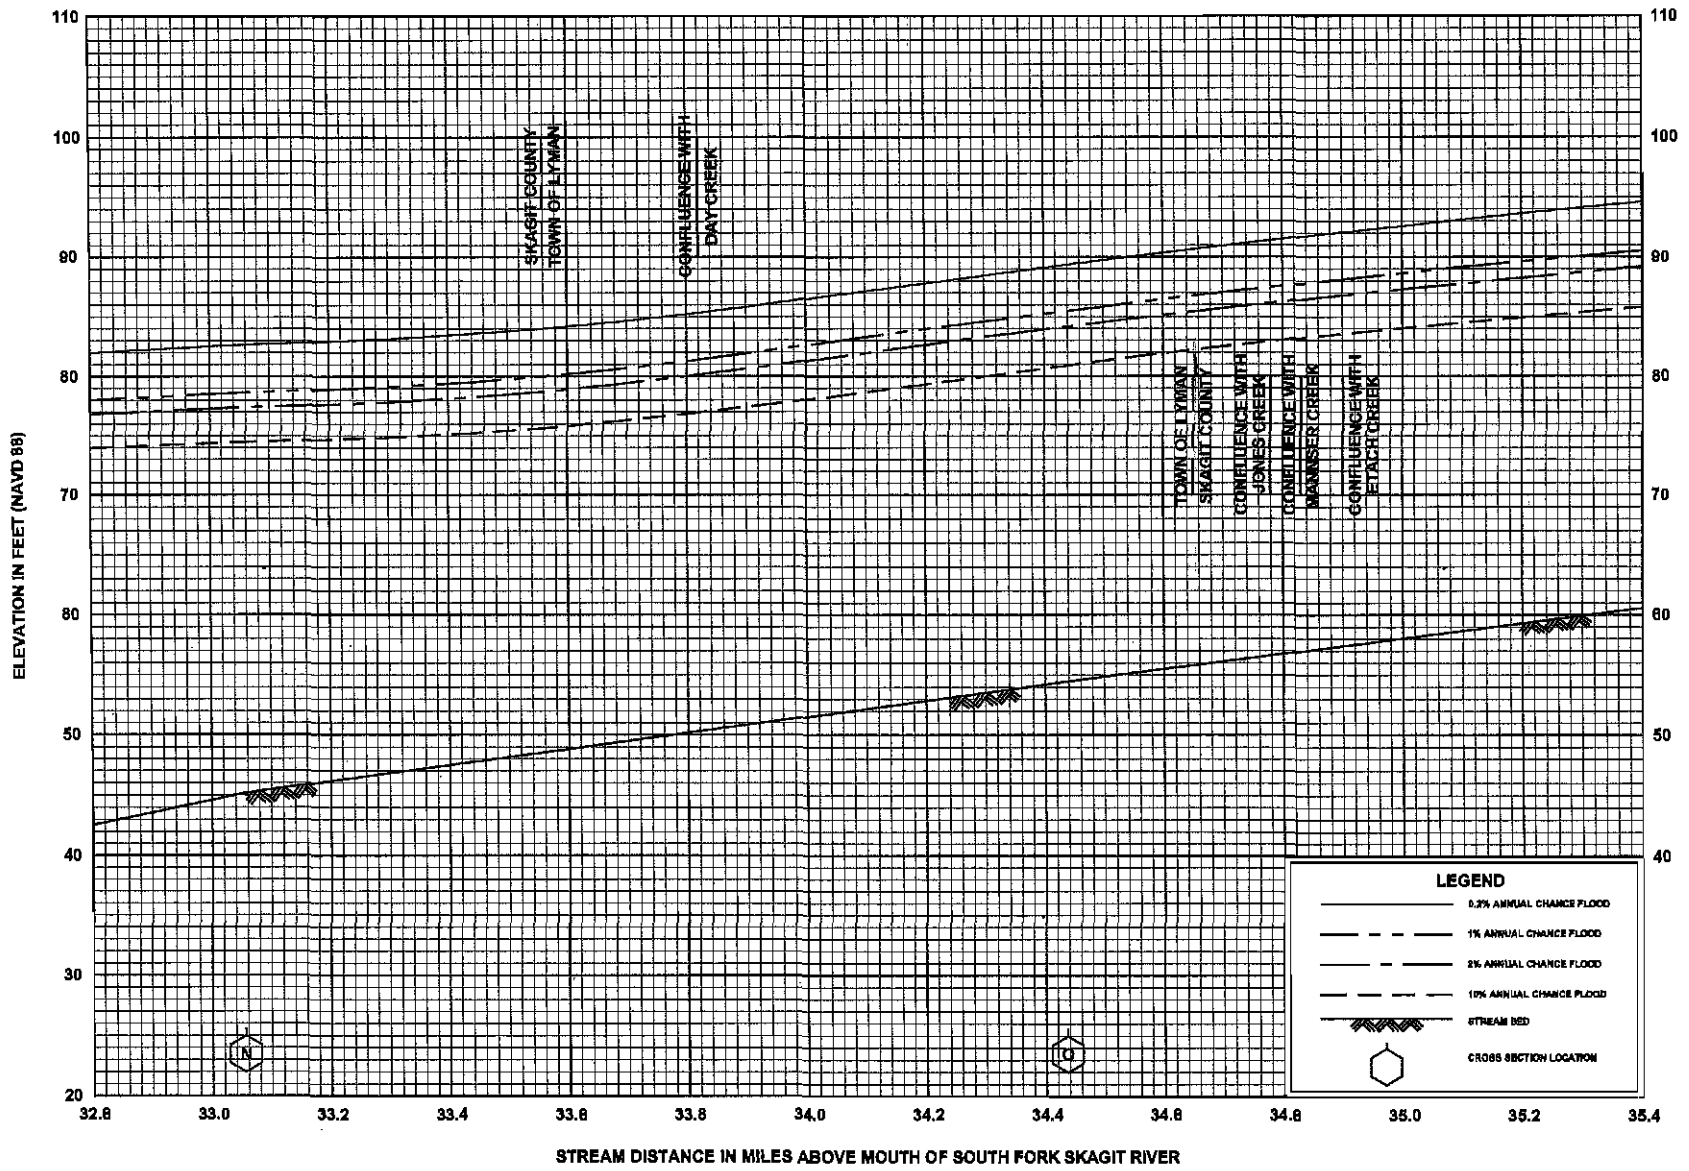

FLOOD PROFILES
SKAGIT RIVER

FEDERAL EMERGENCY MANAGEMENT AGENCY
SKAGIT COUNTY, WA
AND INCORPORATED AREAS