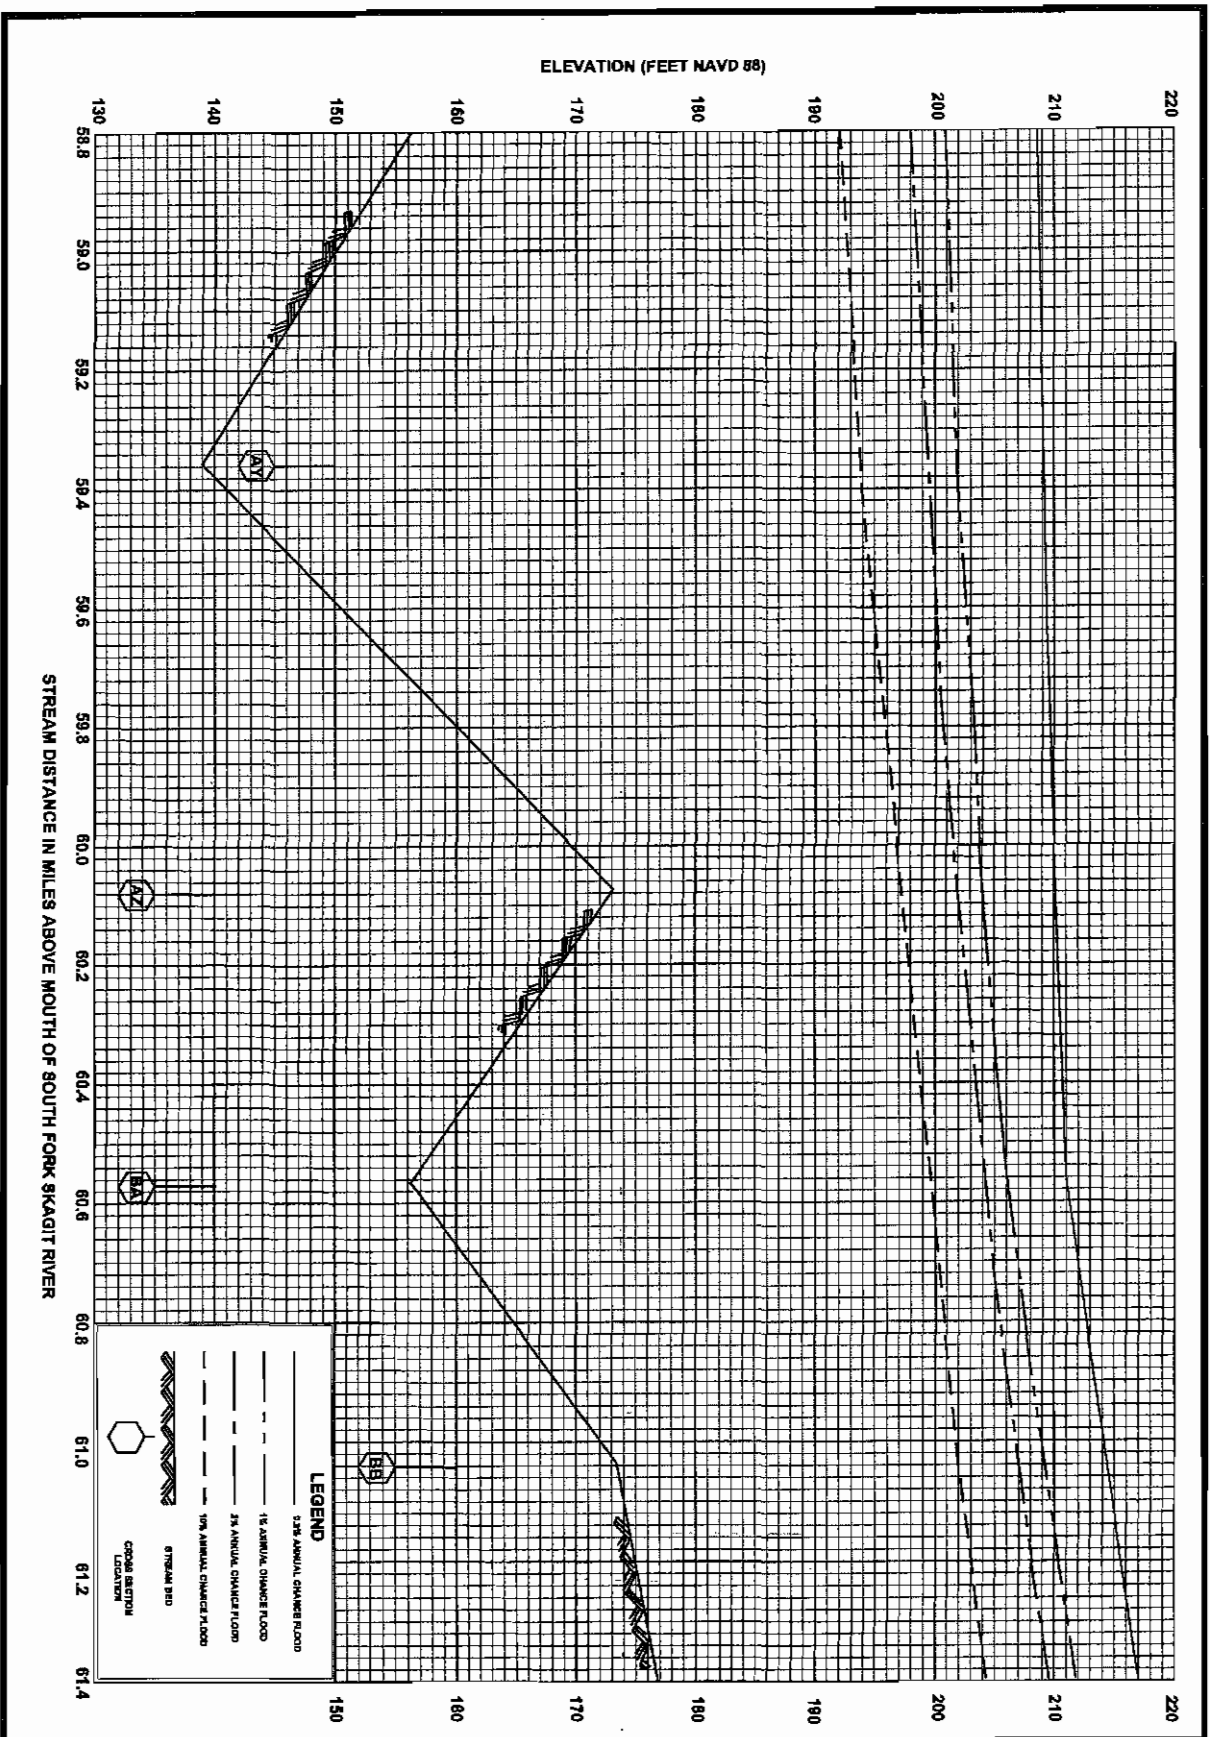

50P

FEDERAL EMERGENCY MANAGEMENT AGENCY
SKAGIT COUNTY, WA
 AND INCORPORATED AREAS

FLOOD PROFILES
SKAGIT RIVER

**FLOOD PROFILES
SKAGIT RIVER**

FEDERAL EMERGENCY MANAGEMENT AGENCY
SKAGIT COUNTY, WA
AND INCORPORATED AREAS